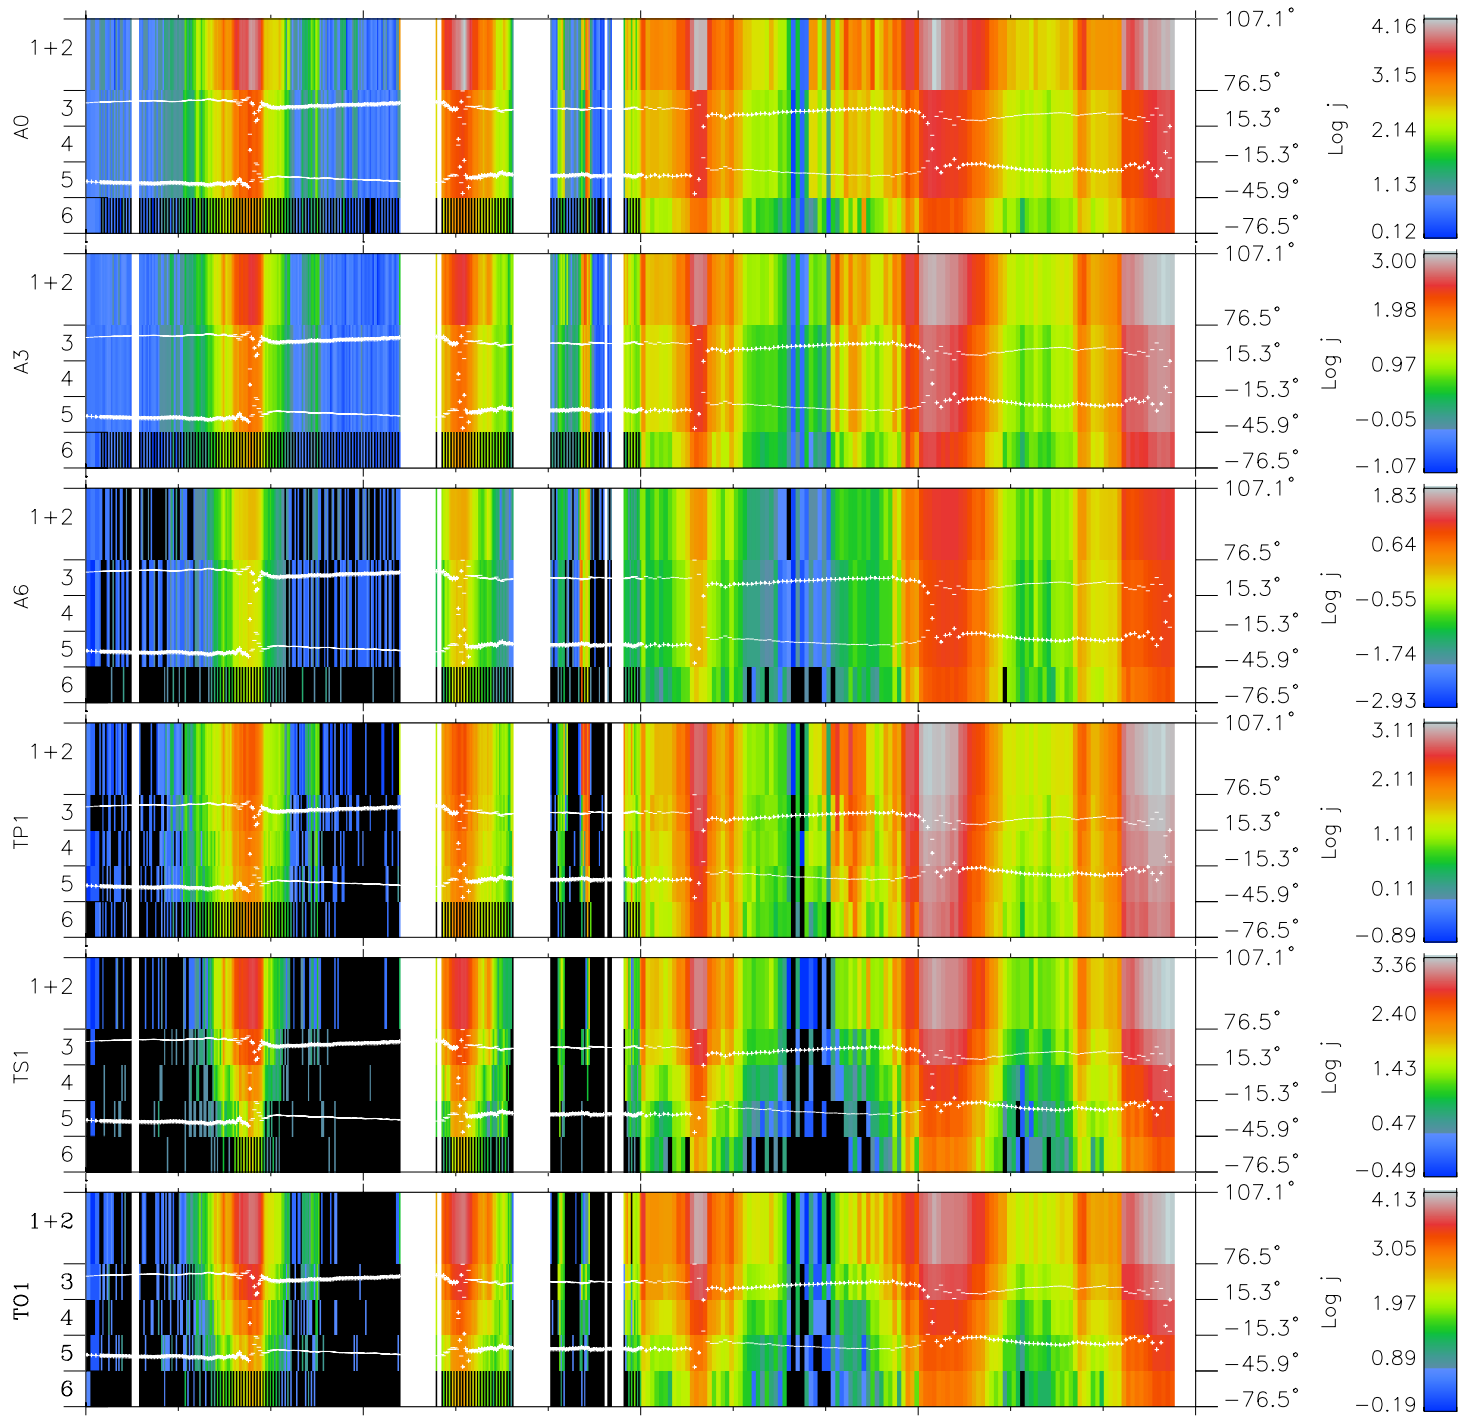

Galileo EPD Real Elevation Anisotropies 97308

Software Version: RTELEV_FLUX V 1.20
Data Production: 06-03-00
Plot Production: Sun Sep 16 07:59:28 2001
Color File: wondr3
Geofactor File: 1.1

00:00:00 1997-308	308-06	308-12	308-18	00:00:00 1997-309	
+	+	+	+	+	X JSE(R _j)
-19.08	-16.75	-14.34	-11.86	-9.30	Y JSE(R _j)
-29.79	-28.83	-27.75	-26.52	-25.12	Z JSE(R _j)
1.59	1.52	1.44	1.36	1.27	

- ◇ = Jupiter look direction
- = Corotation look direction