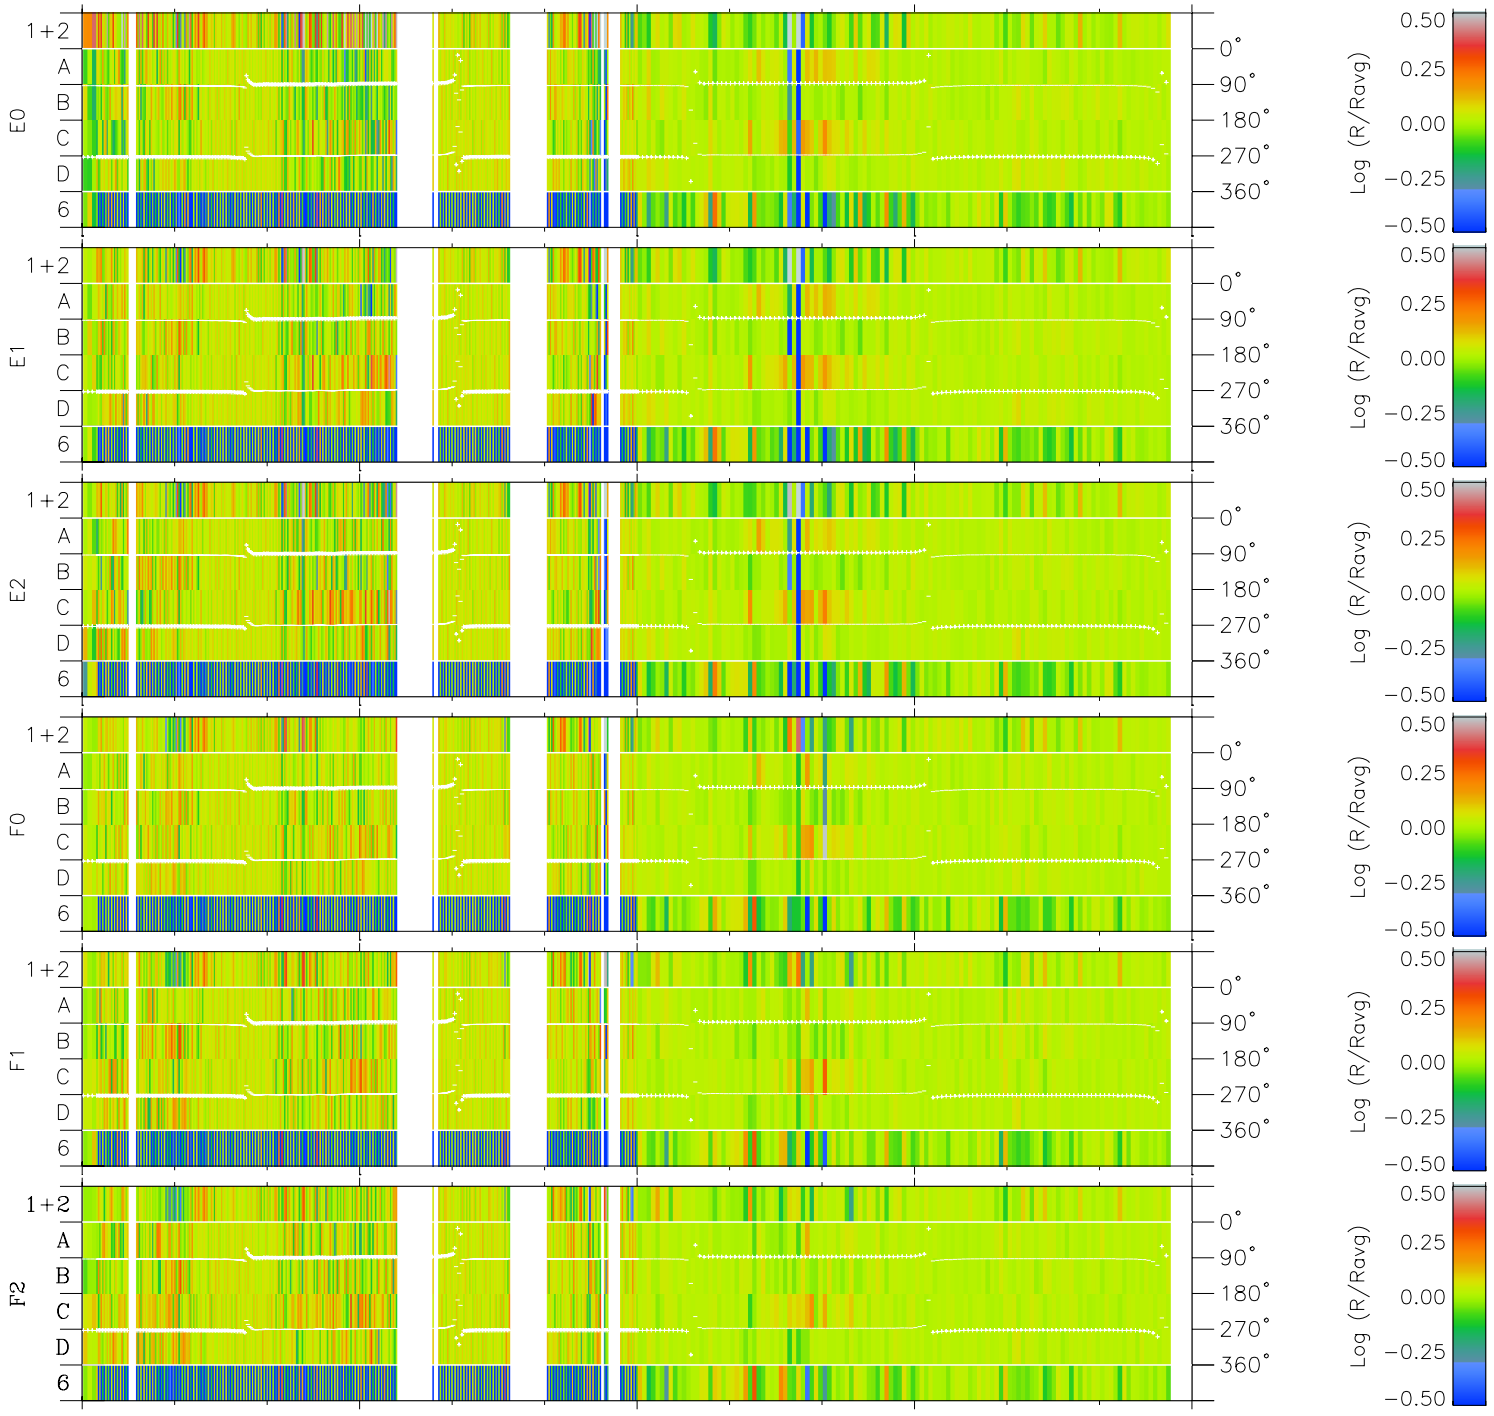

# Galileo EPD Real Time Azimuth Anisotropies 97308

Software Version: RTAZIM\_MEAN V 1.20  
 Data Production: 06-03-00  
 Plot Production: Sun Sep 16 08:00:44 2001  
 Color File: wondr3  
 Geofactor File: 1.1

00:00:00 1997-308	308-06	308-12	308-18	00:00:00 1997-309	
+	+	+	+	+	X JSE(R <sub>j</sub> )
-19.08	-16.75	-14.34	-11.86	-9.30	Y JSE(R <sub>j</sub> )
-29.79	-28.83	-27.75	-26.52	-25.12	Z JSE(R <sub>j</sub> )
1.59	1.52	1.44	1.36	1.27	

◇ = Jupiter look direction  
 □ = Corotation look direction