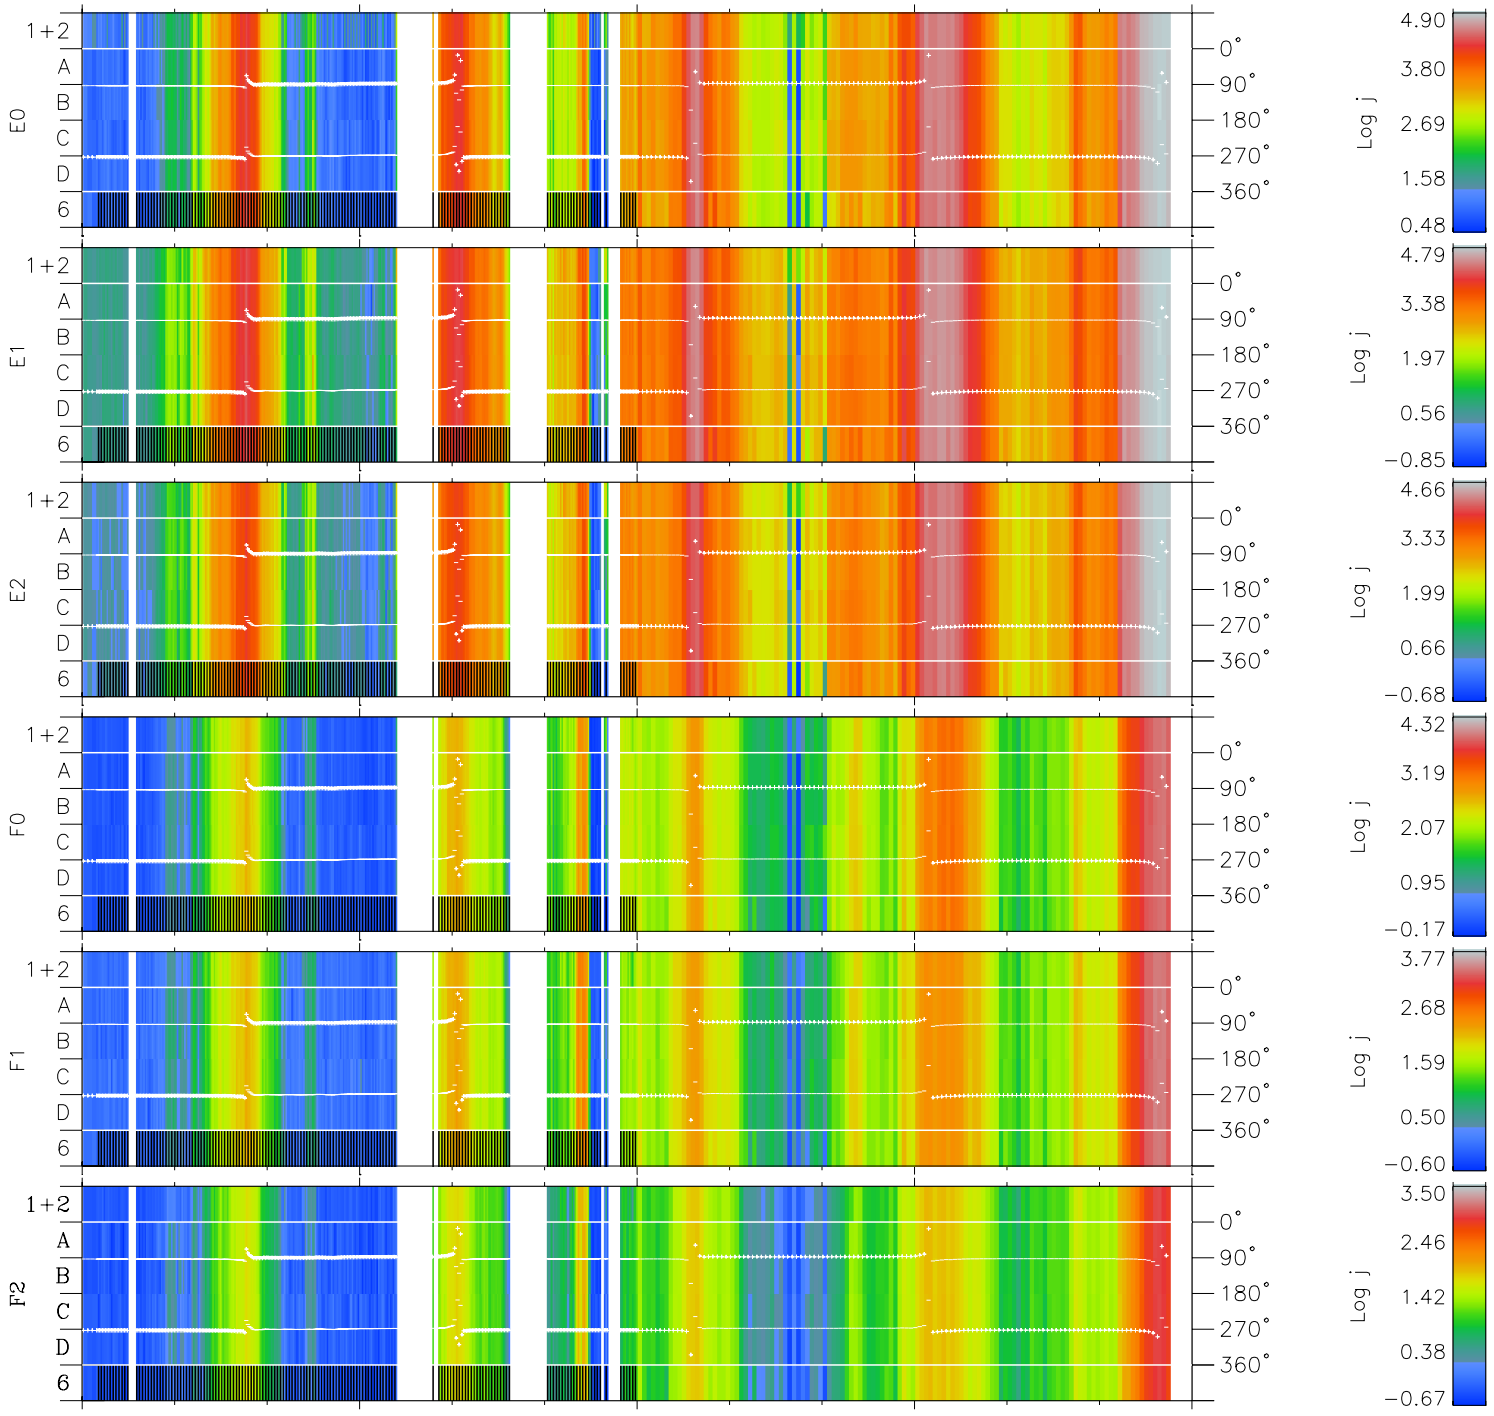

Galileo EPD Real Time Azimuth Anisotropies 97308

Software Version: RTAZIM_FLUX V 1.20
 Data Production: 06-03-00
 Plot Production: Sun Sep 16 08:01:13 2001
 Color File: wondr3
 Geofactor File: 1.1

00:00:00 1997-308	308-06	308-12	308-18	00:00:00 1997-309	
+	+	+	+	+	X JSE(R _j)
-19.08	-16.75	-14.34	-11.86	-9.30	Y JSE(R _j)
-29.79	-28.83	-27.75	-26.52	-25.12	Z JSE(R _j)
1.59	1.52	1.44	1.36	1.27	

- ◇ = Jupiter look direction
- = Corotation look direction