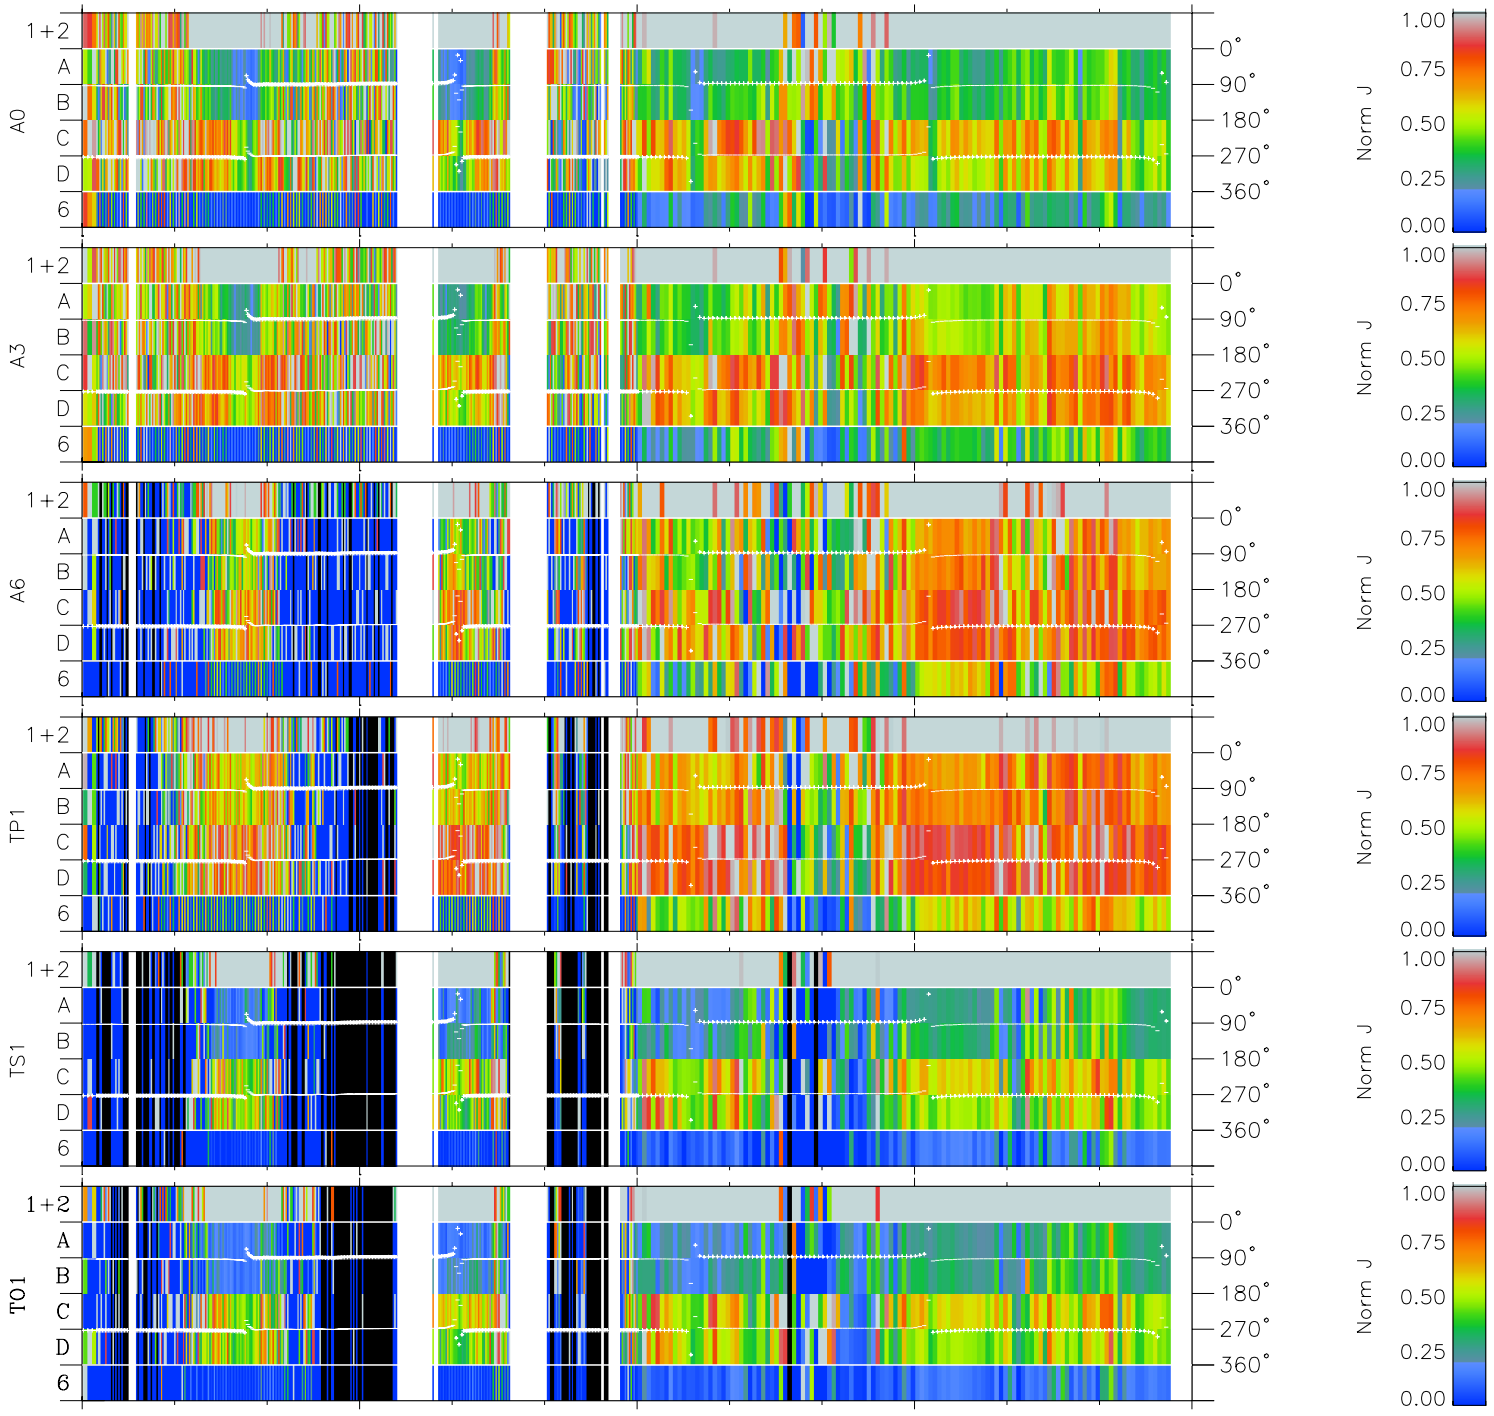

# Galileo EPD Real Time Azimuth Anisotropies 97308

Software Version: RTAZIM\_NORM V 1.20  
 Data Production: 06-03-00  
 Plot Production: Sun Sep 16 08:01:27 2001  
 Color File: wondr3  
 Geofactor File: 1.1

00:00:00 1997-308	308-06	308-12	308-18	00:00:00 1997-309	
+	+	+	+	+	X JSE(R <sub>j</sub> )
-19.08	-16.75	-14.34	-11.86	-9.30	Y JSE(R <sub>j</sub> )
-29.79	-28.83	-27.75	-26.52	-25.12	Z JSE(R <sub>j</sub> )
1.59	1.52	1.44	1.36	1.27	

◇ = Jupiter look direction  
 □ = Corotation look direction