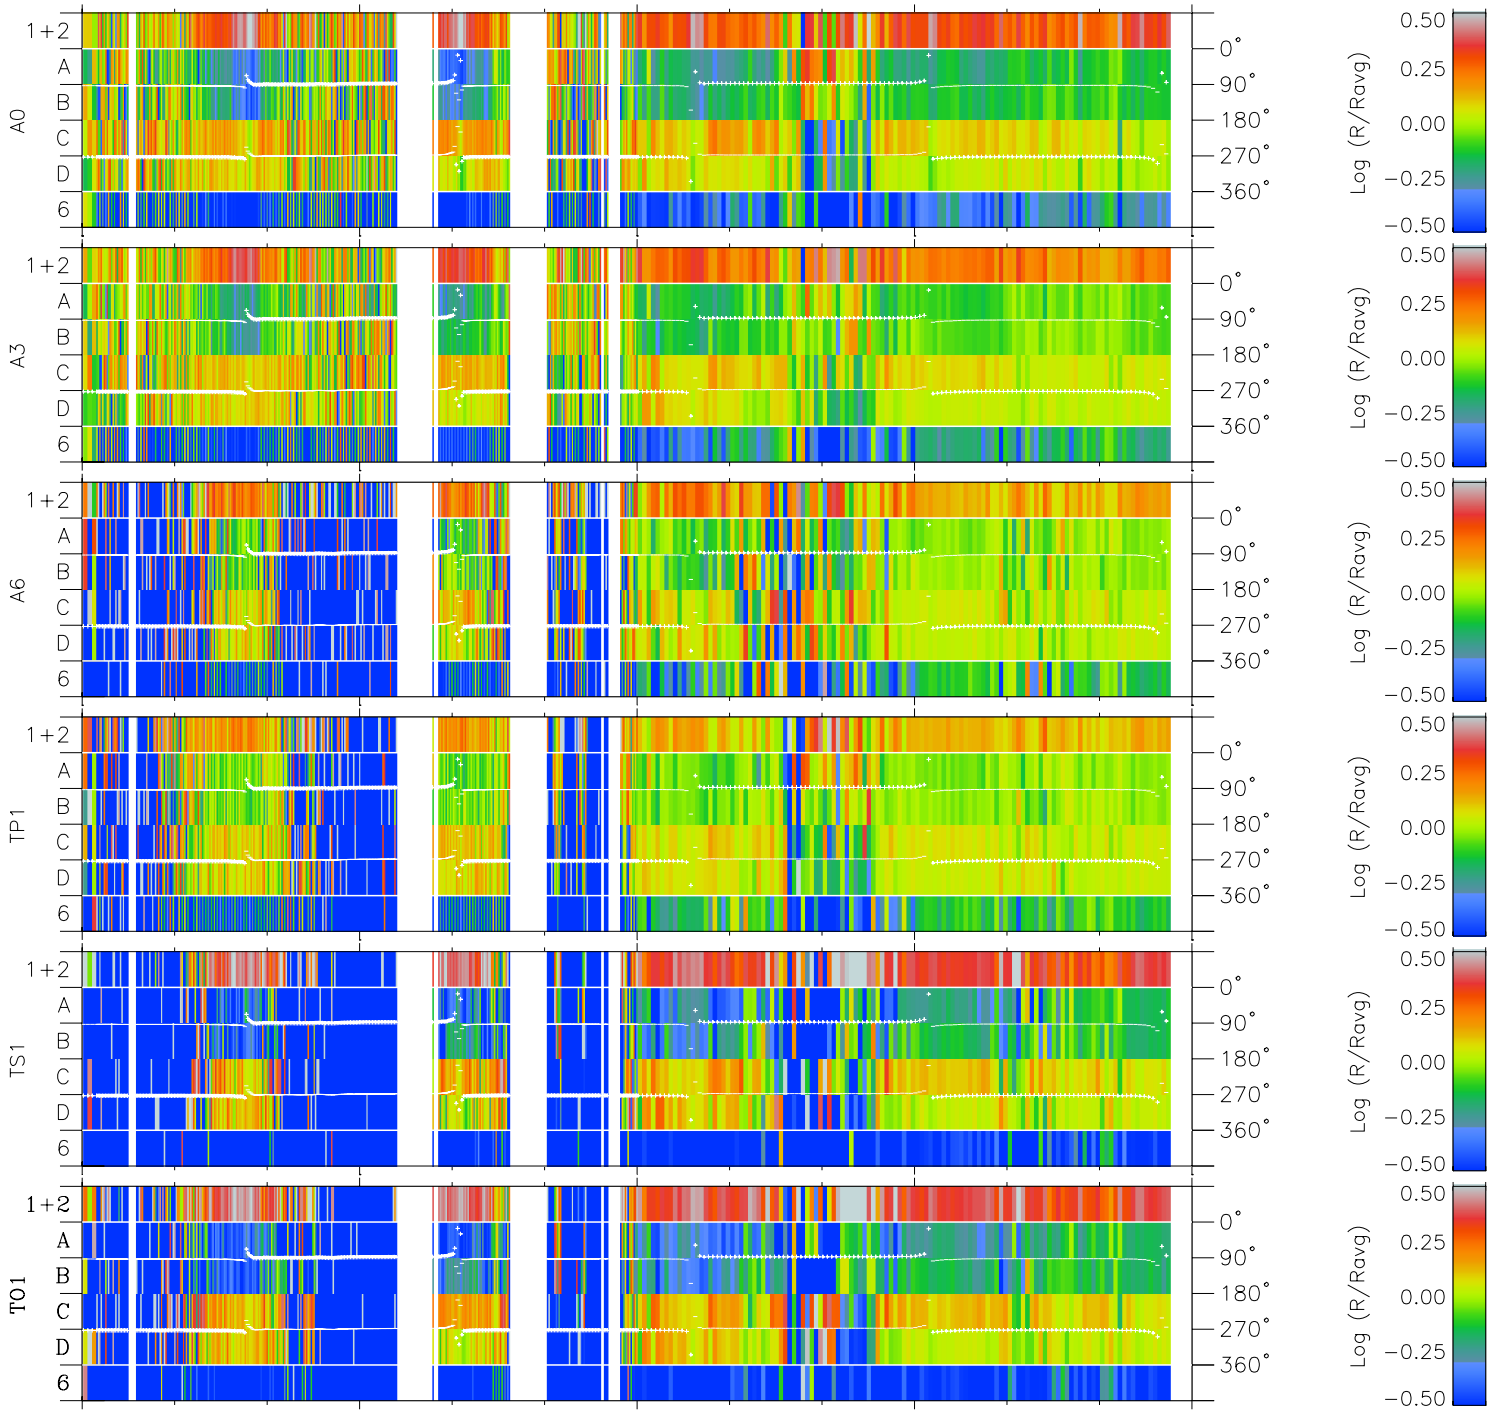

Galileo EPD Real Time Azimuth Anisotropies 97308

Software Version: RTAZIM_MEAN V 1.20
 Data Production: 06-03-00
 Plot Production: Sun Sep 16 08:00:30 2001
 Color File: wondr3
 Geofactor File: 1.1

00:00:00 1997-308	308-06	308-12	308-18	00:00:00 1997-309	
+	+	+	+	+	X JSE(R_j)
-19.08	-16.75	-14.34	-11.86	-9.30	Y JSE(R_j)
-29.79	-28.83	-27.75	-26.52	-25.12	Z JSE(R_j)
1.59	1.52	1.44	1.36	1.27	

◇ = Jupiter look direction
 □ = Corotation look direction