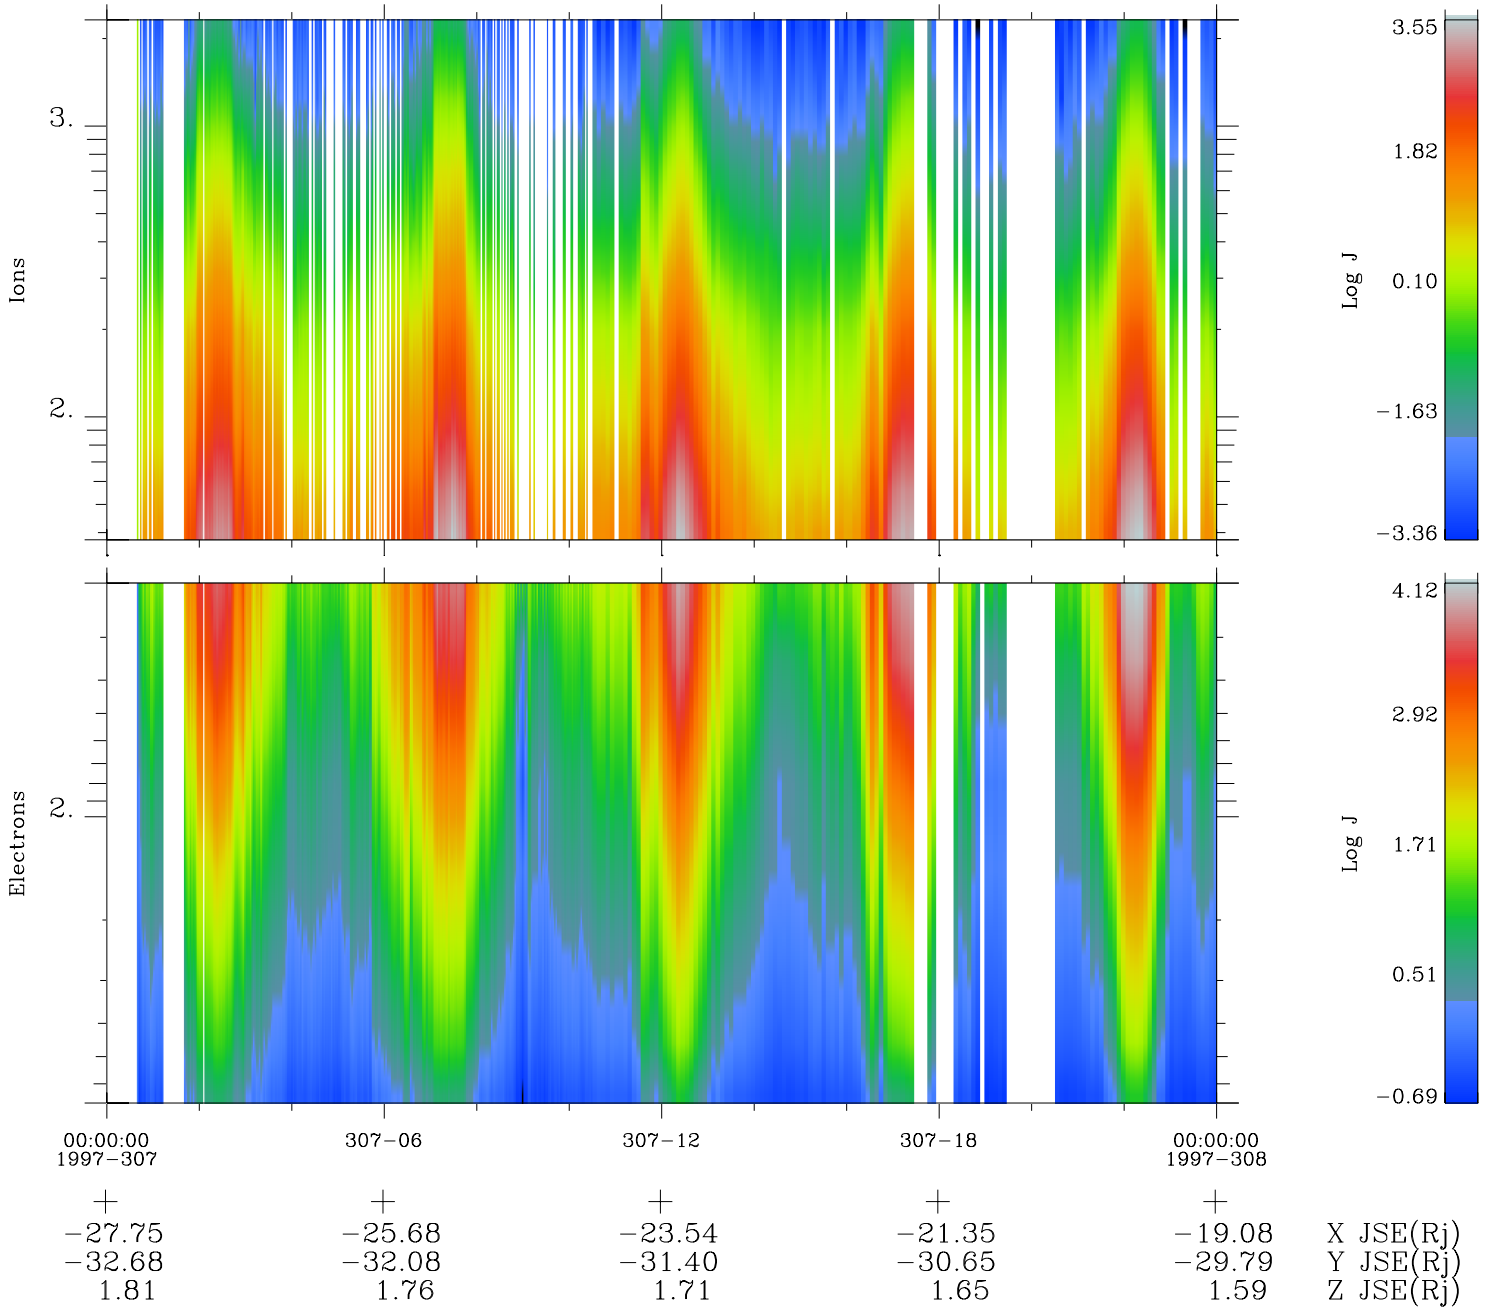

Galileo EPD Real Time Omni Spectrum 97307

Software Version: RTSPEC_OMNI V 1.20
 Data Production: 06-03-00
 Plot Production: Sun Sep 16 07:44:47 2001
 Color File: wondr3
 Geofactor File: 1.1

◇ = Jupiter look direction
 □ = Corotation look direction