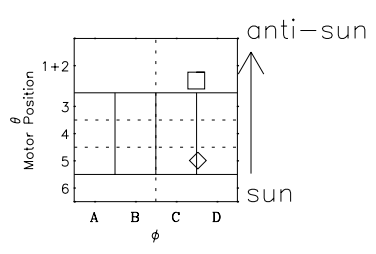

Galileo EPD Real Time Omni Spectrum 97307

Software Version: RTSPEC_OMNI V 1.20
 Data Production: 06-03-00
 Plot Production: Sun Sep 16 07:44:47 2001
 Color File: wondr3
 Geofactor File: 1.1

◇ = Jupiter look direction
 □ = Corotation look direction