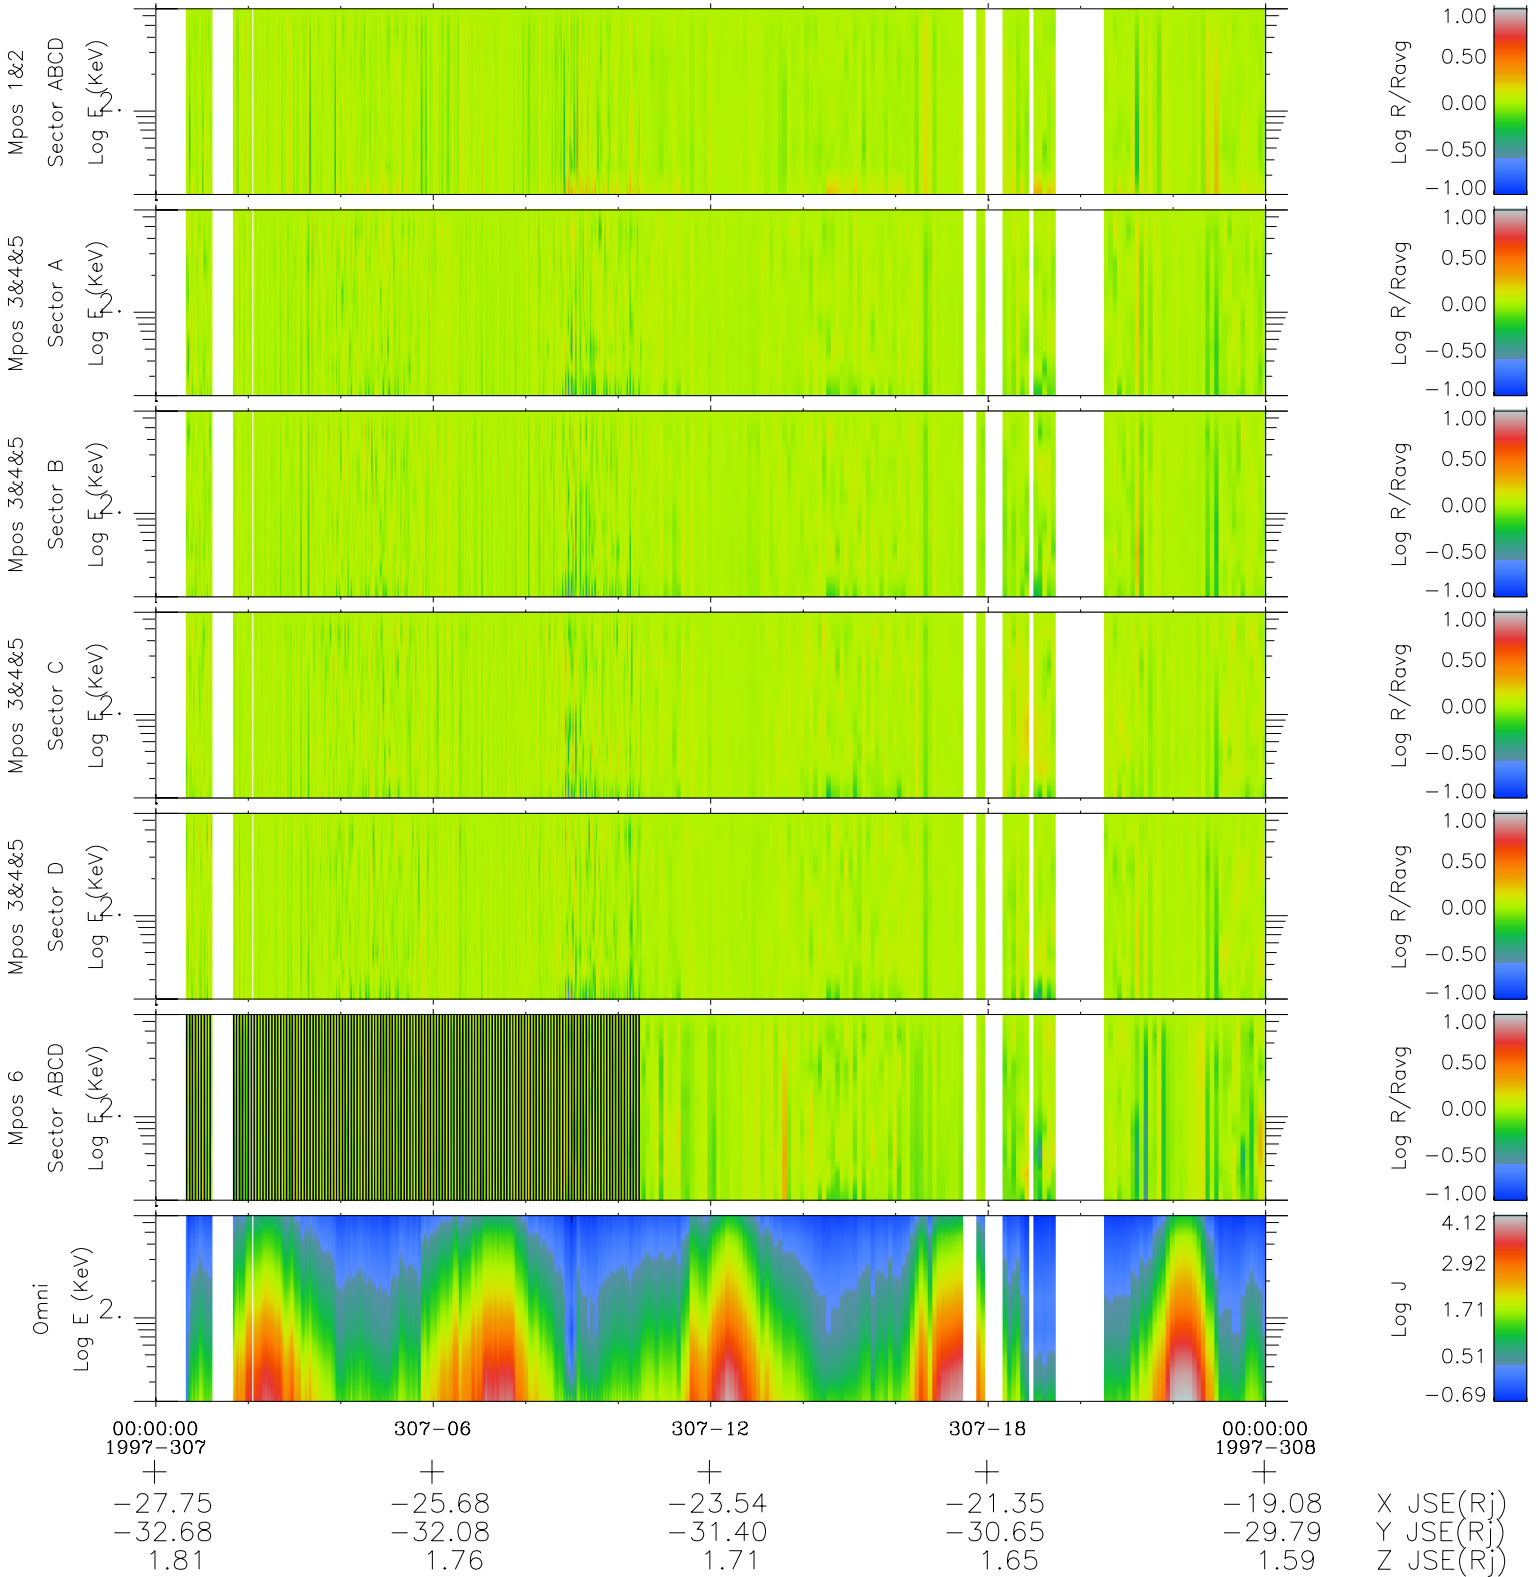

Galileo EPD Real Time R6 Electrons Spectra 97307

Software Version: RTSPEC_R6 V 1.20
 Data Production: 06-03-00
 Plot Production: Sun Sep 16 07:44:32 2001
 Color File: wondr3
 Geofactor File: 1.1

- ◇ = Jupiter look direction
- = Corotation look direction