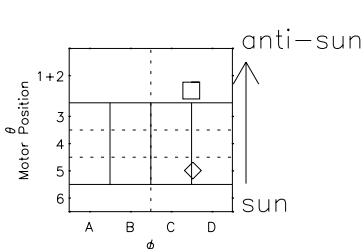

Galileo EPD Real Time R6 Electrons Spectra 97307

Software Version: RTSPEC_R6 V 1.20
 Data Production: 06-03-00
 Plot Production: Sun Sep 16 07:44:32 2001
 Color File: wondr3
 Geofactor File: 1.1

- ◇ = Jupiter look direction
- = Corotation look direction