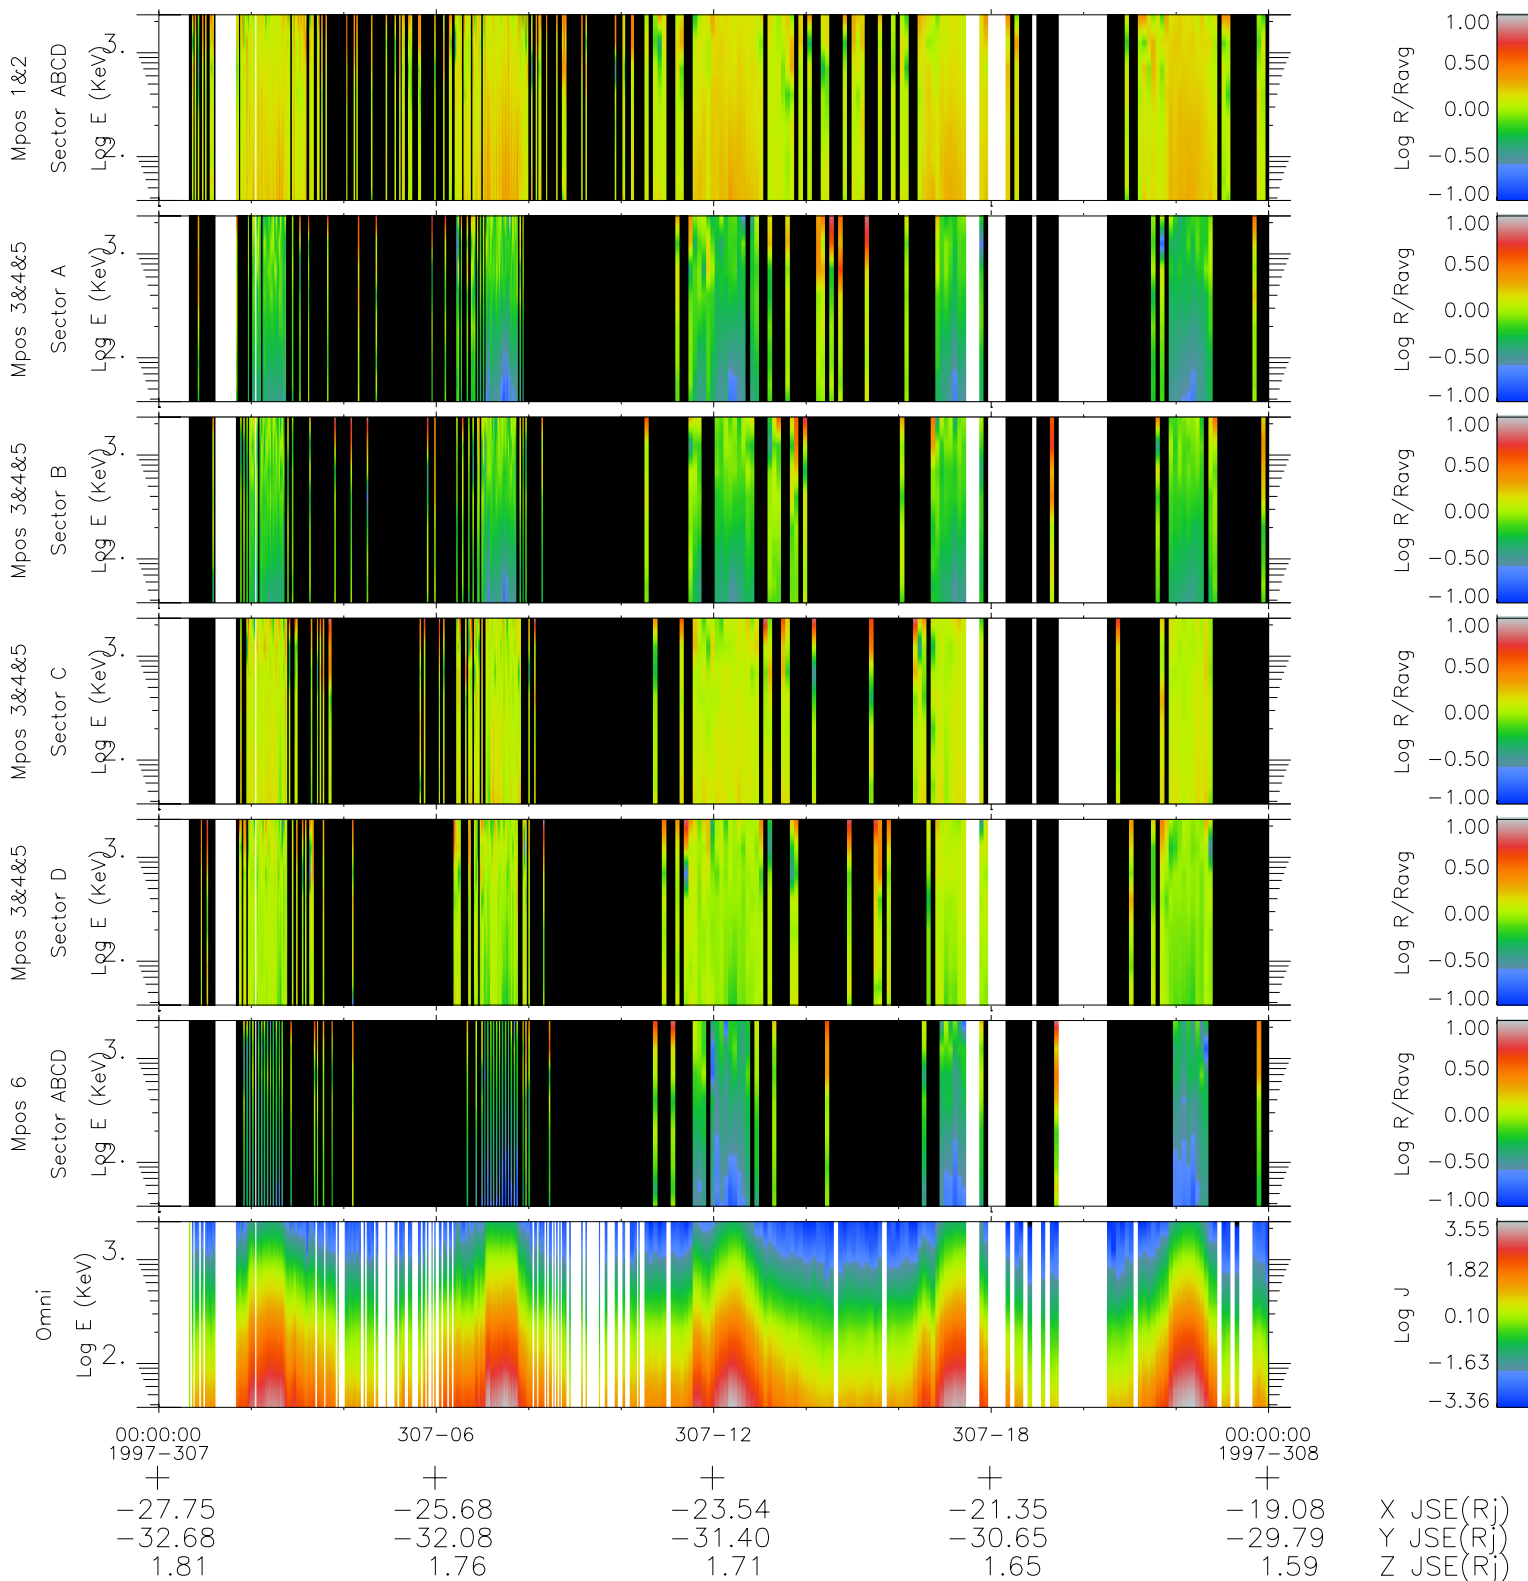

# Galileo EPD Real Time R6 Ions Spectra 97307

Software Version: RTSPEC\_R6 V 1.20  
Data Production: 06-03-00  
Plot Production: Sun Sep 16 07:44:16 2001  
Color File: wondr3  
Geofactor File: 1.1

◇ = Jupiter look direction  
□ = Corotation look direction