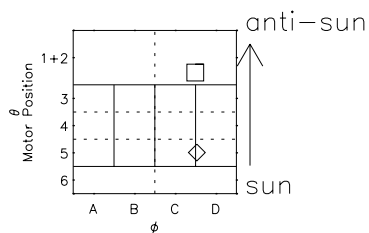

# Galileo EPD Real Time R6 Ions Spectra 97307

Software Version: RTSPEC\_R6 V 1.20  
Data Production: 06-03-00  
Plot Production: Sun Sep 16 07:44:16 2001  
Color File: wondr3  
Geofactor File: 1.1

◇ = Jupiter look direction  
□ = Corotation look direction