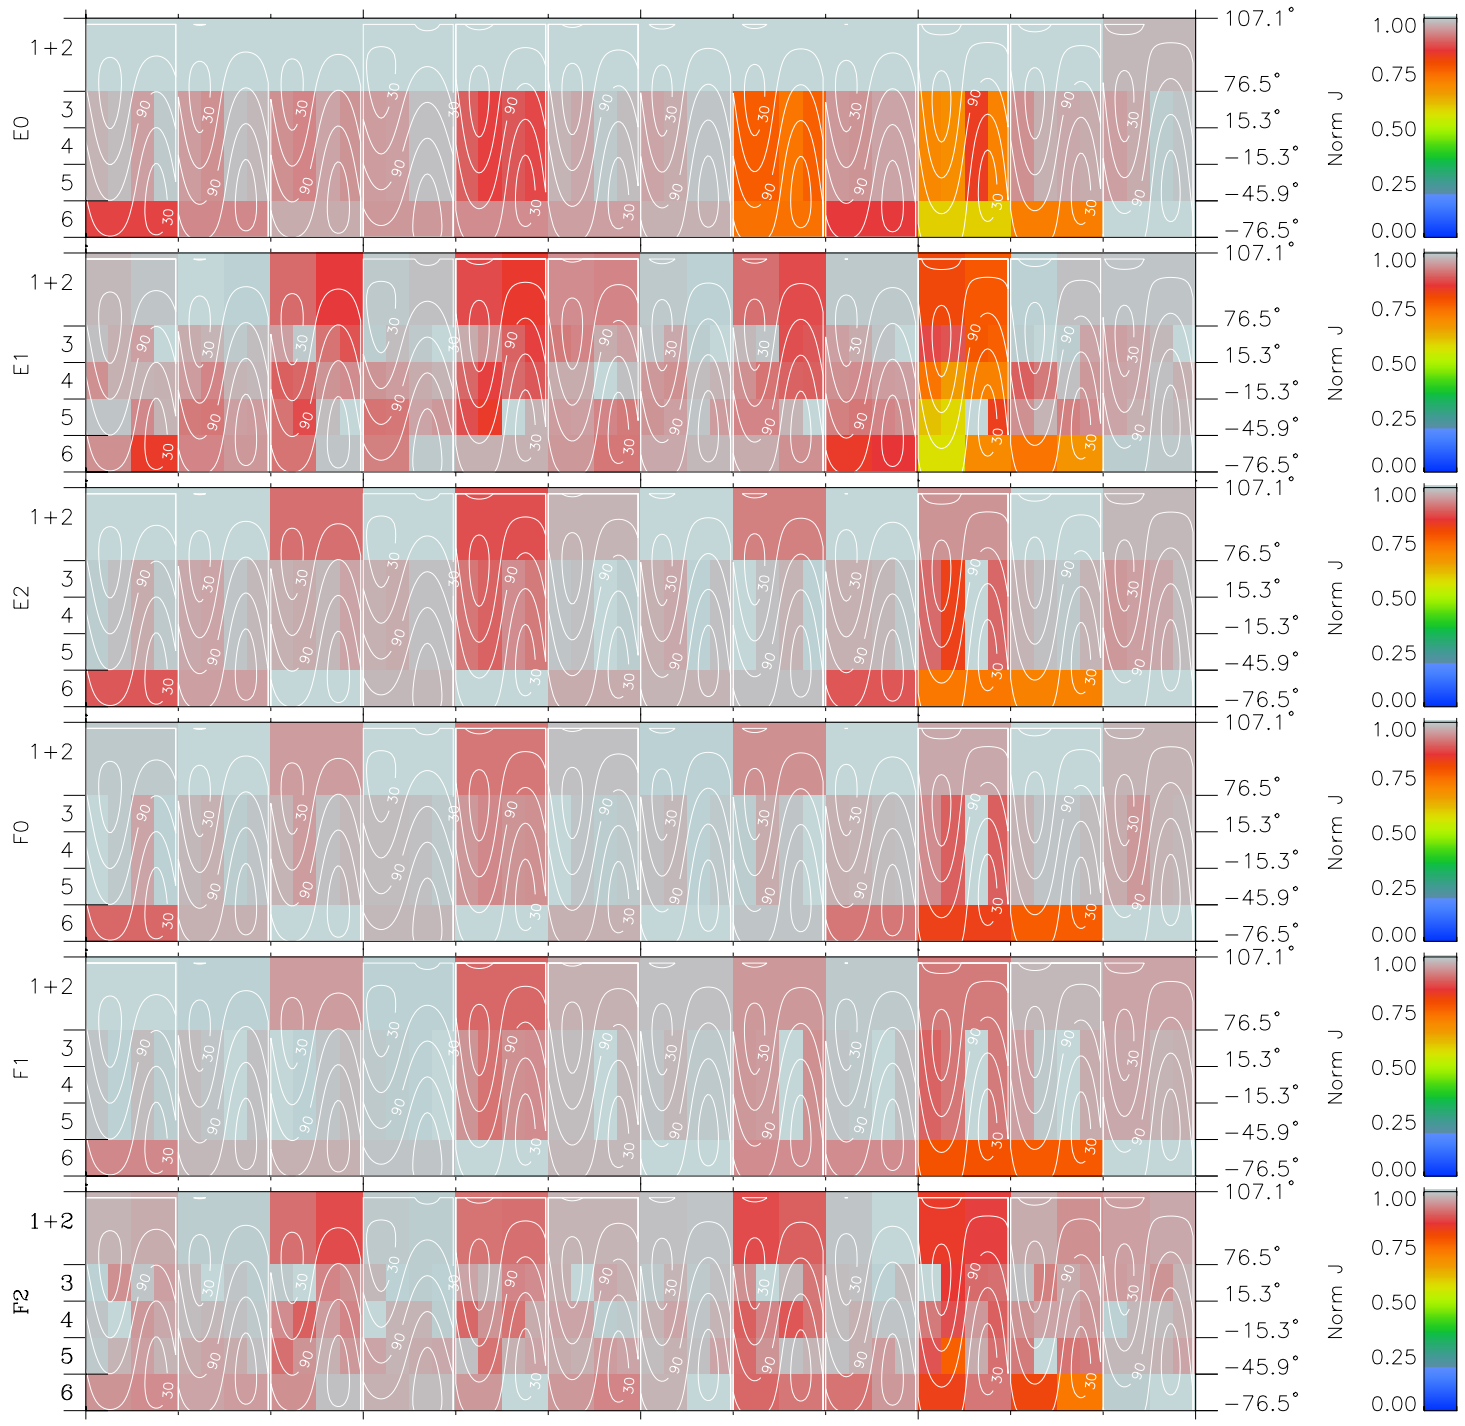

Galileo EPD Real Time All-Sky Anisotropies 97307

Software Version: RTSKY_NORM V 1.20
Data Production: 06-03-00
Plot Production: Sun Sep 16 07:46:22 2001
Color File: wondr3
Geofactor File: 1.1

00:00:00 1997-307	307-06	307-12	307-18	00:00:00 1997-308	
+	+	+	+	+	
-27.75	-25.68	-23.54	-21.35	-19.08	X JSE(R _j)
-32.68	-32.08	-31.40	-30.65	-29.79	Y JSE(R _j)
1.81	1.76	1.71	1.65	1.59	Z JSE(R _j)

- ◇ = Jupiter look direction
- = Corotation look direction