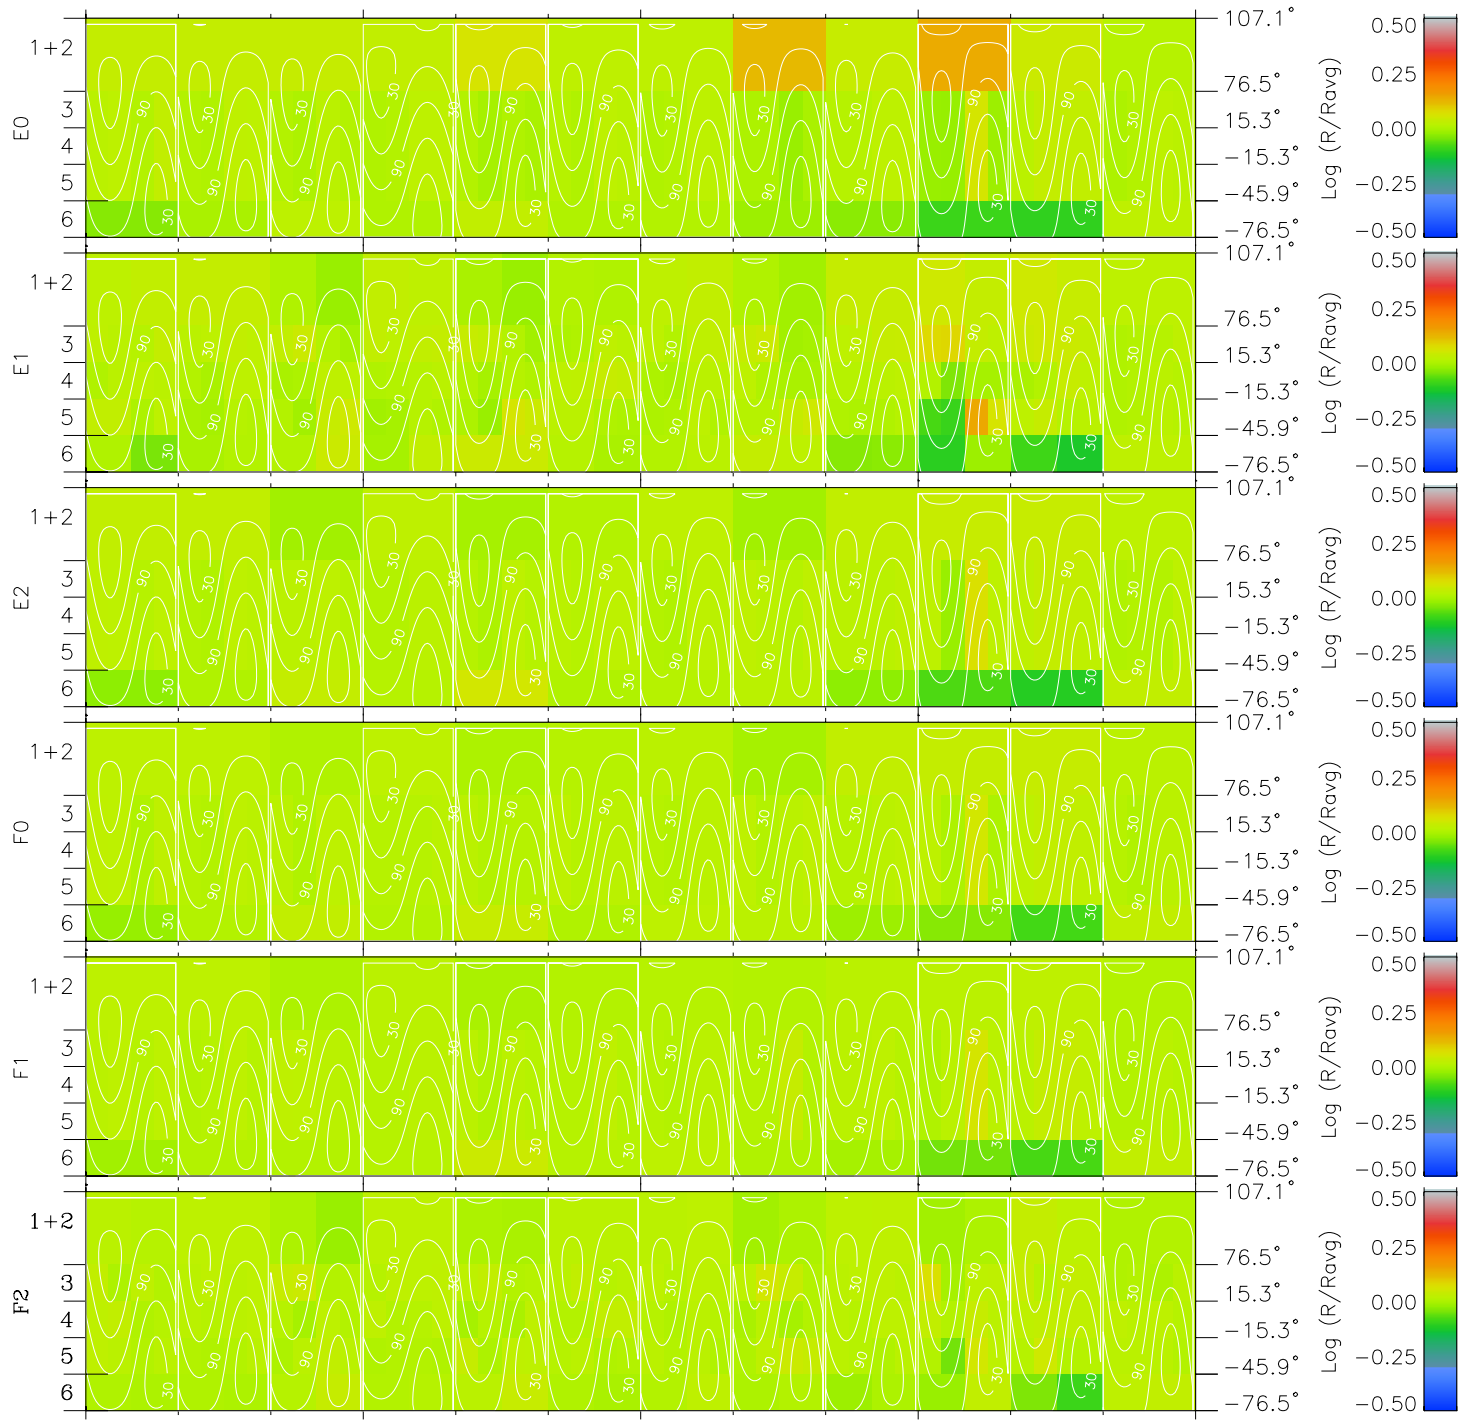

Galileo EPD Real Time All-Sky Anisotropies 97307

Software Version: RTSKY_MEAN V 1.20
 Data Production: 06-03-00
 Plot Production: Sun Sep 16 07:45:19 2001
 Color File: wondr3
 Geofactor File: 1.1

00:00:00 1997-307	307-06	307-12	307-18	00:00:00 1997-308	
+	+	+	+	+	
-27.75	-25.68	-23.54	-21.35	-19.08	X JSE(R _j)
-32.68	-32.08	-31.40	-30.65	-29.79	Y JSE(R _j)
1.81	1.76	1.71	1.65	1.59	Z JSE(R _j)

- ◇ = Jupiter look direction
- = Corotation look direction