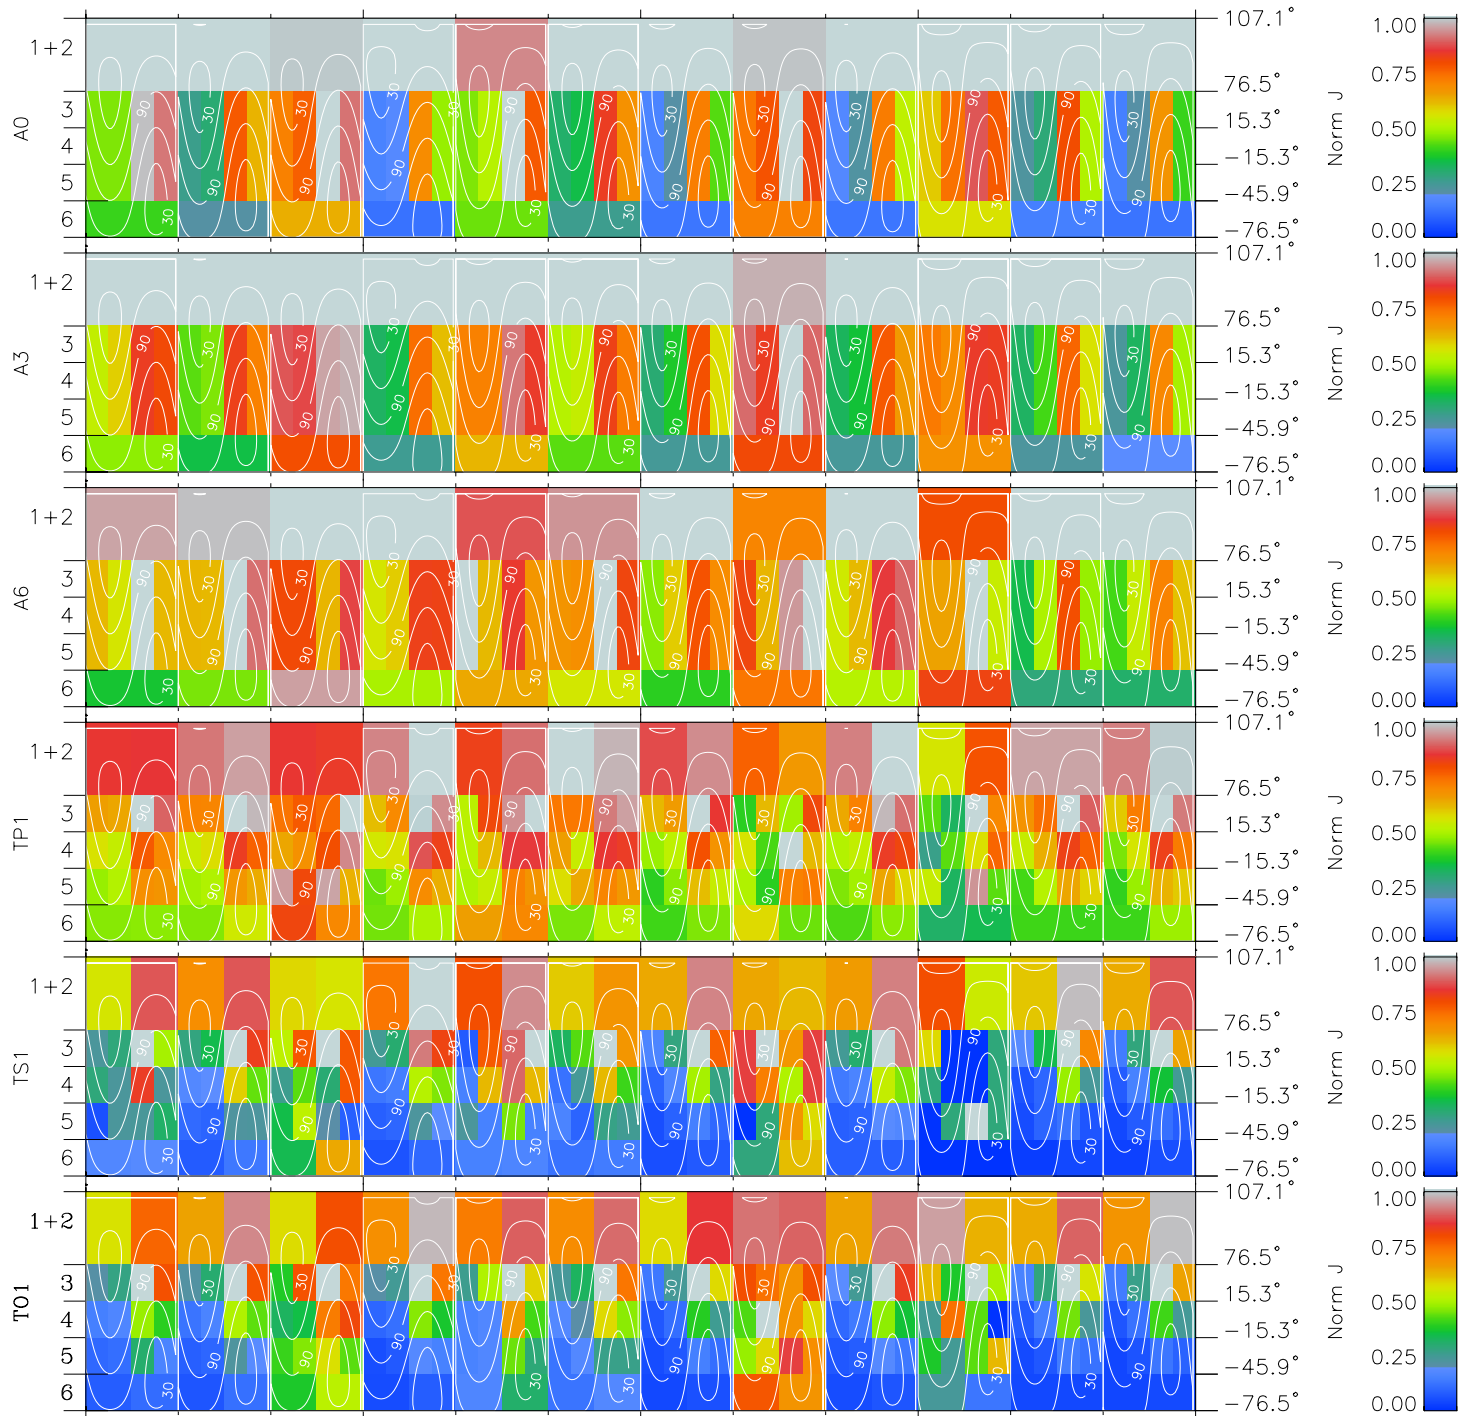

Galileo EPD Real Time All-Sky Anisotropies 97307

Software Version: RTSKY_NORM V 1.20
 Data Production: 06-03-00
 Plot Production: Sun Sep 16 07:46:06 2001
 Color File: wondr3
 Geofactor File: 1.1

00:00:00 1997-307	307-06	307-12	307-18	00:00:00 1997-308	
+	+	+	+	+	
-27.75	-25.68	-23.54	-21.35	-19.08	X JSE(R _j)
-32.68	-32.08	-31.40	-30.65	-29.79	Y JSE(R _j)
1.81	1.76	1.71	1.65	1.59	Z JSE(R _j)

- ◇ = Jupiter look direction
- = Corotation look direction