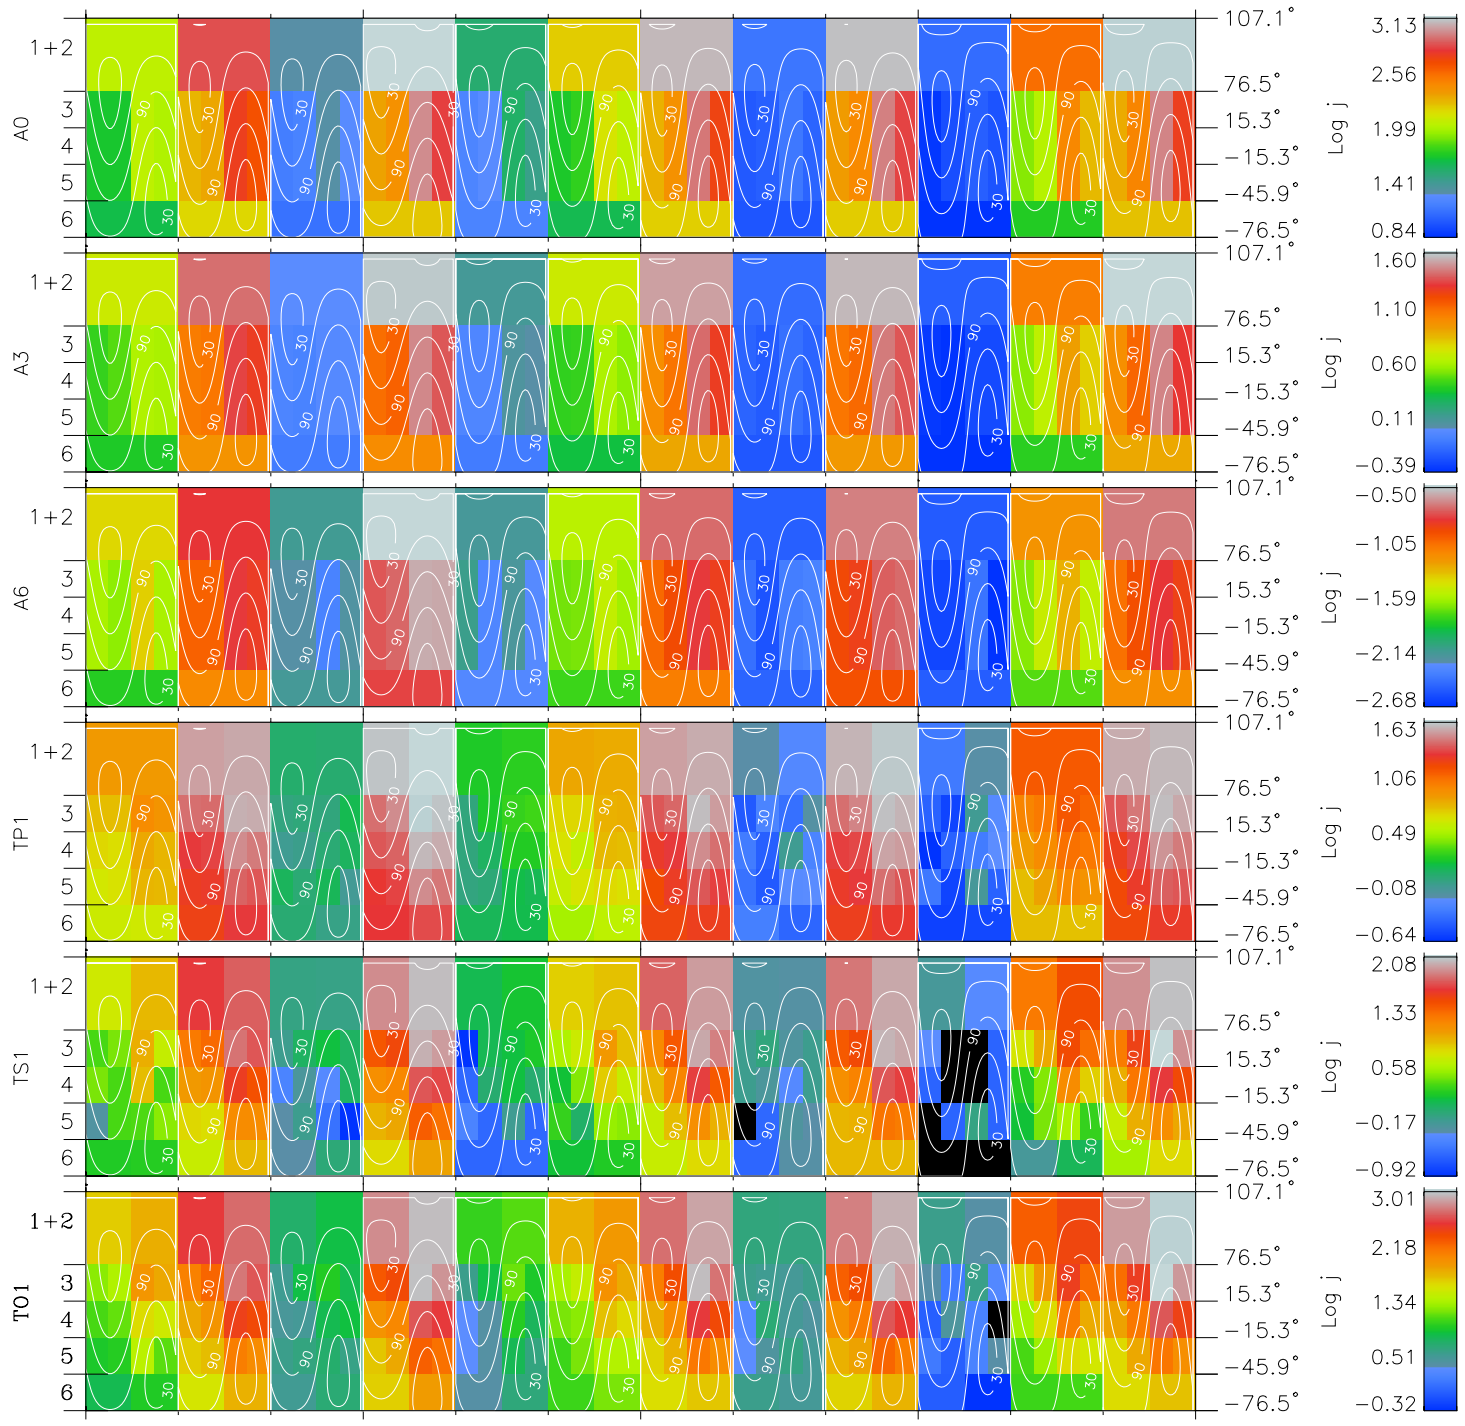

Galileo EPD Real Time All-Sky Anisotropies 97307

Software Version: RTSKY_FLUX V 1.20
 Data Production: 06-03-00
 Plot Production: Sun Sep 16 07:45:35 2001
 Color File: wondr3
 Geofactor File: 1.1

00:00:00 1997-307	307-06	307-12	307-18	00:00:00 1997-308	X JSE(R _j)
+	+	+	+	+	Y JSE(R _j)
-27.75	-25.68	-23.54	-21.35	-19.08	Z JSE(R _j)
-32.68	-32.08	-31.40	-30.65	-29.79	
1.81	1.76	1.71	1.65	1.59	

◇ = Jupiter look direction
 □ = Corotation look direction