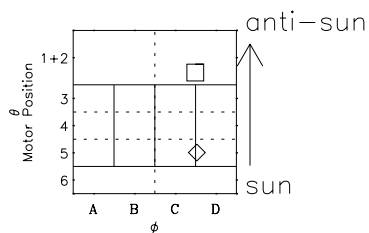

Galileo EPD Real-Time Omni 97307

Software Version: RTLINE_OMNI V 1.20
Data Production: 06-03-00
Plot Production: Sun Sep 16 07:49:36 2001

◇ = Jupiter look direction
□ = Corotation look direction