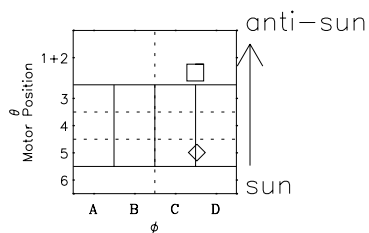

Galileo EPD Real-Time Omni 97307

Software Version: RTLINE_OMNI V 1.20
Data Production: 06-03-00
Plot Production: Sun Sep 16 07:49:35 2001

◇ = Jupiter look direction
□ = Corotation look direction