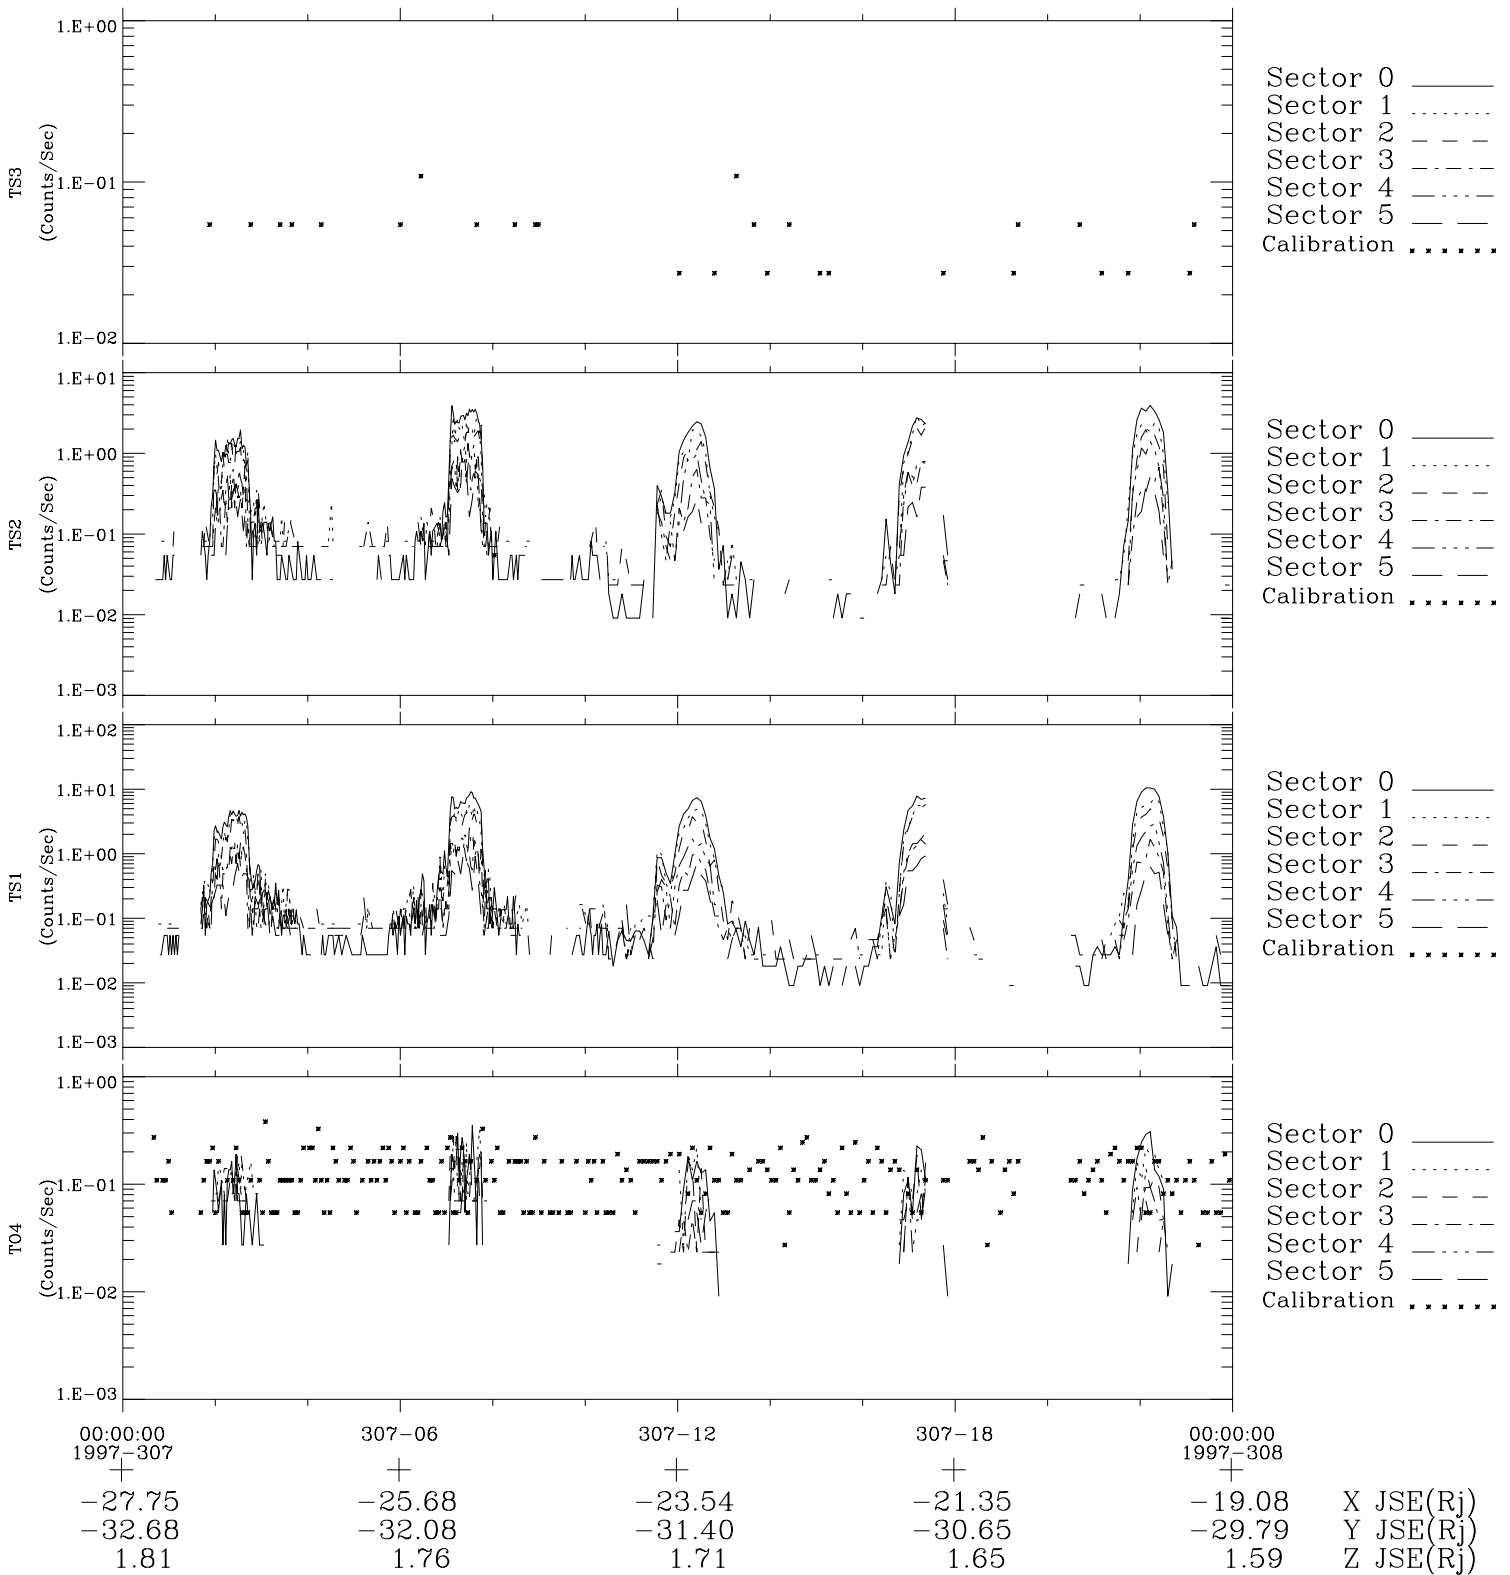

Galileo EPD Real-Time Six-Sector 97307

Software Version: RTLINE_R6 V 1.20
Data Production: 06-03-00
Plot Production: Sun Sep 16 07:49:52 2001

◇ = Jupiter look direction
□ = Corotation look direction