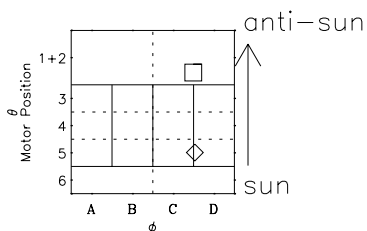

Galileo EPD Real-Time Six-Sector 97307

Software Version: RTLINE_R6 V 1.20
Data Production: 06-03-00
Plot Production: Sun Sep 16 07:49:52 2001

◇ = Jupiter look direction
□ = Corotation look direction