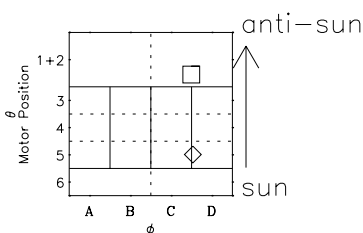

# Galileo EPD Real-Time Six-Sector 97307

Software Version: RTLINE\_R6 V 1.20  
Data Production: 06-03-00  
Plot Production: Sun Sep 16 07:49:51 2001

◇ = Jupiter look direction  
□ = Corotation look direction