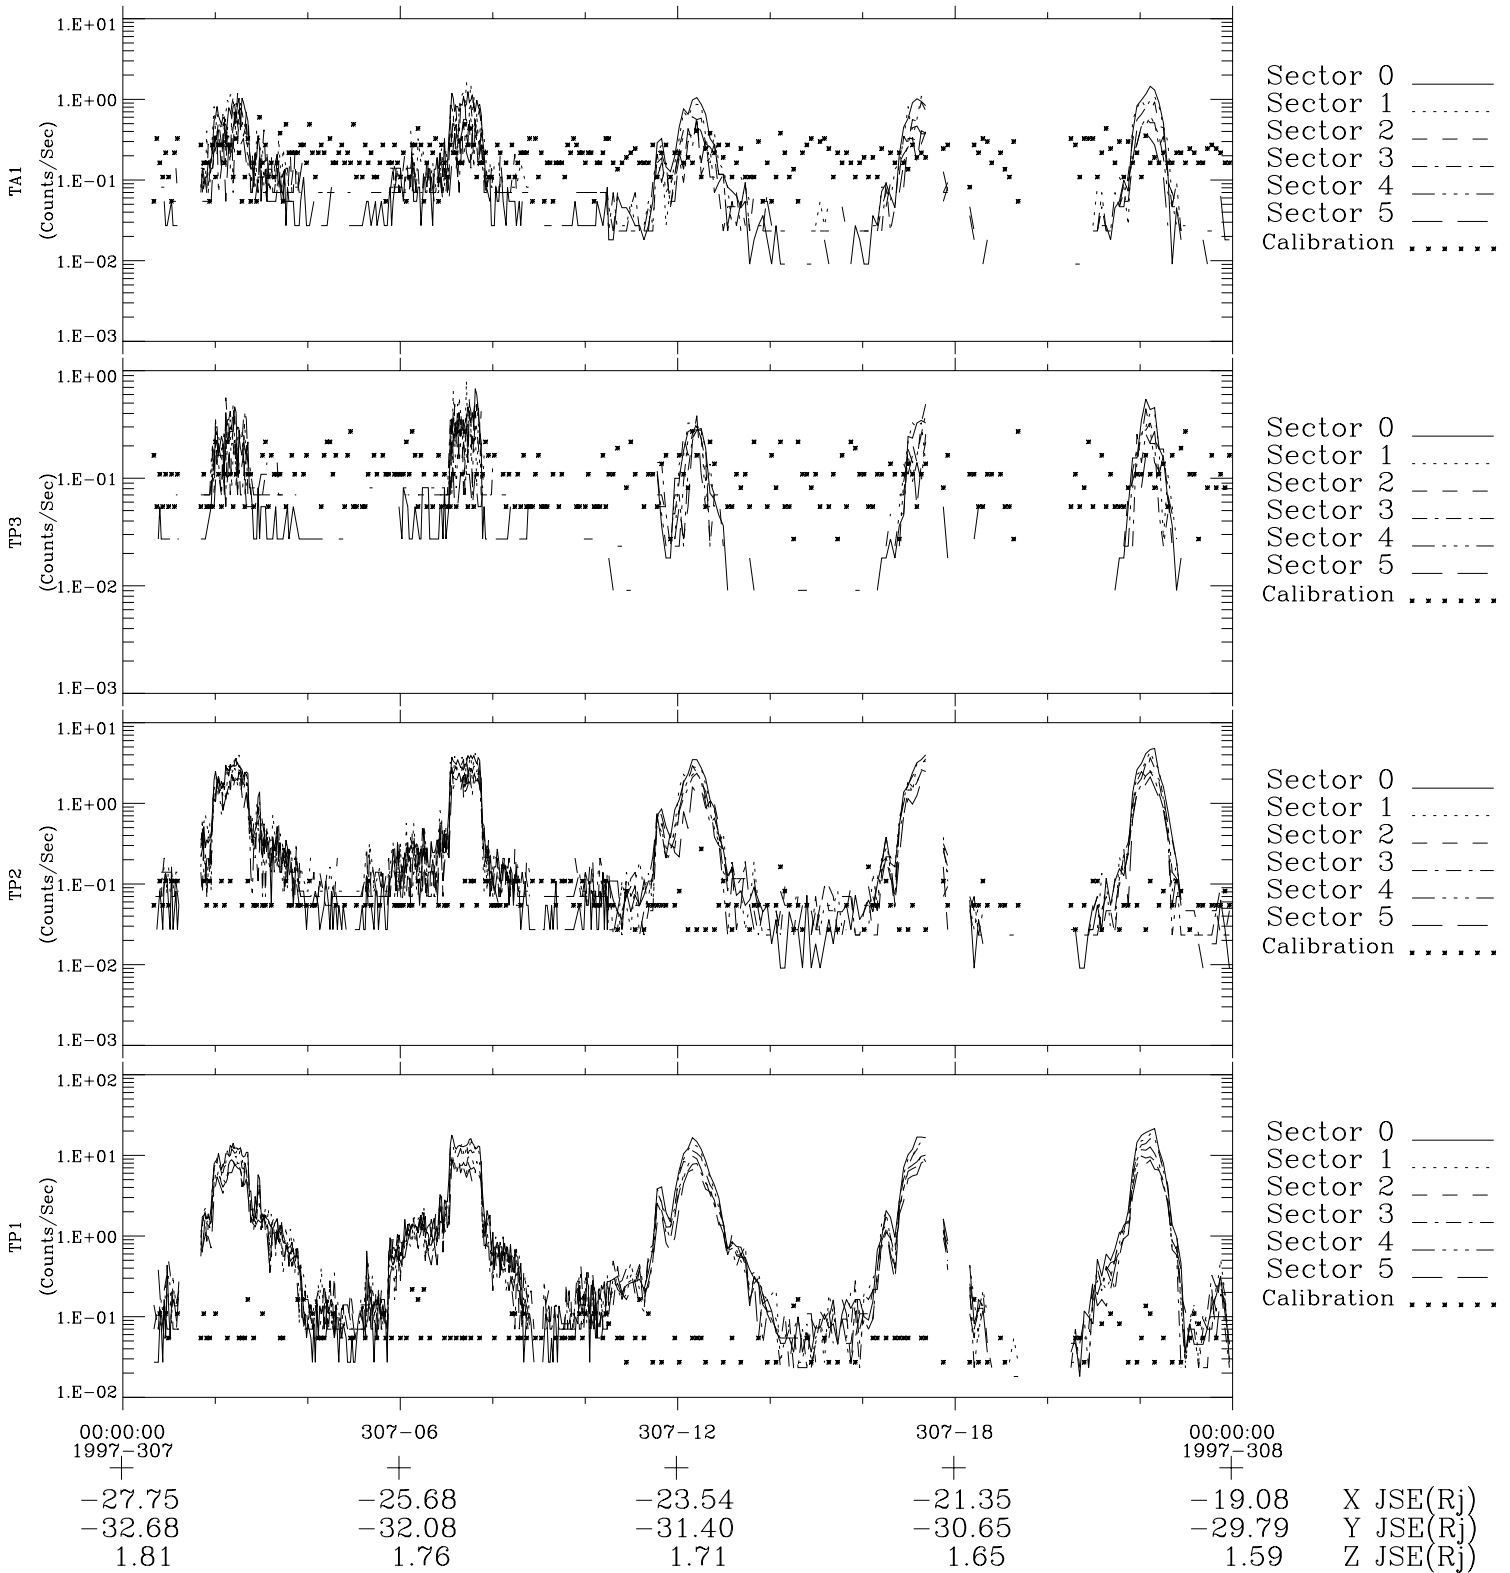

# Galileo EPD Real-Time Six-Sector 97307

Software Version: RTLINE\_R6 V 1.20  
Data Production: 06-03-00  
Plot Production: Sun Sep 16 07:49:51 2001

◇ = Jupiter look direction  
□ = Corotation look direction