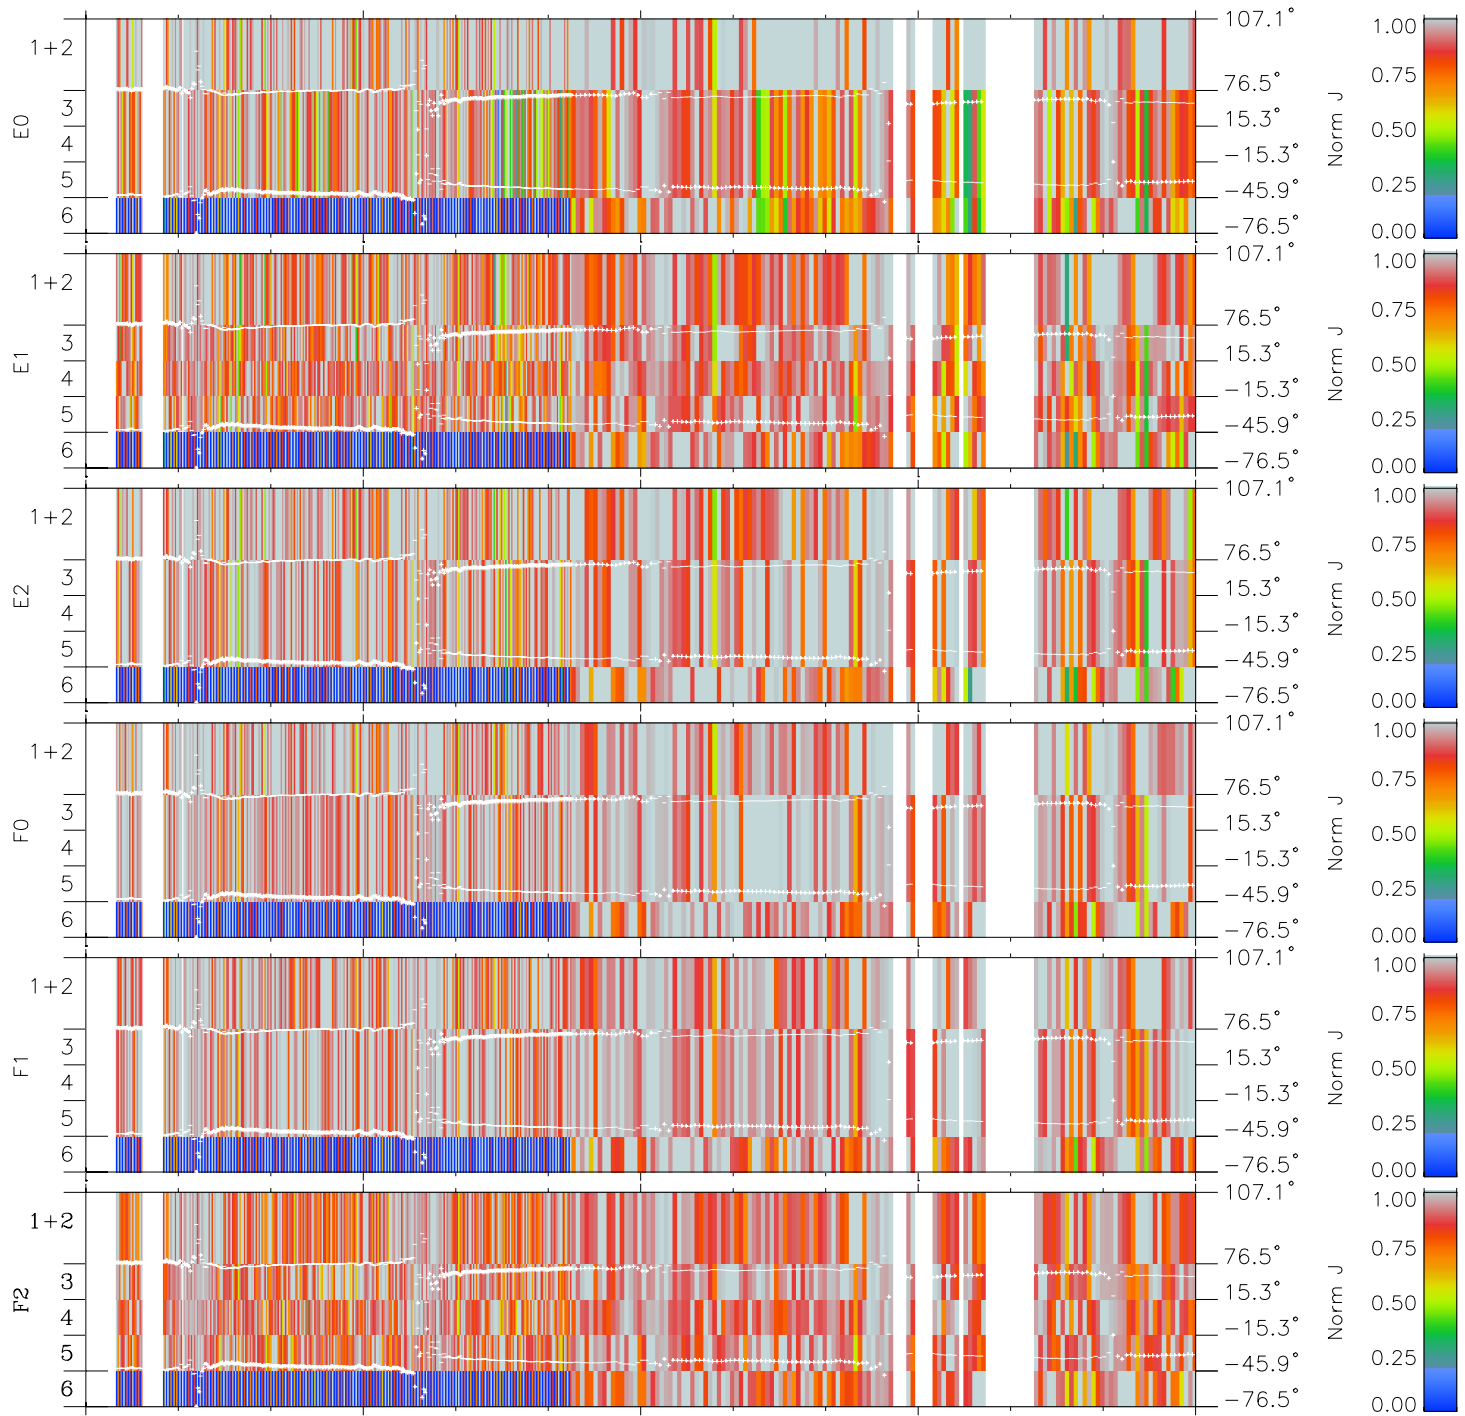

Galileo EPD Real Elevation Anisotropies 97307

Software Version: RTELEV_NORM V 1.20
Data Production: 06-03-00
Plot Production: Sun Sep 16 07:47:56 2001
Color File: wondr3
Geofactor File: 1.1

00:00:00 1997-307	307-06	307-12	307-18	00:00:00 1997-308	
+	+	+	+	+	X JSE(R _j)
-27.75	-25.68	-23.54	-21.35	-19.08	Y JSE(R _j)
-32.68	-32.08	-31.40	-30.65	-29.79	Z JSE(R _j)
1.81	1.76	1.71	1.65	1.59	

- ◇ = Jupiter look direction
- = Corotation look direction