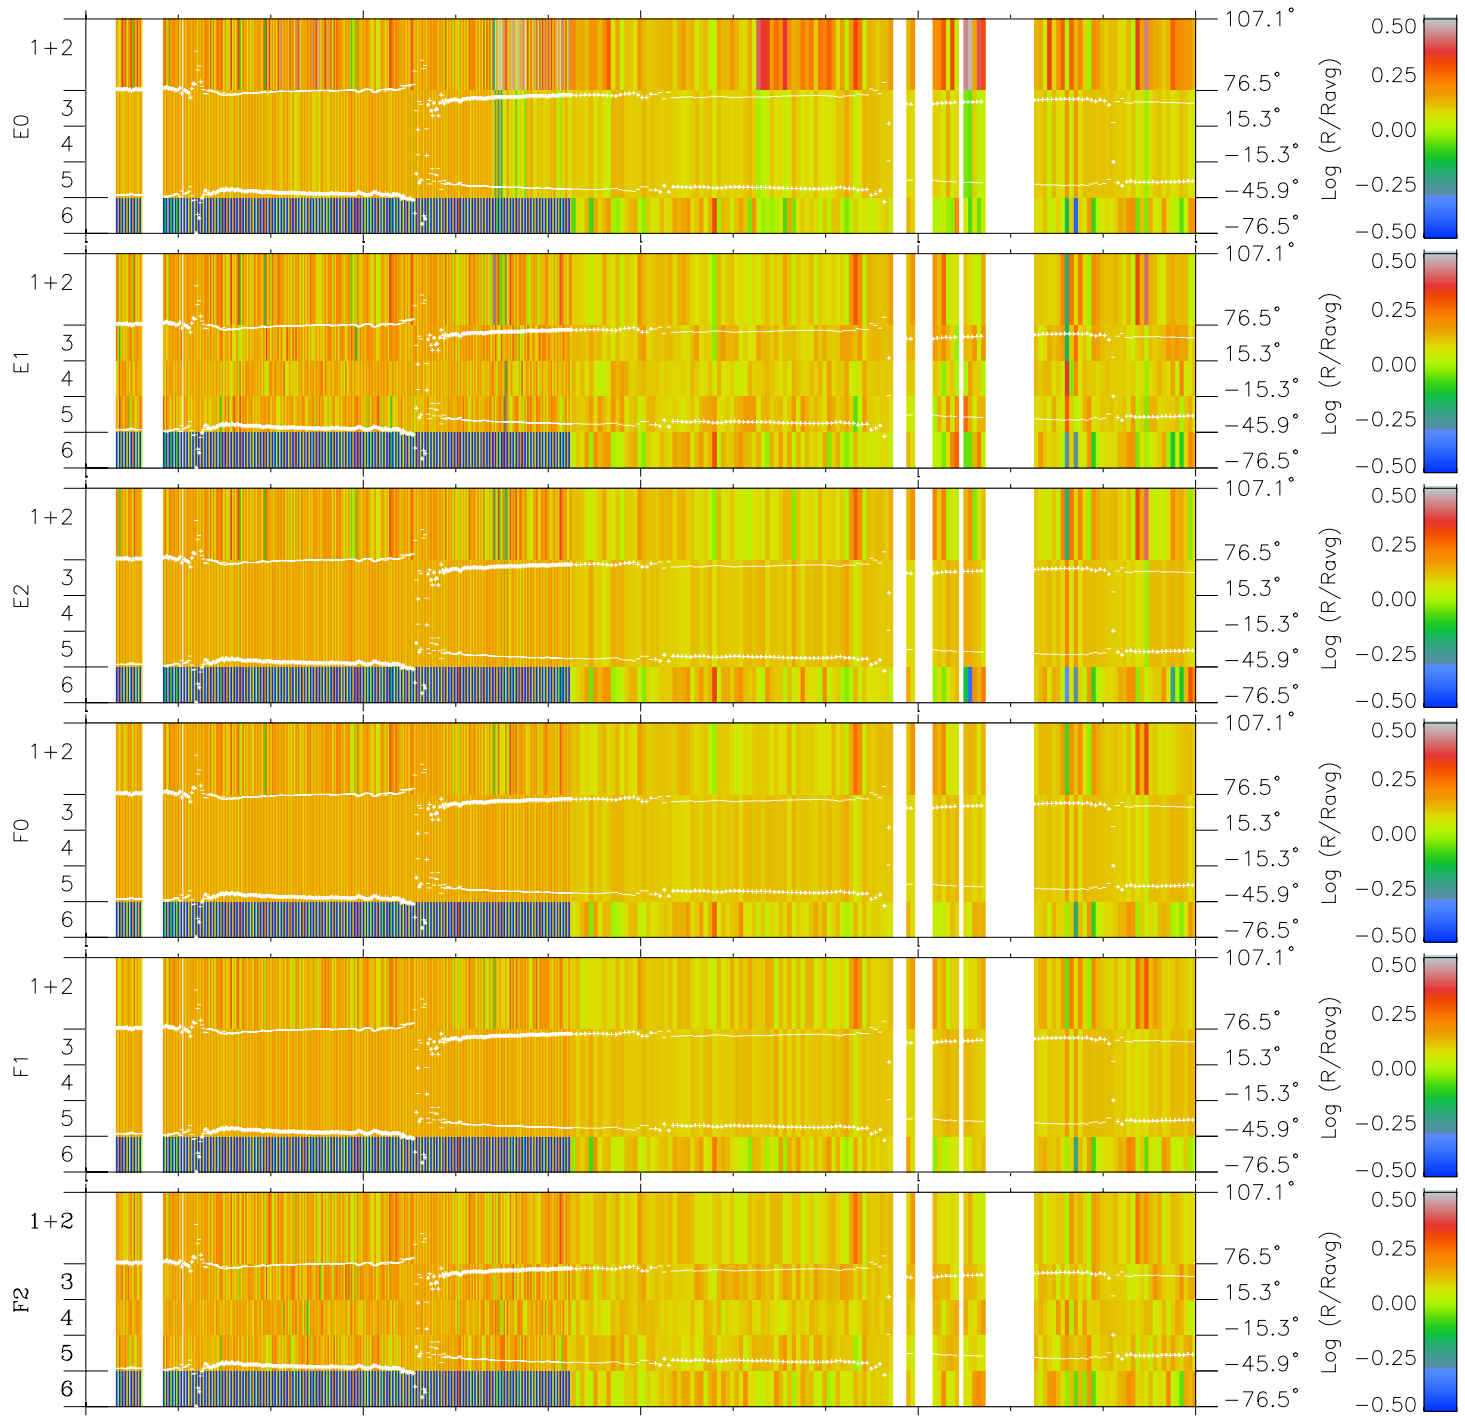

Galileo EPD Real Elevation Anisotropies 97307

Software Version: RTELEV_MEAN V 1.20
 Data Production: 06-03-00
 Plot Production: Sun Sep 16 07:46:54 2001
 Color File: wondr3
 Geofactor File: 1.1

00:00:00 1997-307	307-06	307-12	307-18	00:00:00 1997-308	
+	+	+	+	+	
-27.75	-25.68	-23.54	-21.35	-19.08	X JSE(R _j)
-32.68	-32.08	-31.40	-30.65	-29.79	Y JSE(R _j)
1.81	1.76	1.71	1.65	1.59	Z JSE(R _j)

- ◇ = Jupiter look direction
- = Corotation look direction