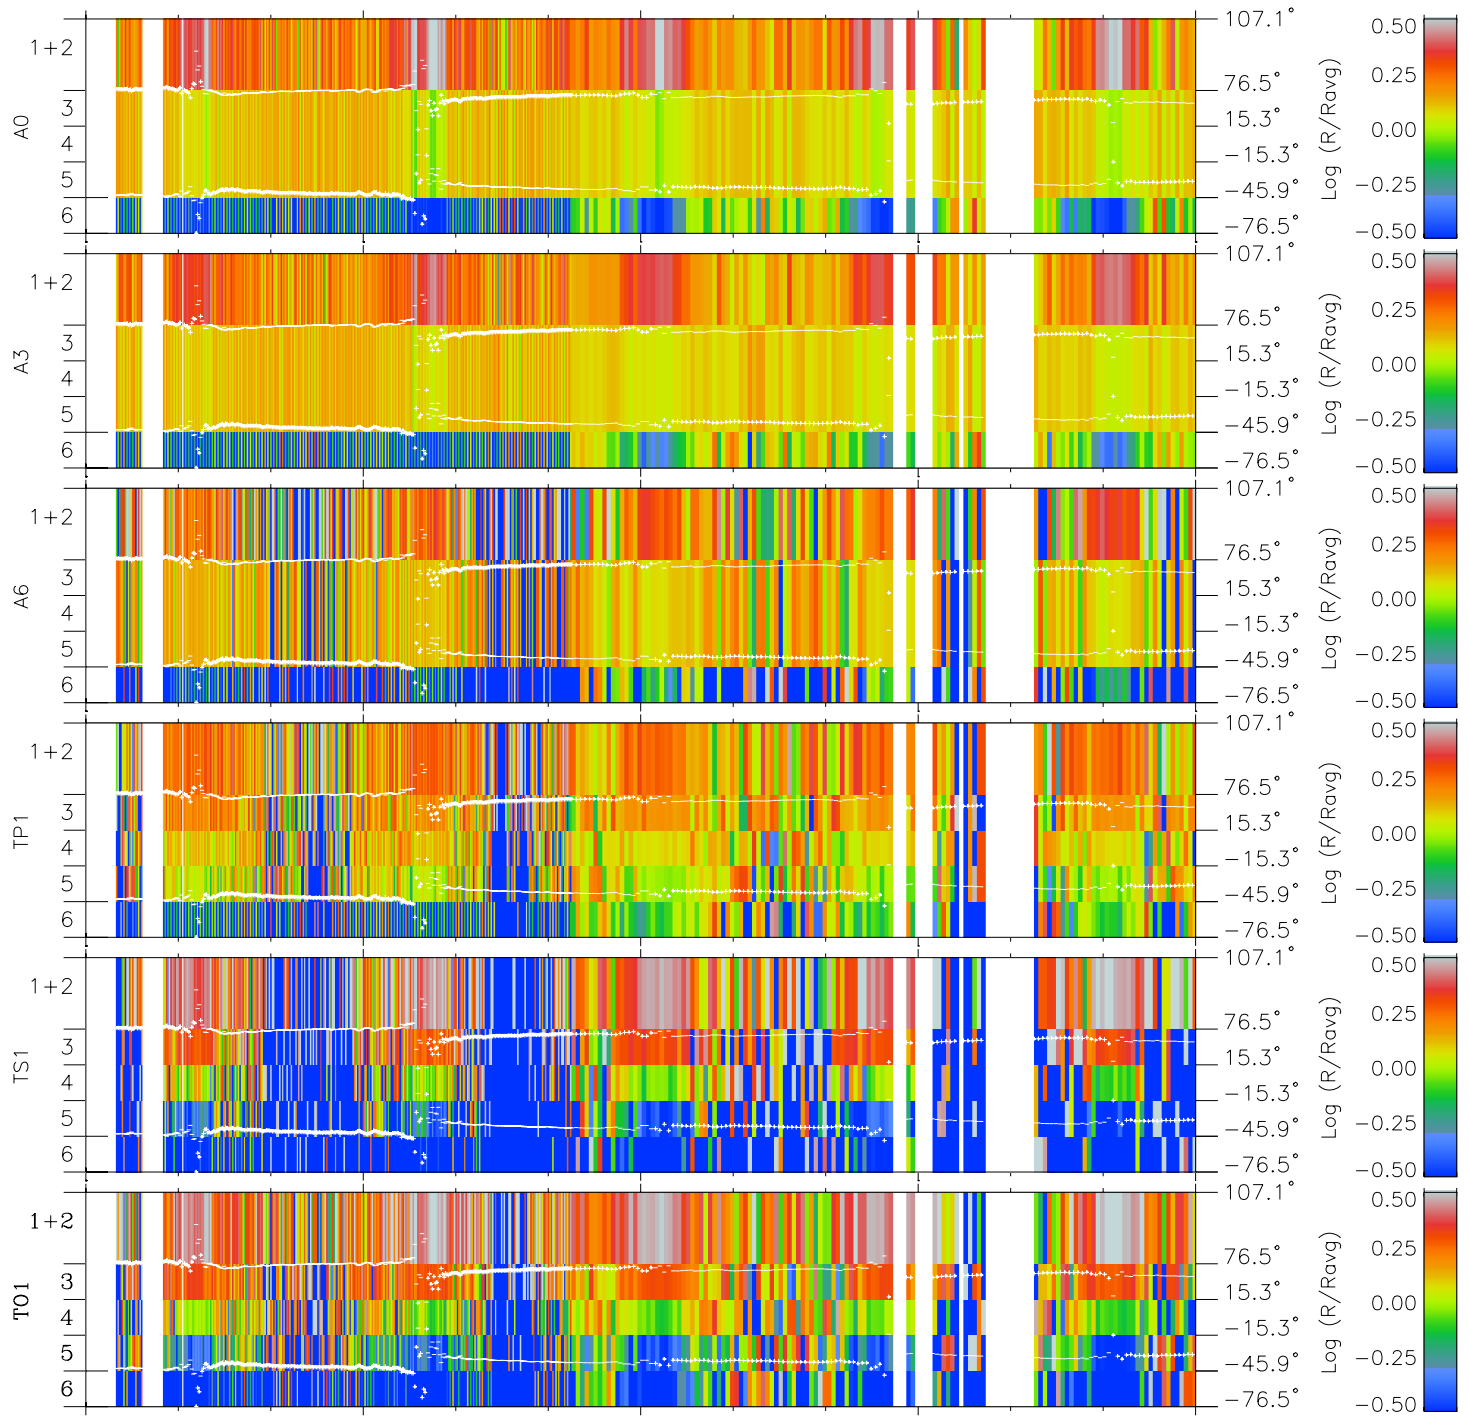

Galileo EPD Real Elevation Anisotropies 97307

Software Version: RTELEV_MEAN V 1.20
Data Production: 06-03-00
Plot Production: Sun Sep 16 07:46:38 2001
Color File: wondr3
Geofactor File: 1.1

00:00:00 1997-307	307-06	307-12	307-18	00:00:00 1997-308	
+	+	+	+	+	
-27.75	-25.68	-23.54	-21.35	-19.08	X JSE(R _j)
-32.68	-32.08	-31.40	-30.65	-29.79	Y JSE(R _j)
1.81	1.76	1.71	1.65	1.59	Z JSE(R _j)

- ◇ = Jupiter look direction
- = Corotation look direction