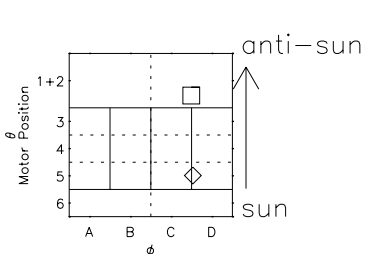

Galileo EPD Real Elevation Anisotropies 97307

Software Version: RTELEV_FLUX V 1.20
Data Production: 06-03-00
Plot Production: Sun Sep 16 07:47:09 2001
Color File: wondr3
Geofactor File: 1.1

00:00:00 1997-03-07	307-06	307-12	307-18	00:00:00 1997-03-08	
+	+	+	+	+	X JSE(R _j)
-27.75	-25.68	-23.54	-21.35	-19.08	Y JSE(R _j)
-32.68	-32.08	-31.40	-30.65	-29.79	Z JSE(R _j)
1.81	1.76	1.71	1.65	1.59	

- ◇ = Jupiter look direction
- = Corotation look direction