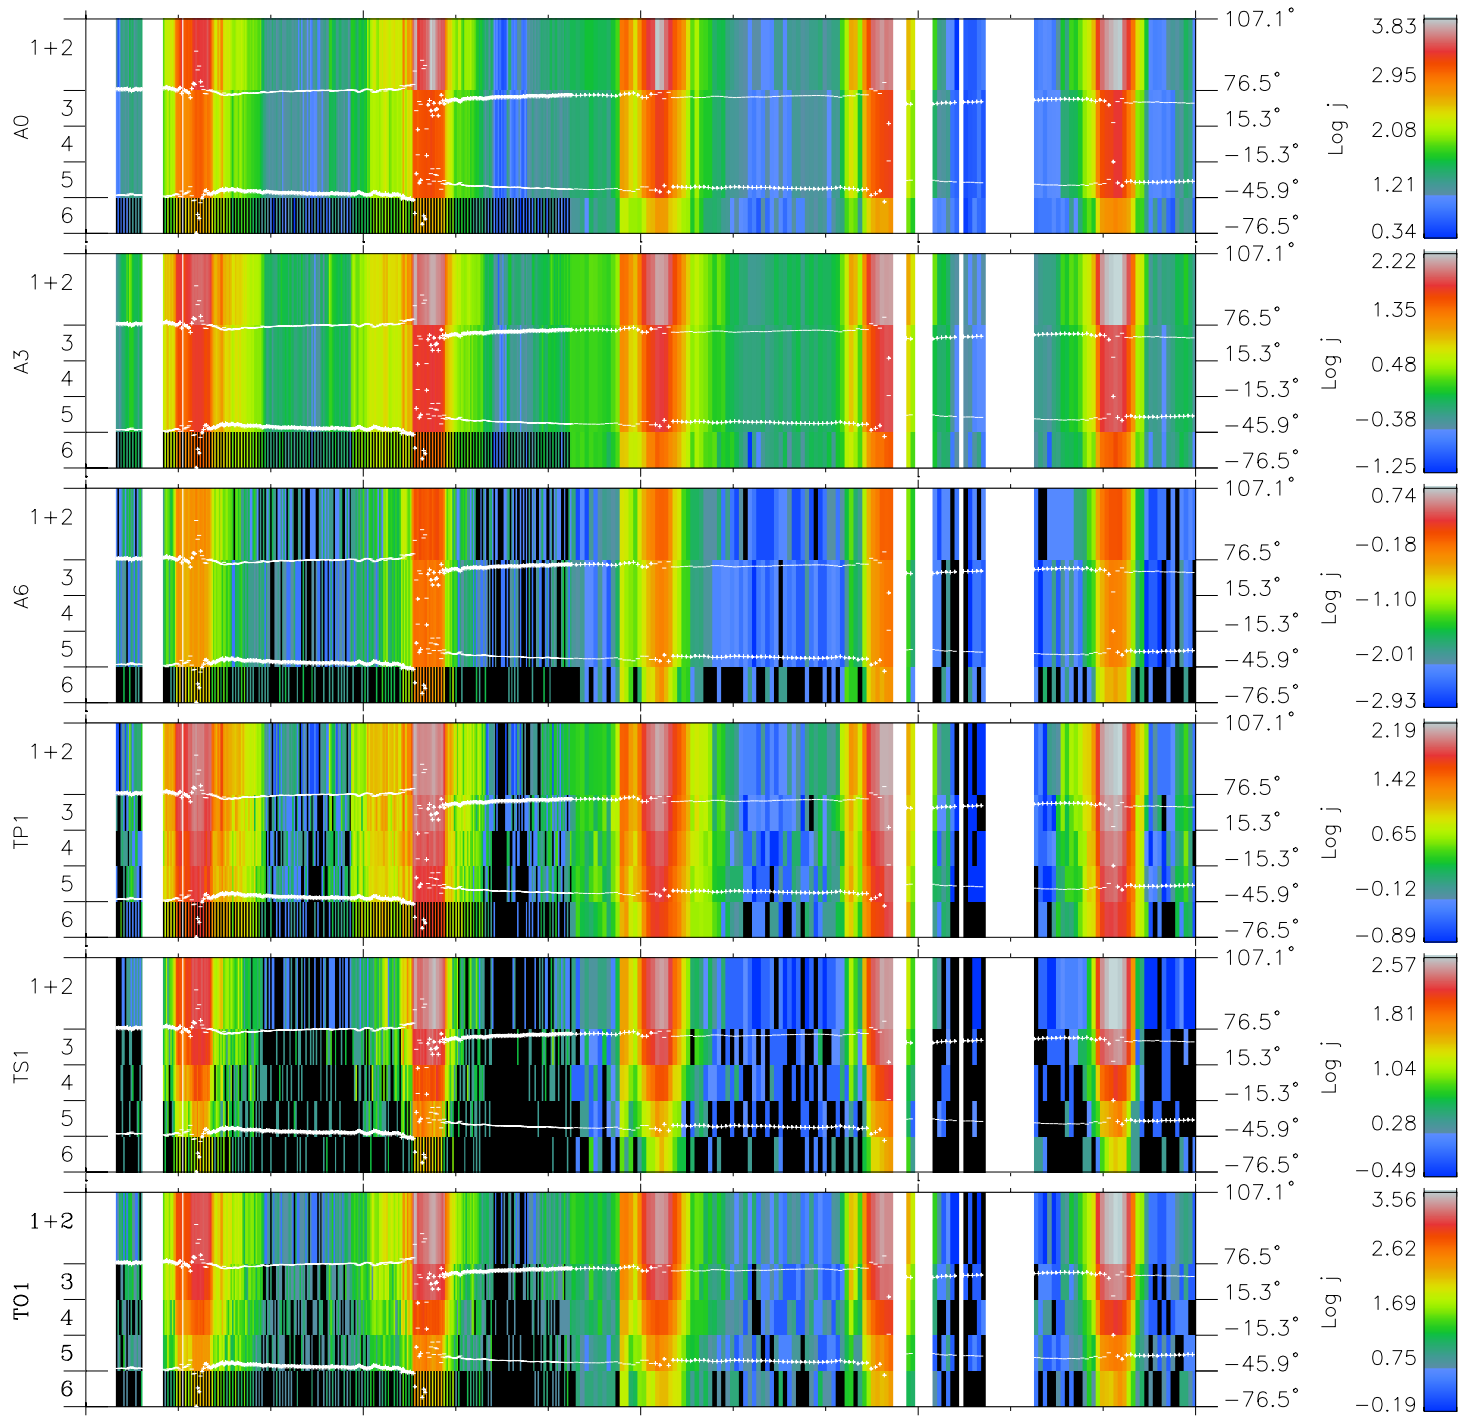

Galileo EPD Real Elevation Anisotropies 97307

Software Version: RTELEV_FLUX V 1.20
Data Production: 06-03-00
Plot Production: Sun Sep 16 07:47:09 2001
Color File: wondr3
Geofactor File: 1.1

00:00:00 1997-03-07	307-06	307-12	307-18	00:00:00 1997-03-08	
+	+	+	+	+	X JSE(R _j)
-27.75	-25.68	-23.54	-21.35	-19.08	Y JSE(R _j)
-32.68	-32.08	-31.40	-30.65	-29.79	Z JSE(R _j)
1.81	1.76	1.71	1.65	1.59	

- ◇ = Jupiter look direction
- = Corotation look direction