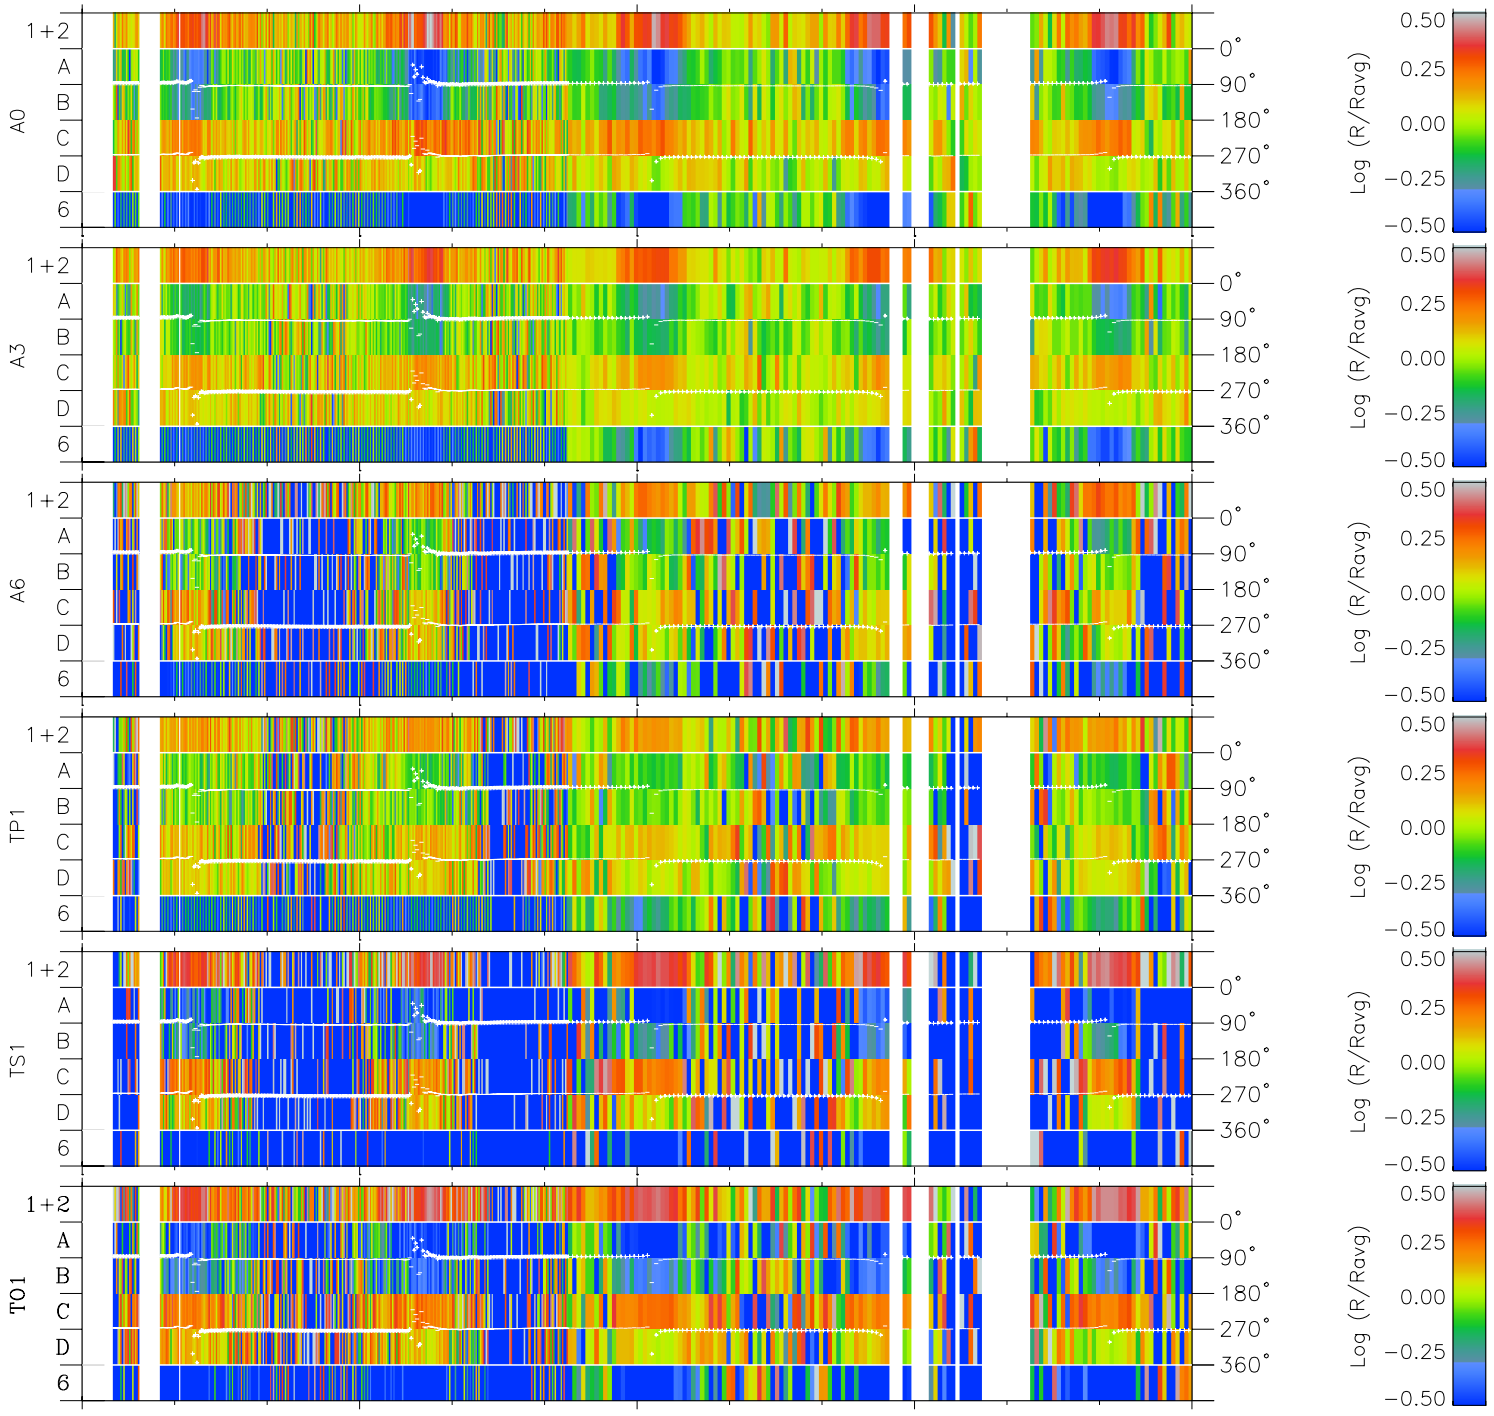

Galileo EPD Real Time Azimuth Anisotropies 97307

Software Version: RTAZIM_MEAN V 1.20
Data Production: 06-03-00
Plot Production: Sun Sep 16 07:48:11 2001
Color File: wondr3
Geofactor File: 1.1

00:00:00 1997-307	307-06	307-12	307-18	00:00:00 1997-308	
+	+	+	+	+	
-27.75	-25.68	-23.54	-21.35	-19.08	X JSE(R _j)
-32.68	-32.08	-31.40	-30.65	-29.79	Y JSE(R _j)
1.81	1.76	1.71	1.65	1.59	Z JSE(R _j)

◇ = Jupiter look direction
□ = Corotation look direction