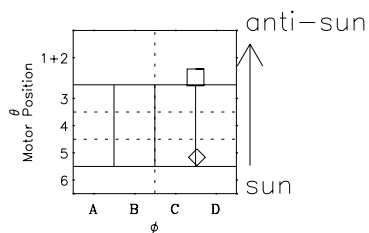

# Galileo EPD Real-Time Omni 97306

Software Version: RTLINE\_OMNI V 1.20  
Data Production: 06-03-00  
Plot Production: Sun Sep 16 07:37:55 2001

◇ = Jupiter look direction  
□ = Corotation look direction