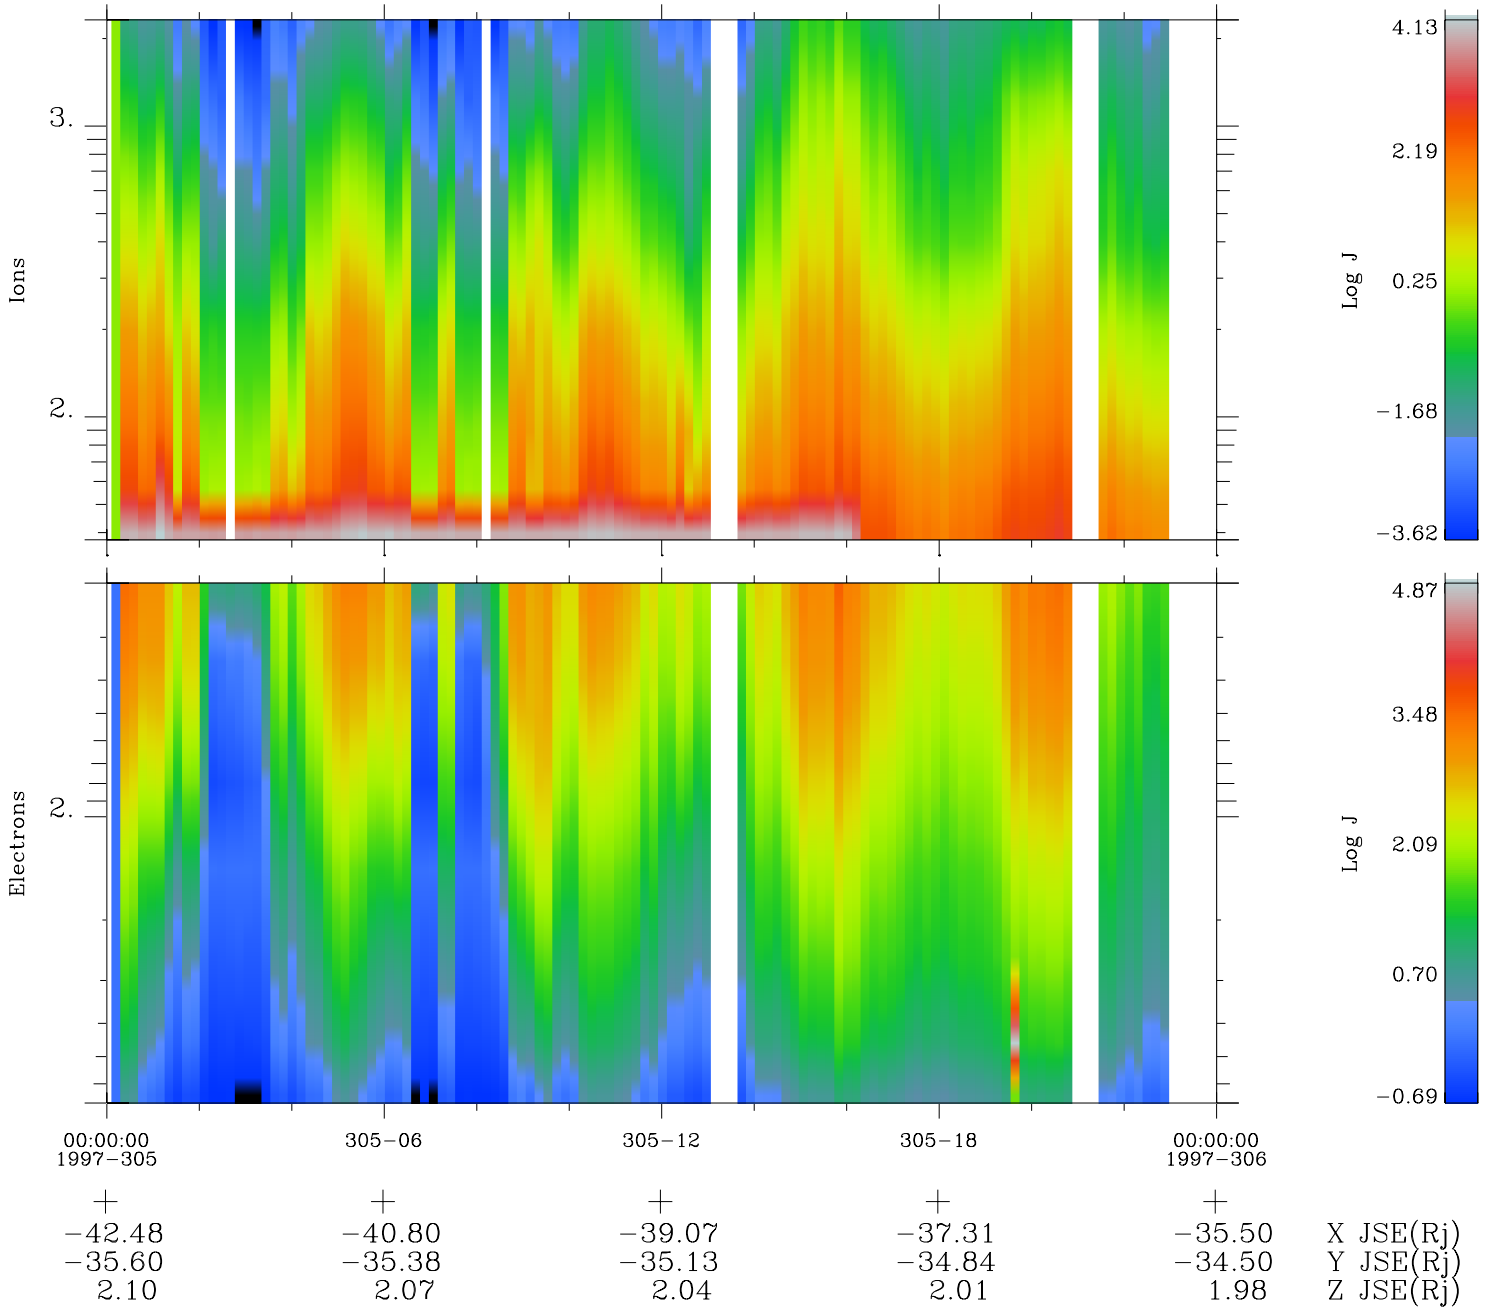

Galileo EPD Real Time Omni Spectrum 97305

Software Version: RTSPEC_OMNI V 1.20
 Data Production: 06-03-00
 Plot Production: Sun Sep 16 07:27:51 2001
 Color File: wondr3
 Geofactor File: 1.1

◇ = Jupiter look direction
 □ = Corotation look direction