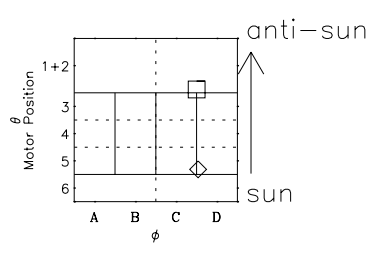

Galileo EPD Real Time Omni Spectrum 97305

Software Version: RTSPEC_OMNI V 1.20
 Data Production: 06-03-00
 Plot Production: Sun Sep 16 07:27:51 2001
 Color File: wondr3
 Geofactor File: 1.1

◇ = Jupiter look direction
 □ = Corotation look direction