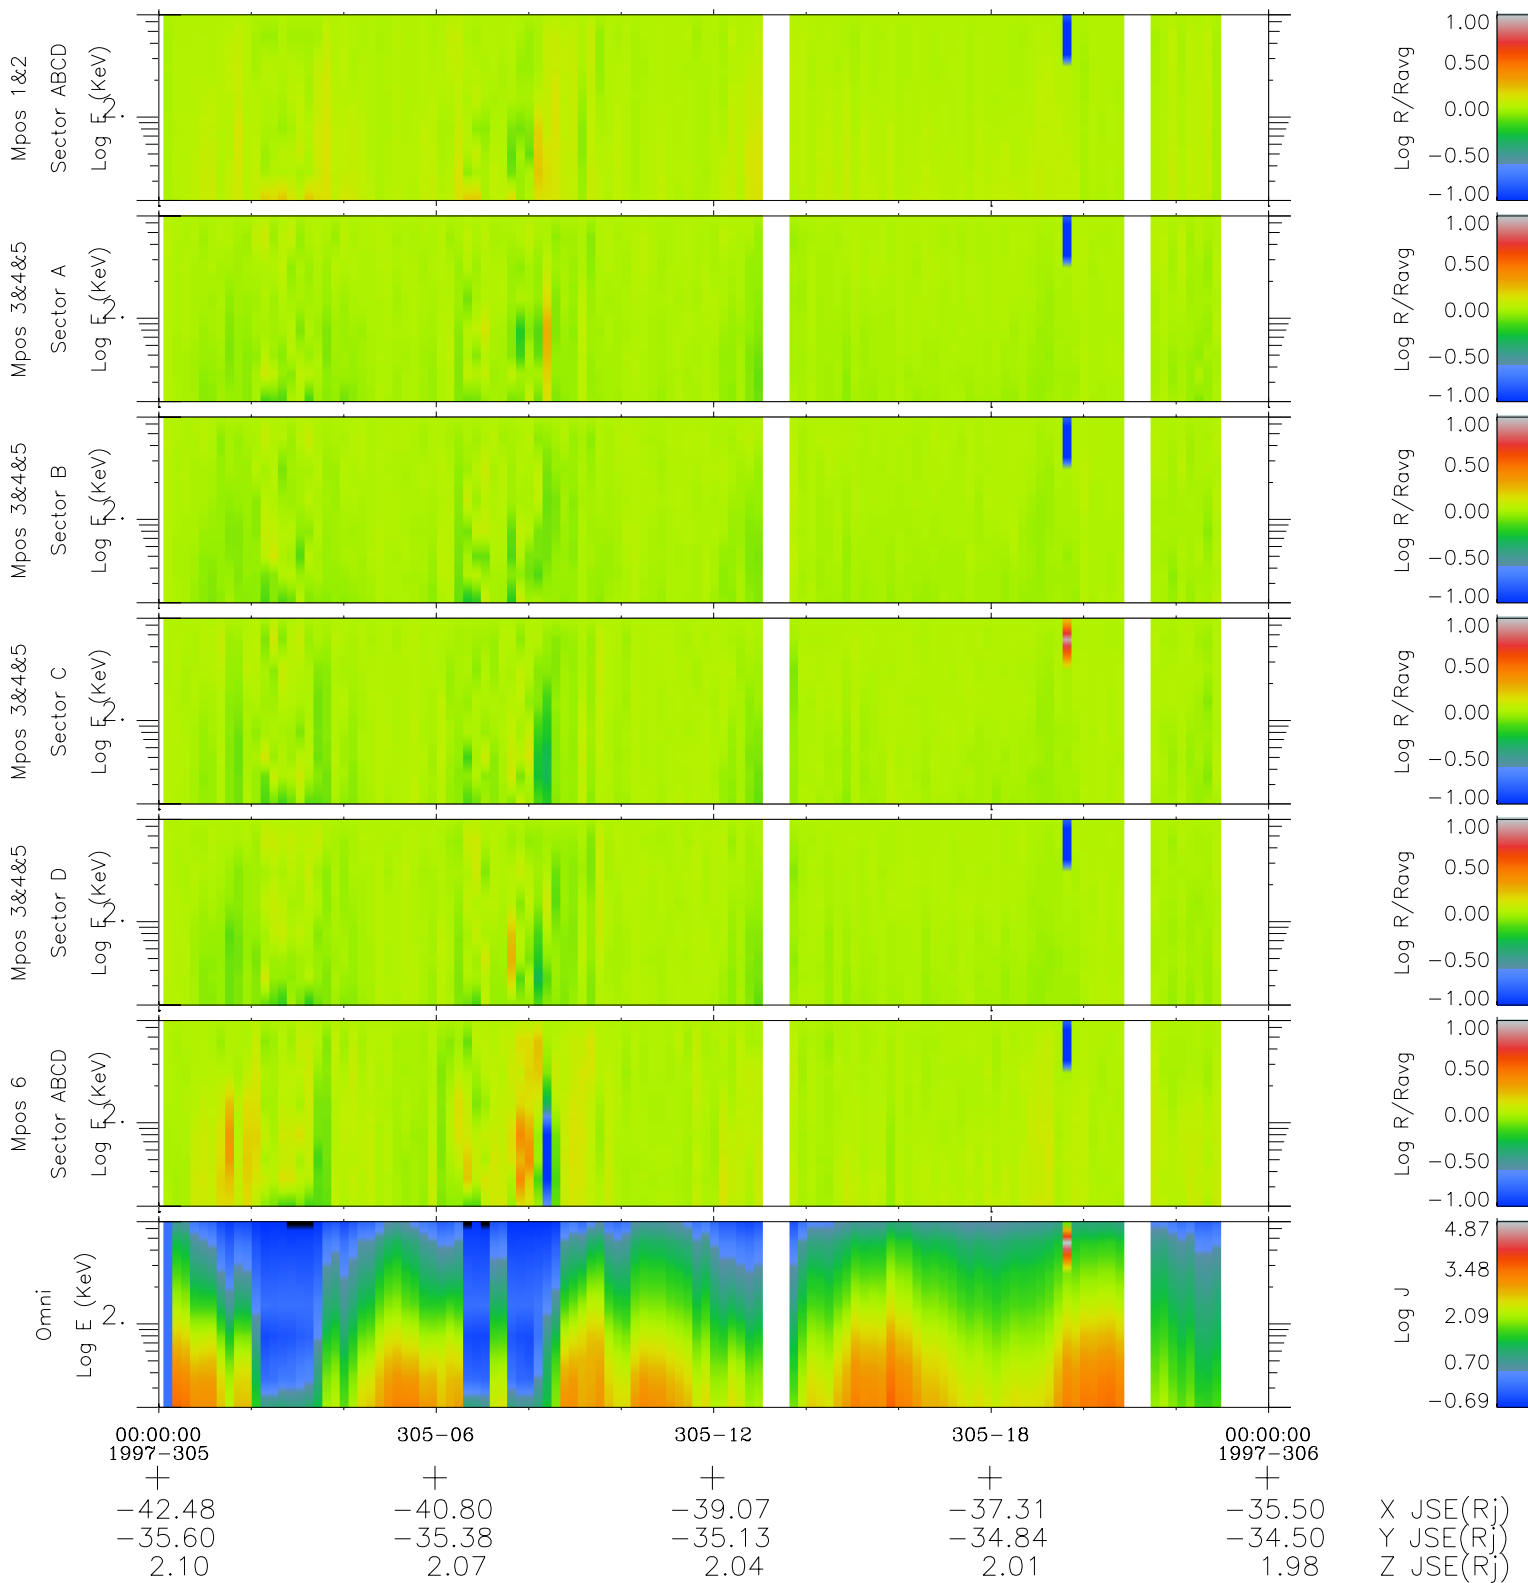

# Galileo EPD Real Time R6 Electrons Spectra 97305

Software Version: RTSPEC\_R6 V 1.20  
 Data Production: 06-03-00  
 Plot Production: Sun Sep 16 07:27:45 2001  
 Color File: wondr3  
 Geofactor File: 1.1

- ◇ = Jupiter look direction
- = Corotation look direction