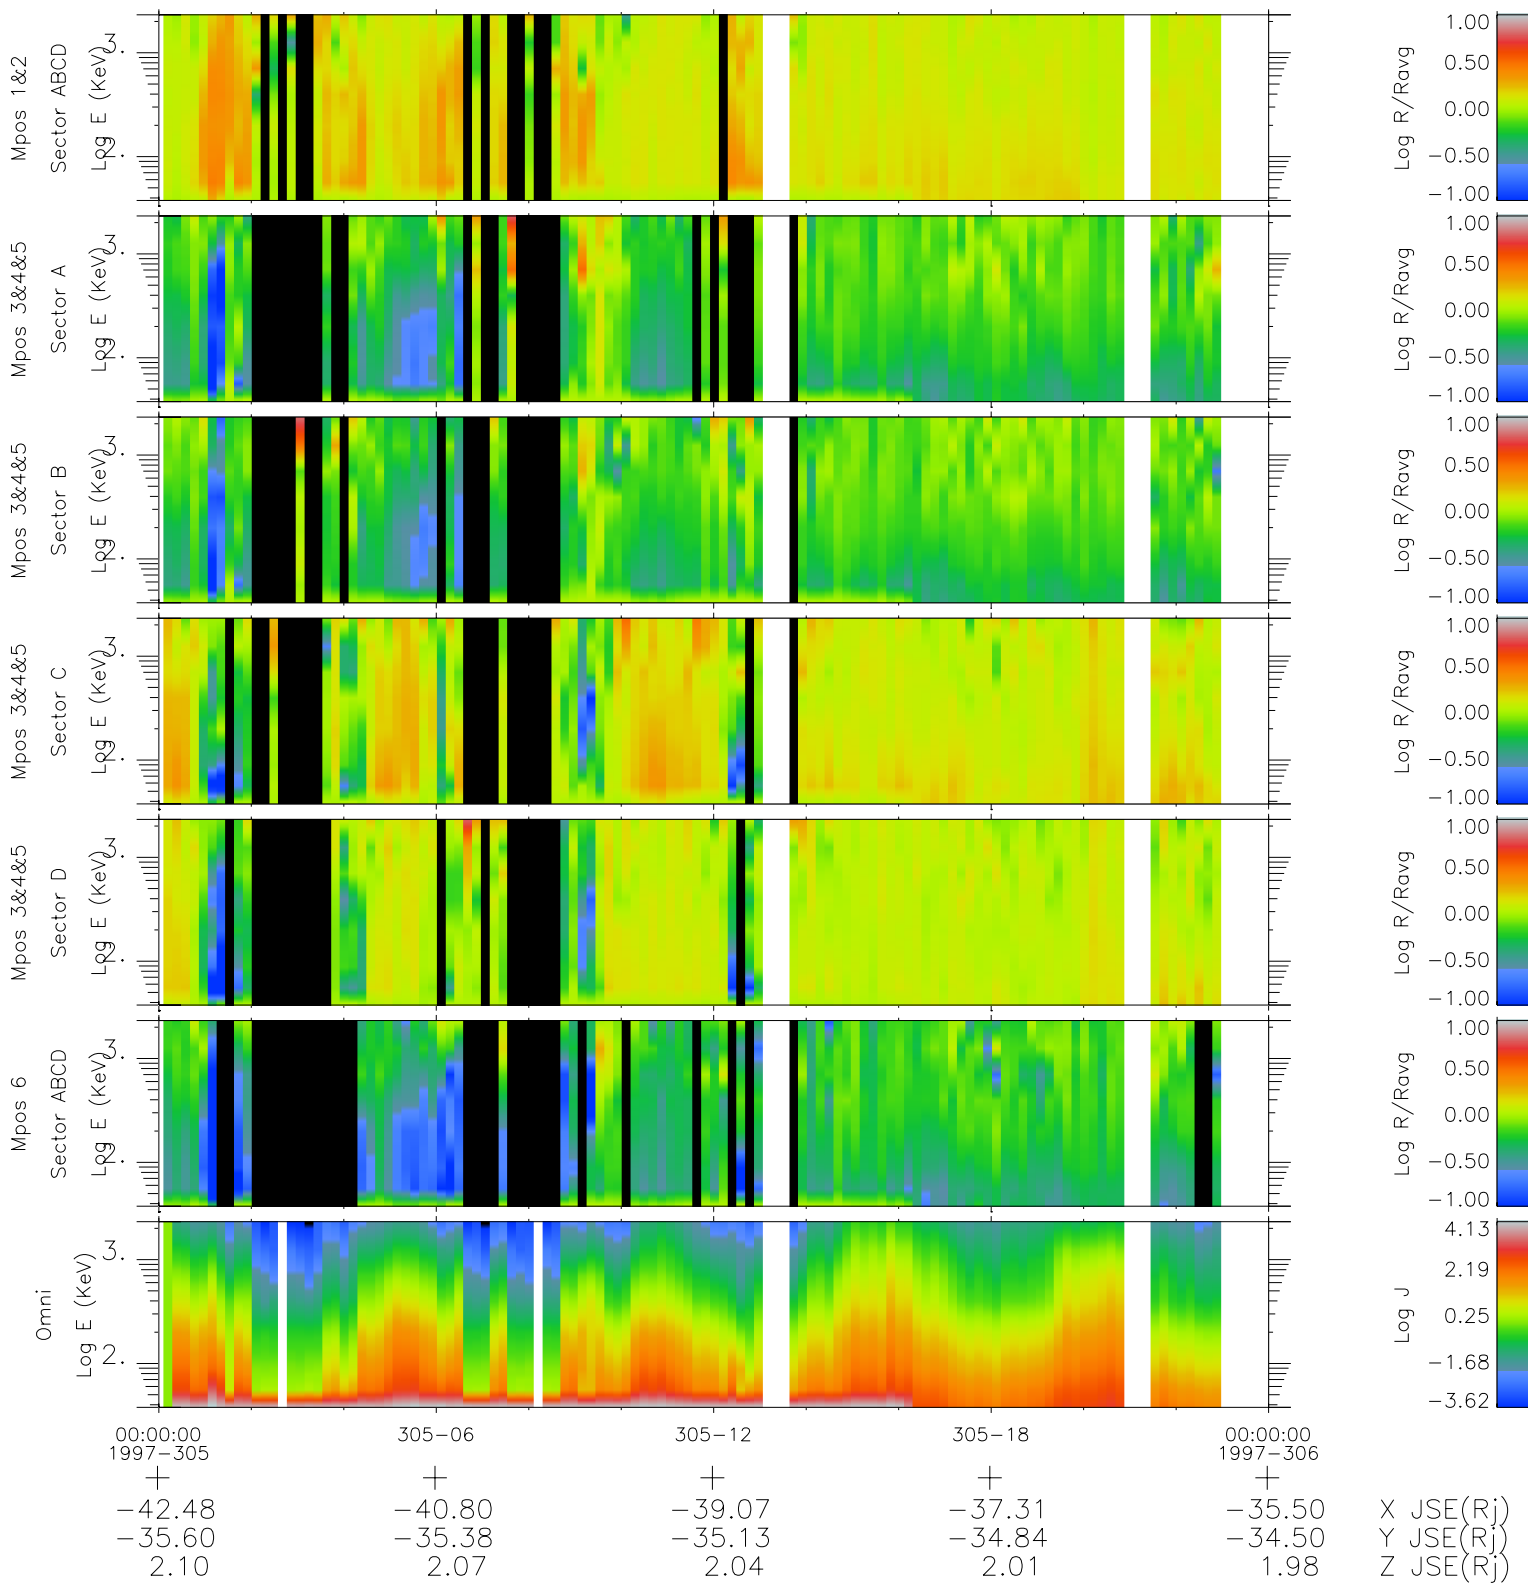

# Galileo EPD Real Time R6 Ions Spectra 97305

Software Version: RTSPEC\_R6 V 1.20  
 Data Production: 06-03-00  
 Plot Production: Sun Sep 16 07:27:39 2001  
 Color File: wondr3  
 Geofactor File: 1.1

- ◇ = Jupiter look direction
- = Corotation look direction