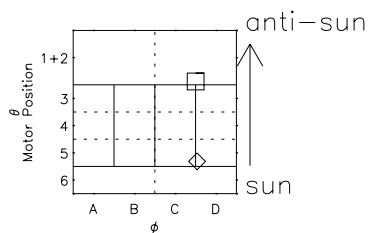

# Galileo EPD Real Time R6 Ions Spectra 97305

Software Version: RTSPEC\_R6 V 1.20  
 Data Production: 06-03-00  
 Plot Production: Sun Sep 16 07:27:39 2001  
 Color File: wondr3  
 Geofactor File: 1.1

- ◇ = Jupiter look direction
- = Corotation look direction