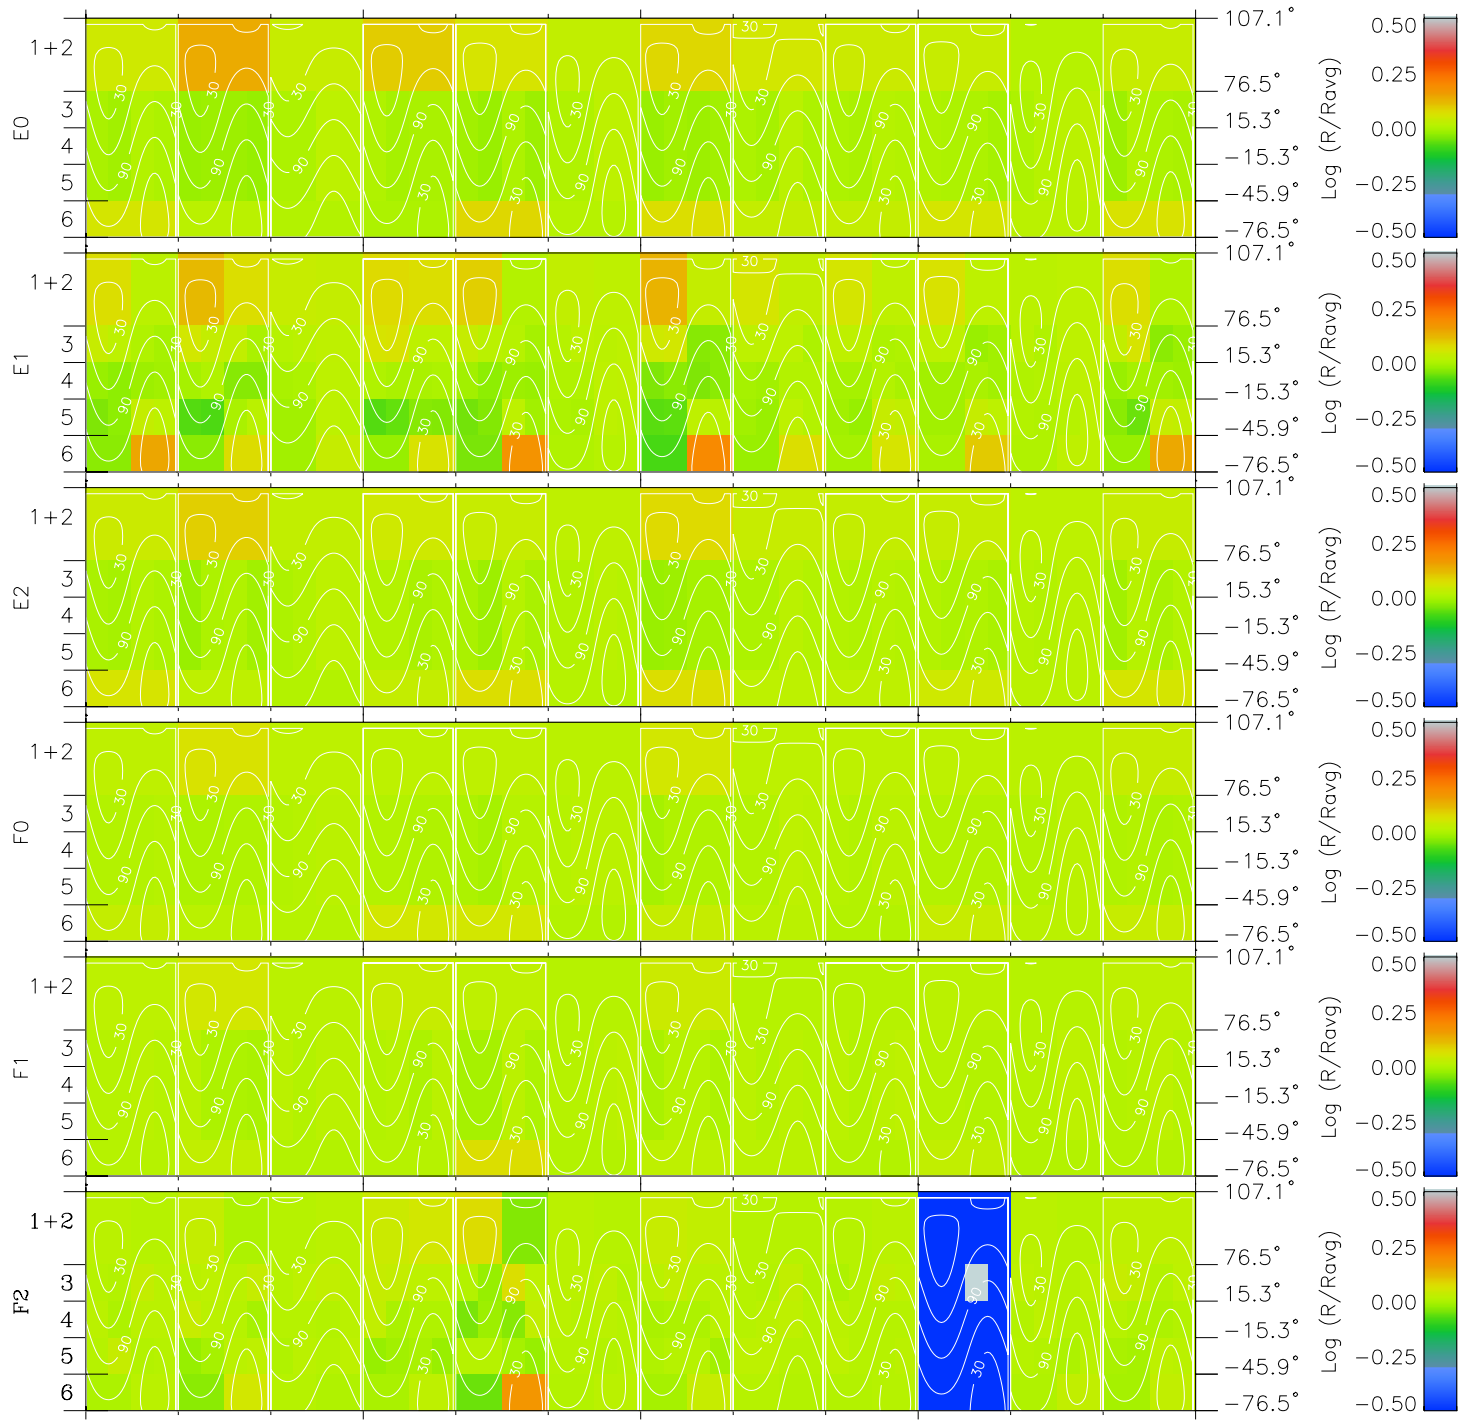

# Galileo EPD Real Time All-Sky Anisotropies 97305

Software Version: RTSKY\_MEAN V 1.20  
 Data Production: 06-03-00  
 Plot Production: Sun Sep 16 07:28:06 2001  
 Color File: wondr3  
 Geofactor File: 1.1

00:00:00 1997-305	305-06	305-12	305-18	00:00:00 1997-306	
+	+	+	+	+	
-42.48	-40.80	-39.07	-37.31	-35.50	X JSE(R <sub>j</sub> )
-35.60	-35.38	-35.13	-34.84	-34.50	Y JSE(R <sub>j</sub> )
2.10	2.07	2.04	2.01	1.98	Z JSE(R <sub>j</sub> )

- ◇ = Jupiter look direction
- = Corotation look direction