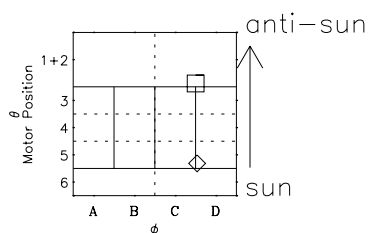

Galileo EPD Real-Time Omni 97305

Software Version: RTLINE_OMNI V 1.20
Data Production: 06-03-00
Plot Production: Sun Sep 16 07:29:50 2001

◇ = Jupiter look direction
□ = Corotation look direction