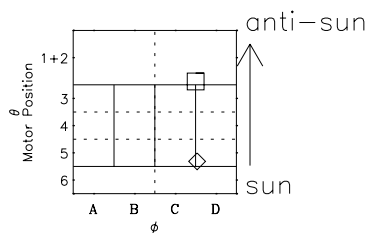

Galileo EPD Real-Time Omni 97305

Software Version: RTLINE_OMNI V 1.20
Data Production: 06-03-00
Plot Production: Sun Sep 16 07:29:49 2001

- ◇ = Jupiter look direction
- = Corotation look direction