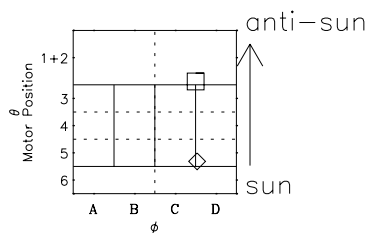

# Galileo EPD Real-Time Omni 97305

Software Version: RTLINE\_OMNI V 1.20  
Data Production: 06-03-00  
Plot Production: Sun Sep 16 07:29:49 2001

- ◇ = Jupiter look direction
- = Corotation look direction