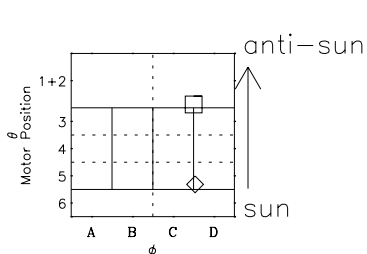

# Galileo EPD Real-Time Omni 97305

Software Version: RTLINE\_OMNI V 1.20  
Data Production: 06-03-00  
Plot Production: Sun Sep 16 07:29:48 2001

- ◇ = Jupiter look direction
- = Corotation look direction