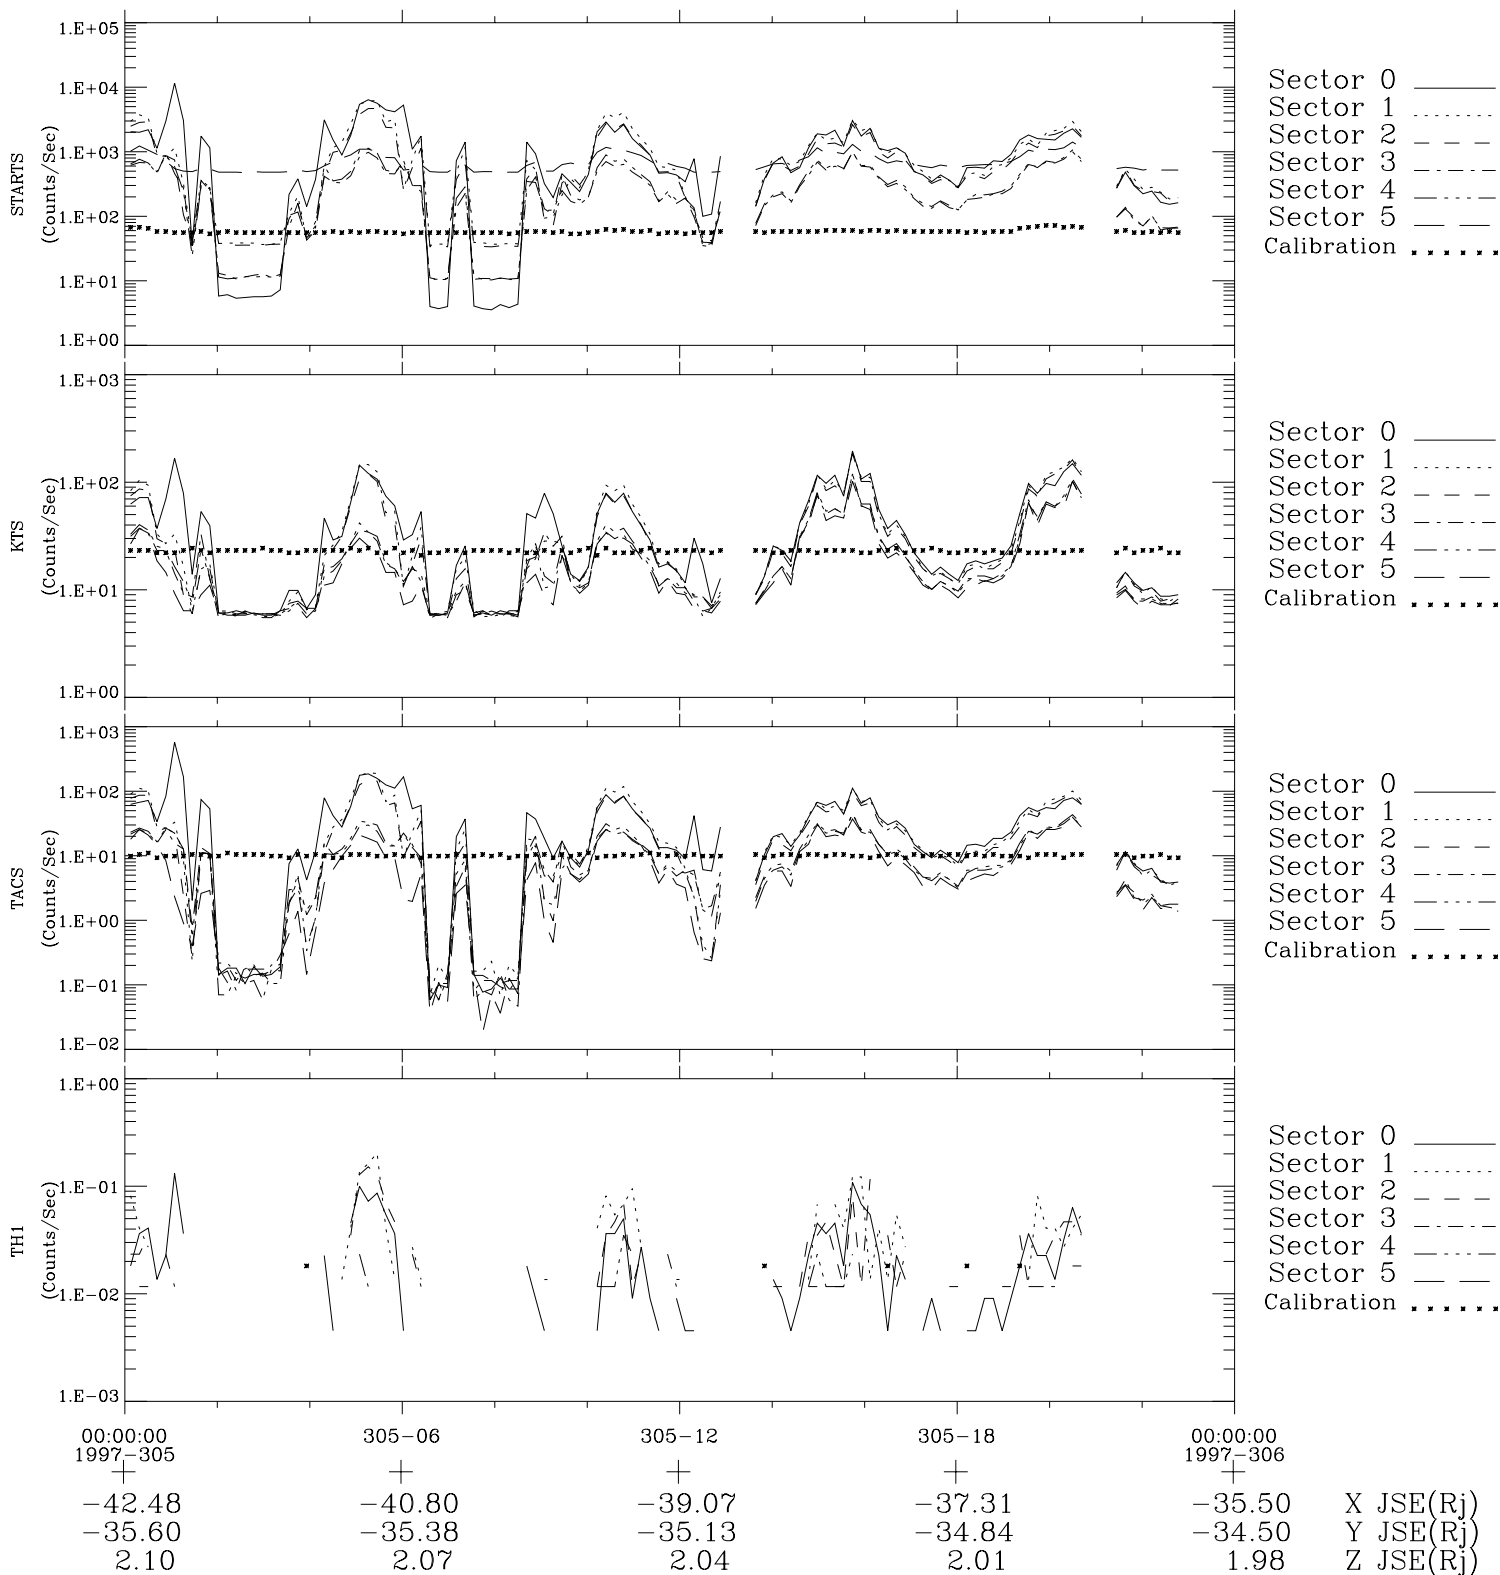

Galileo EPD Real-Time Six-Sector 97305

Software Version: RTLINE_R6 V 1.20
Data Production: 06-03-00
Plot Production: Sun Sep 16 07:29:57 2001

◇ = Jupiter look direction
□ = Corotation look direction