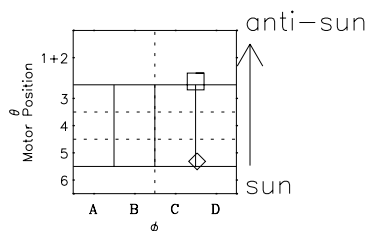

Galileo EPD Real-Time Six-Sector 97305

Software Version: RTLINE_R6 V 1.20
Data Production: 06-03-00
Plot Production: Sun Sep 16 07:29:57 2001

◇ = Jupiter look direction
□ = Corotation look direction