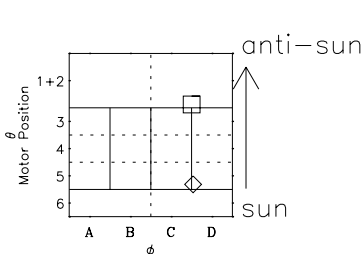

Galileo EPD Real-Time Six-Sector 97305

Software Version: RTLINE_R6 V 1.20
Data Production: 06-03-00
Plot Production: Sun Sep 16 07:29:56 2001

◇ = Jupiter look direction
□ = Corotation look direction