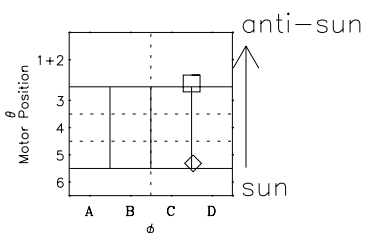

# Galileo EPD Real-Time Six-Sector 97305

Software Version: RTLINE\_R6 V 1.20  
Data Production: 06-03-00  
Plot Production: Sun Sep 16 07:29:56 2001

◇ = Jupiter look direction  
□ = Corotation look direction