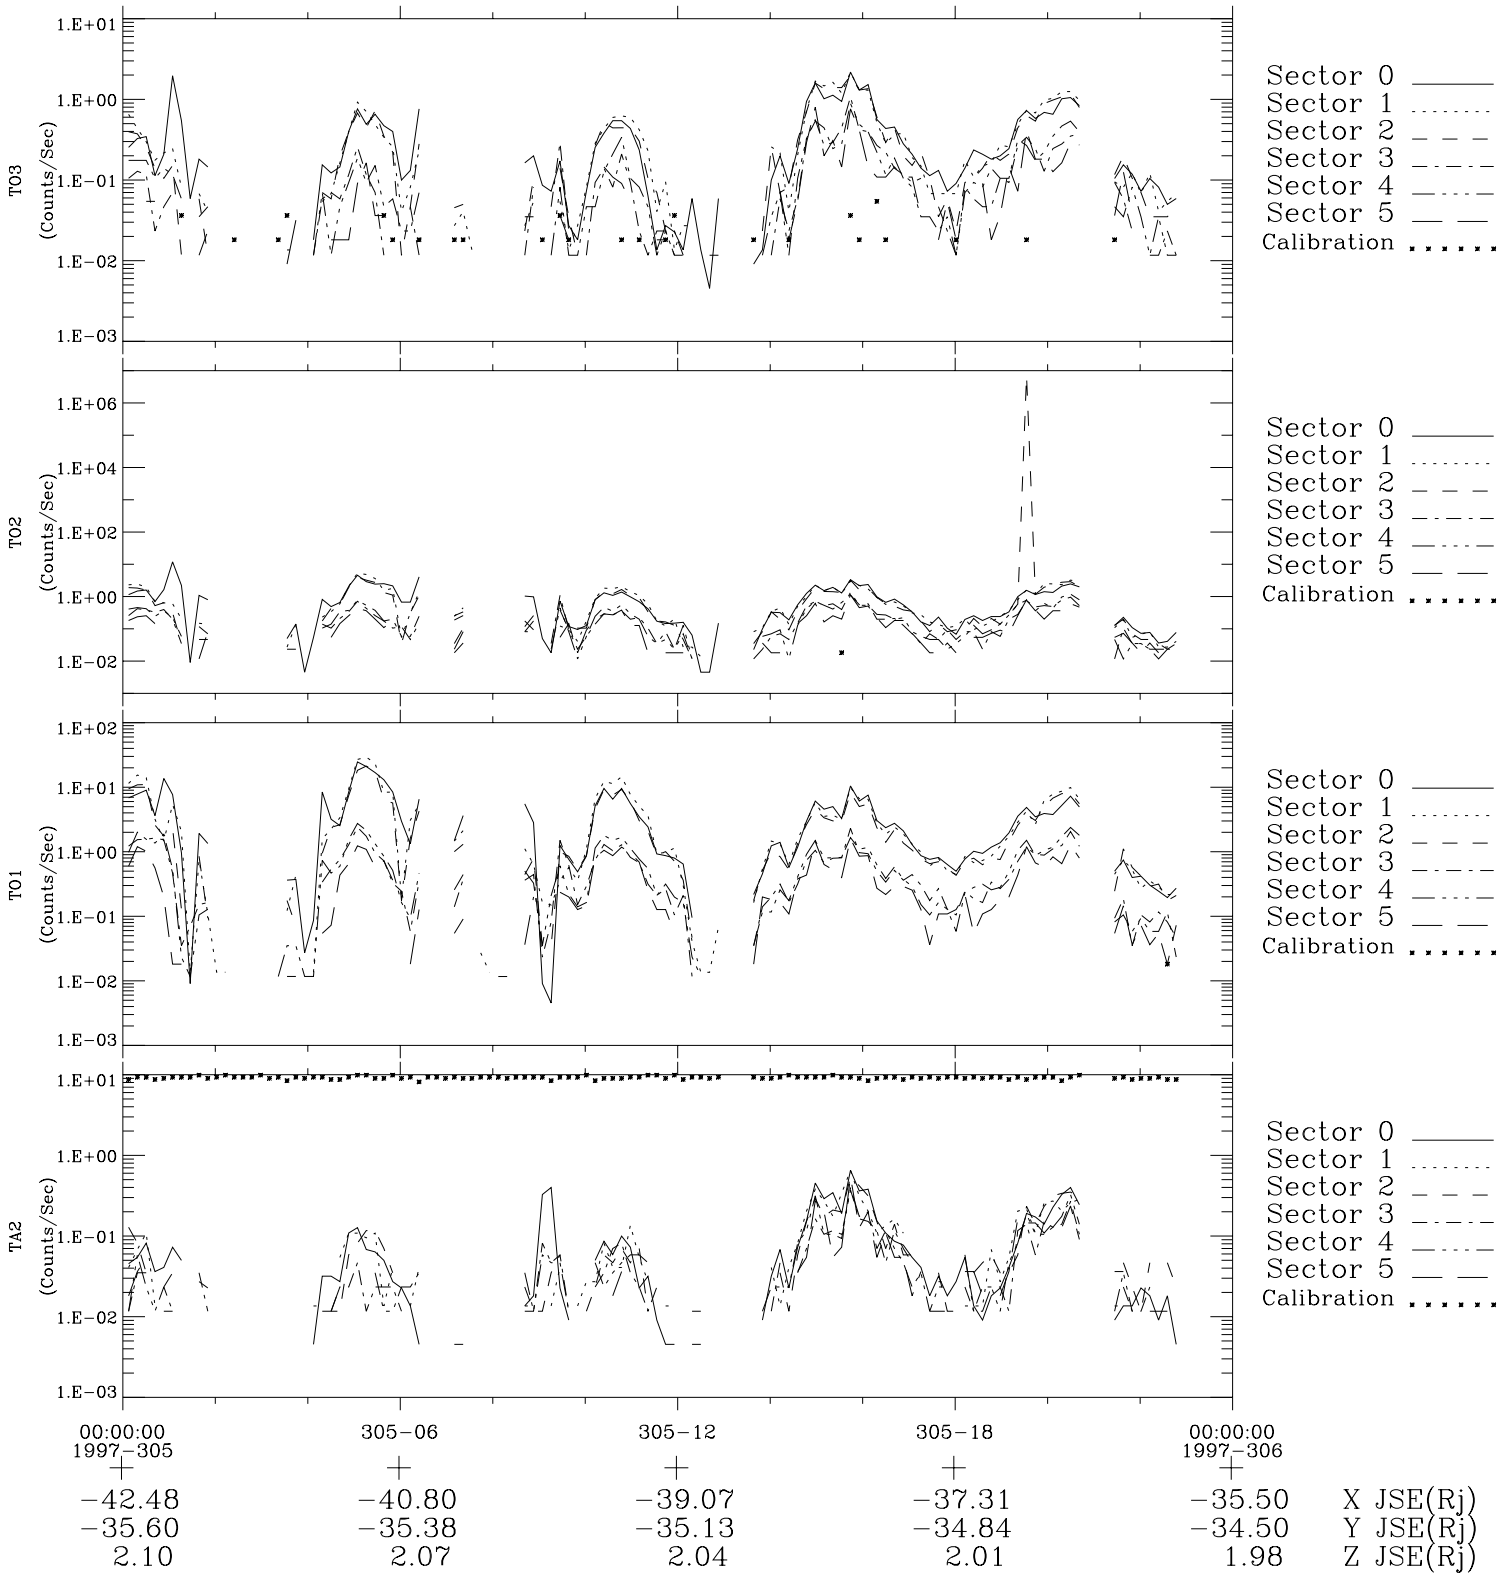

# Galileo EPD Real-Time Six-Sector 97305

Software Version: RTLINE\_R6 V 1.20  
Data Production: 06-03-00  
Plot Production: Sun Sep 16 07:29:56 2001

◇ = Jupiter look direction  
□ = Corotation look direction