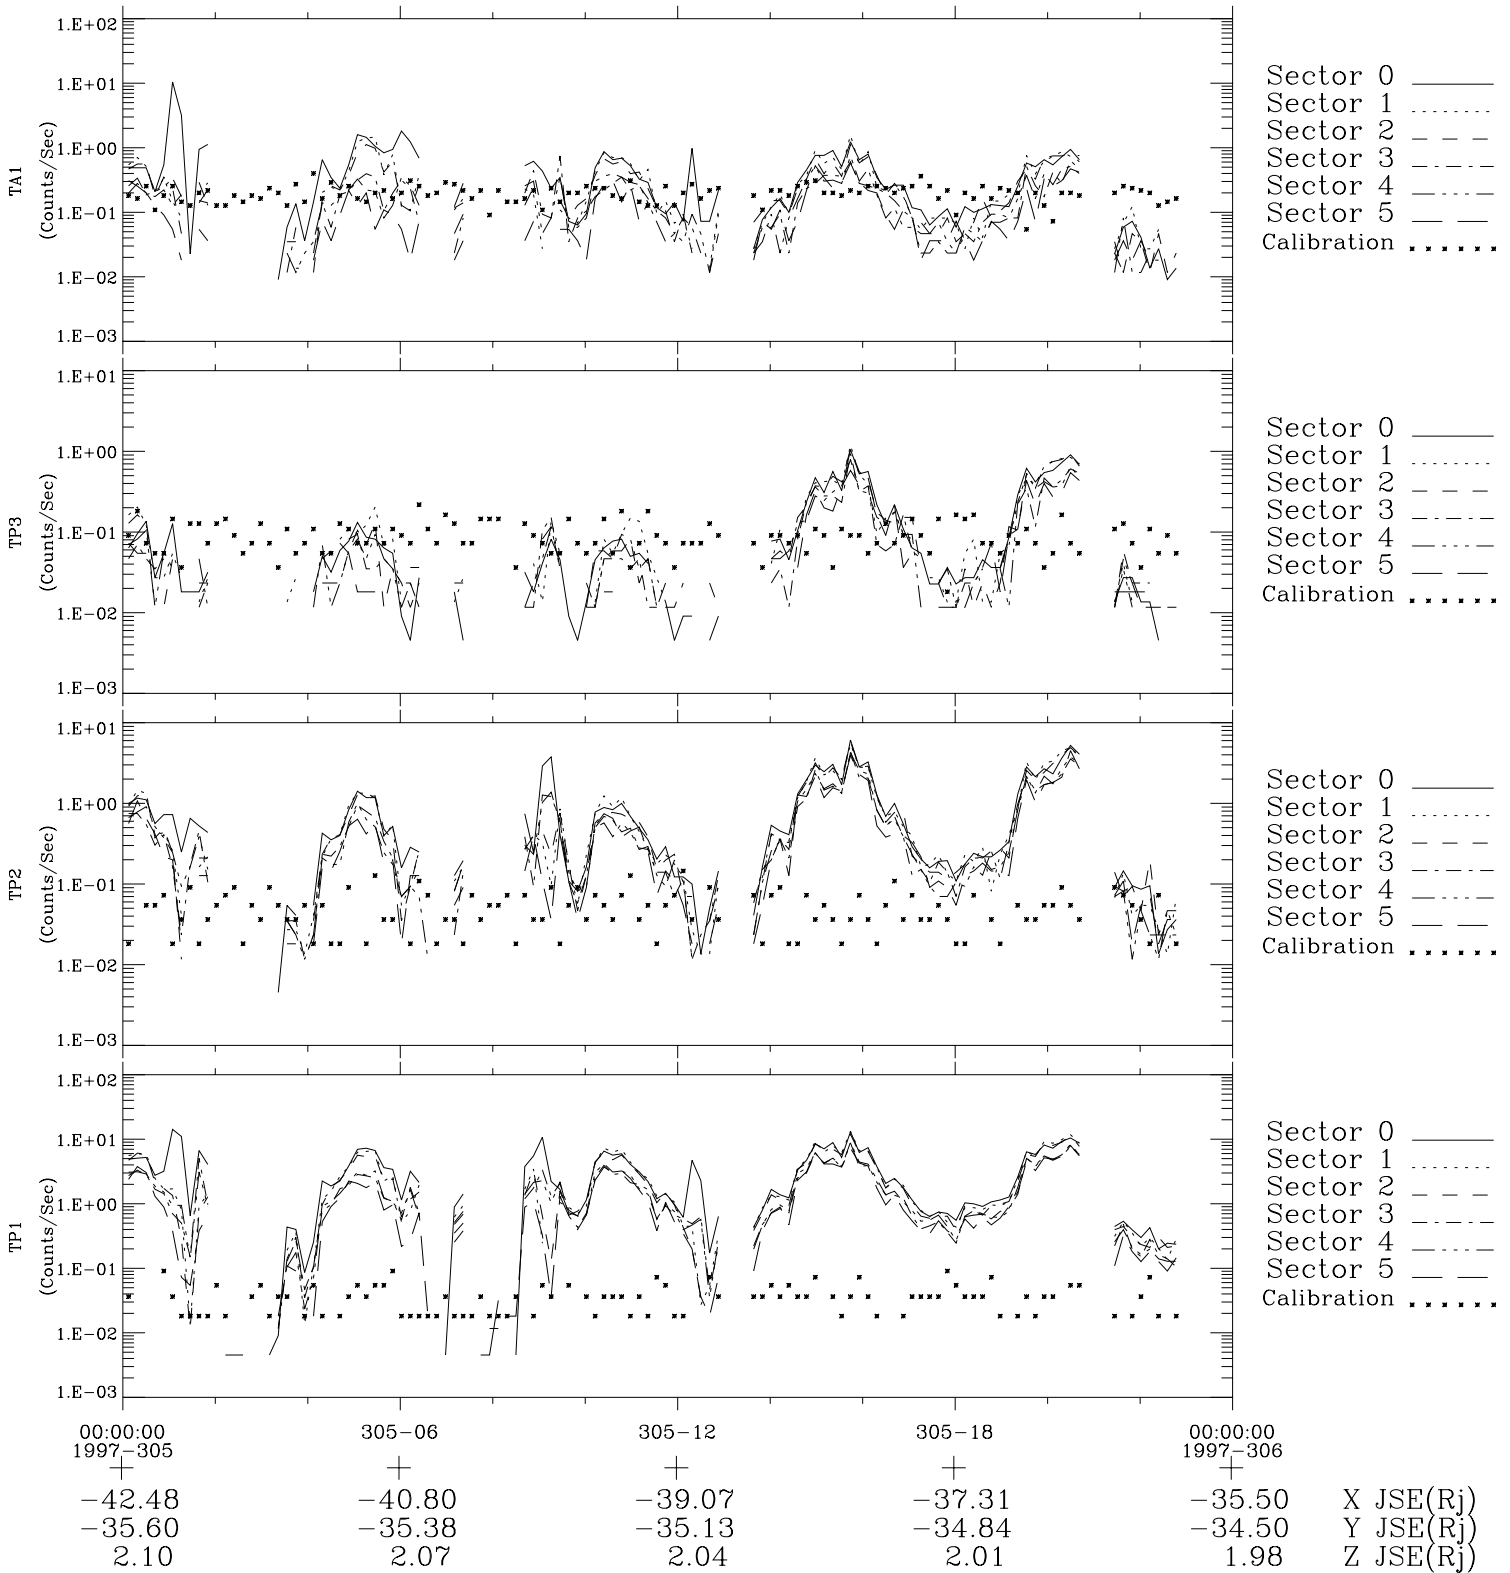

Galileo EPD Real-Time Six-Sector 97305

Software Version: RTLINE_R6 V 1.20
Data Production: 06-03-00
Plot Production: Sun Sep 16 07:29:55 2001

◇ = Jupiter look direction
□ = Corotation look direction