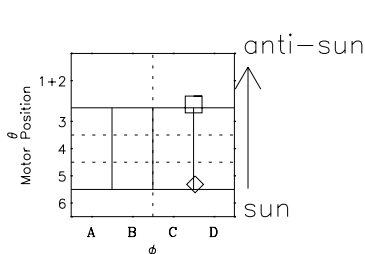

Galileo EPD Real-Time Six-Sector 97305

Software Version: RTLINE_R6 V 1.20
Data Production: 06-03-00
Plot Production: Sun Sep 16 07:29:55 2001

◇ = Jupiter look direction
□ = Corotation look direction