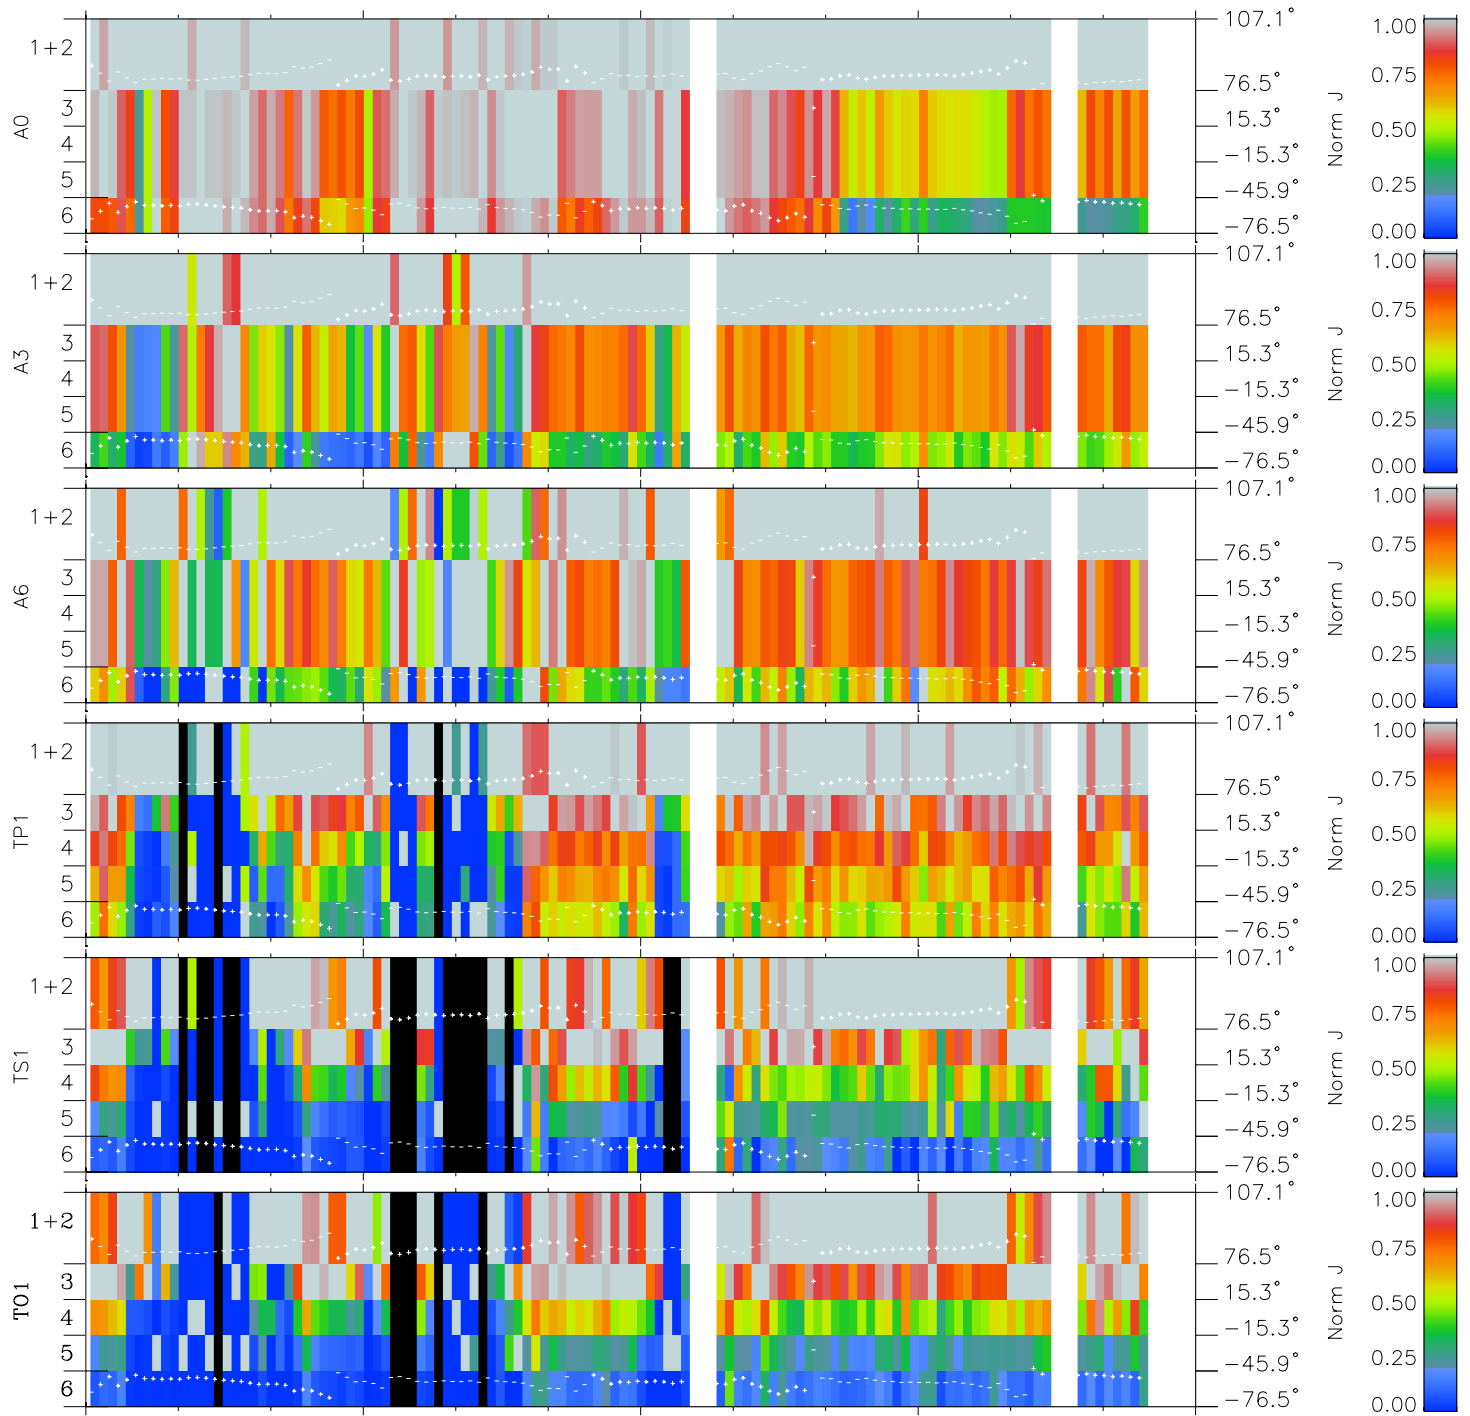

Galileo EPD Real Elevation Anisotropies 97305

Software Version: RTELEV_NORM V 1.20
Data Production: 06-03-00
Plot Production: Sun Sep 16 07:29:04 2001
Color File: wondr3
Geofactor File: 1.1

00:00:00 1997-305	305-06	305-12	305-18	00:00:00 1997-306	
+	+	+	+	+	X JSE(R _j)
-42.48	-40.80	-39.07	-37.31	-35.50	Y JSE(R _j)
-35.60	-35.38	-35.13	-34.84	-34.50	Z JSE(R _j)
2.10	2.07	2.04	2.01	1.98	

- ◇ = Jupiter look direction
- = Corotation look direction