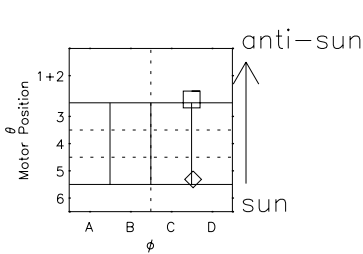

Galileo EPD Real Elevation Anisotropies 97305

Software Version: RTELEV_NORM V 1.20
Data Production: 06-03-00
Plot Production: Sun Sep 16 07:29:04 2001
Color File: wondr3
Geofactor File: 1.1

00:00:00 1997-305	305-06	305-12	305-18	00:00:00 1997-306	
+	+	+	+	+	X JSE(R _j)
-42.48	-40.80	-39.07	-37.31	-35.50	Y JSE(R _j)
-35.60	-35.38	-35.13	-34.84	-34.50	Z JSE(R _j)
2.10	2.07	2.04	2.01	1.98	

- ◇ = Jupiter look direction
- = Corotation look direction