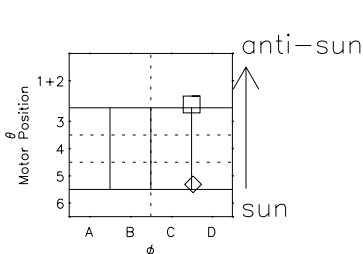

Galileo EPD Real Elevation Anisotropies 97305

Software Version: RTELEV_MEAN V 1.20
Data Production: 06-03-00
Plot Production: Sun Sep 16 07:28:41 2001
Color File: wondr3
Geofactor File: 1.1

- ◇ = Jupiter look direction
- = Corotation look direction