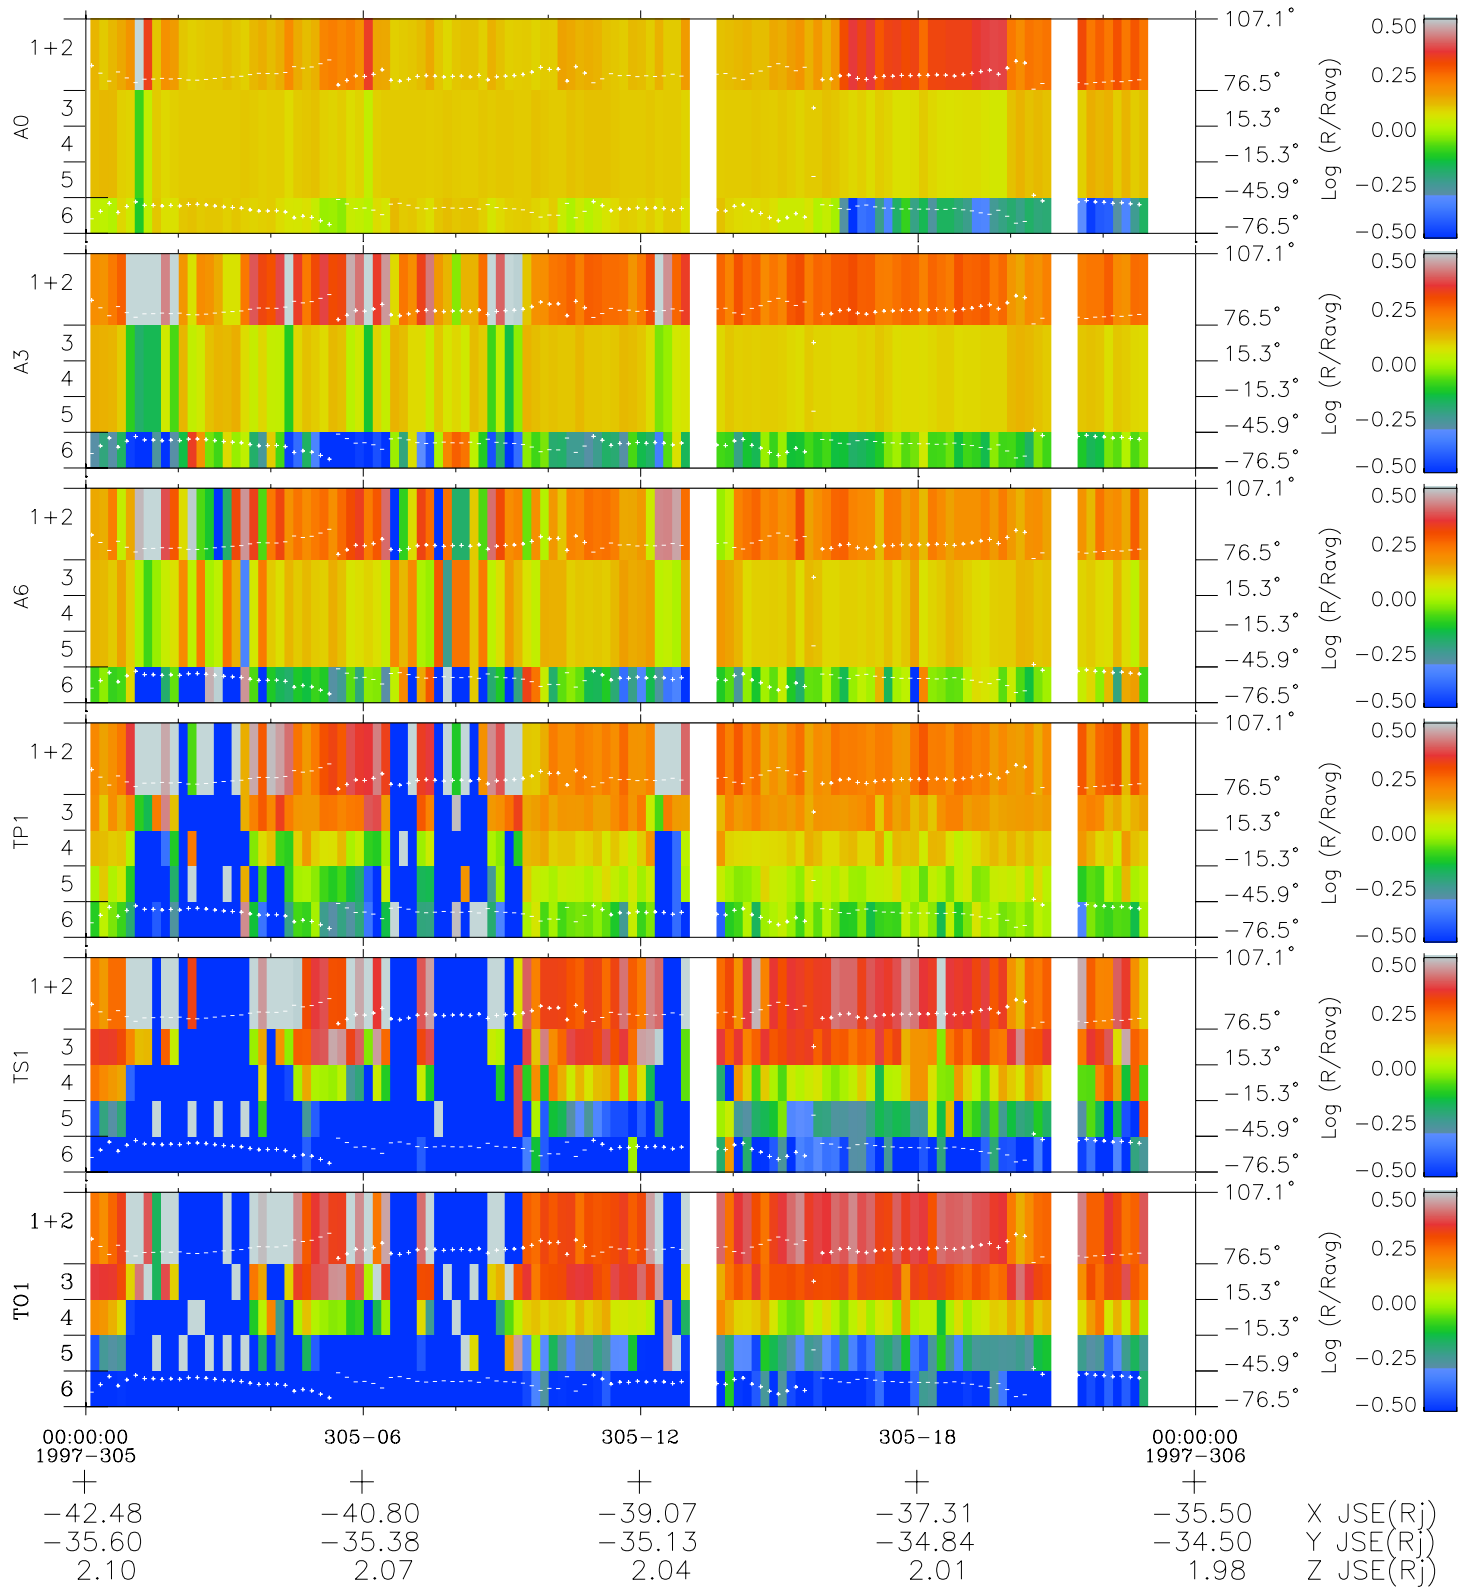

Galileo EPD Real Elevation Anisotropies 97305

Software Version: RTELEV_MEAN V 1.20
Data Production: 06-03-00
Plot Production: Sun Sep 16 07:28:41 2001
Color File: wondr3
Geofactor File: 1.1

- ◇ = Jupiter look direction
- = Corotation look direction