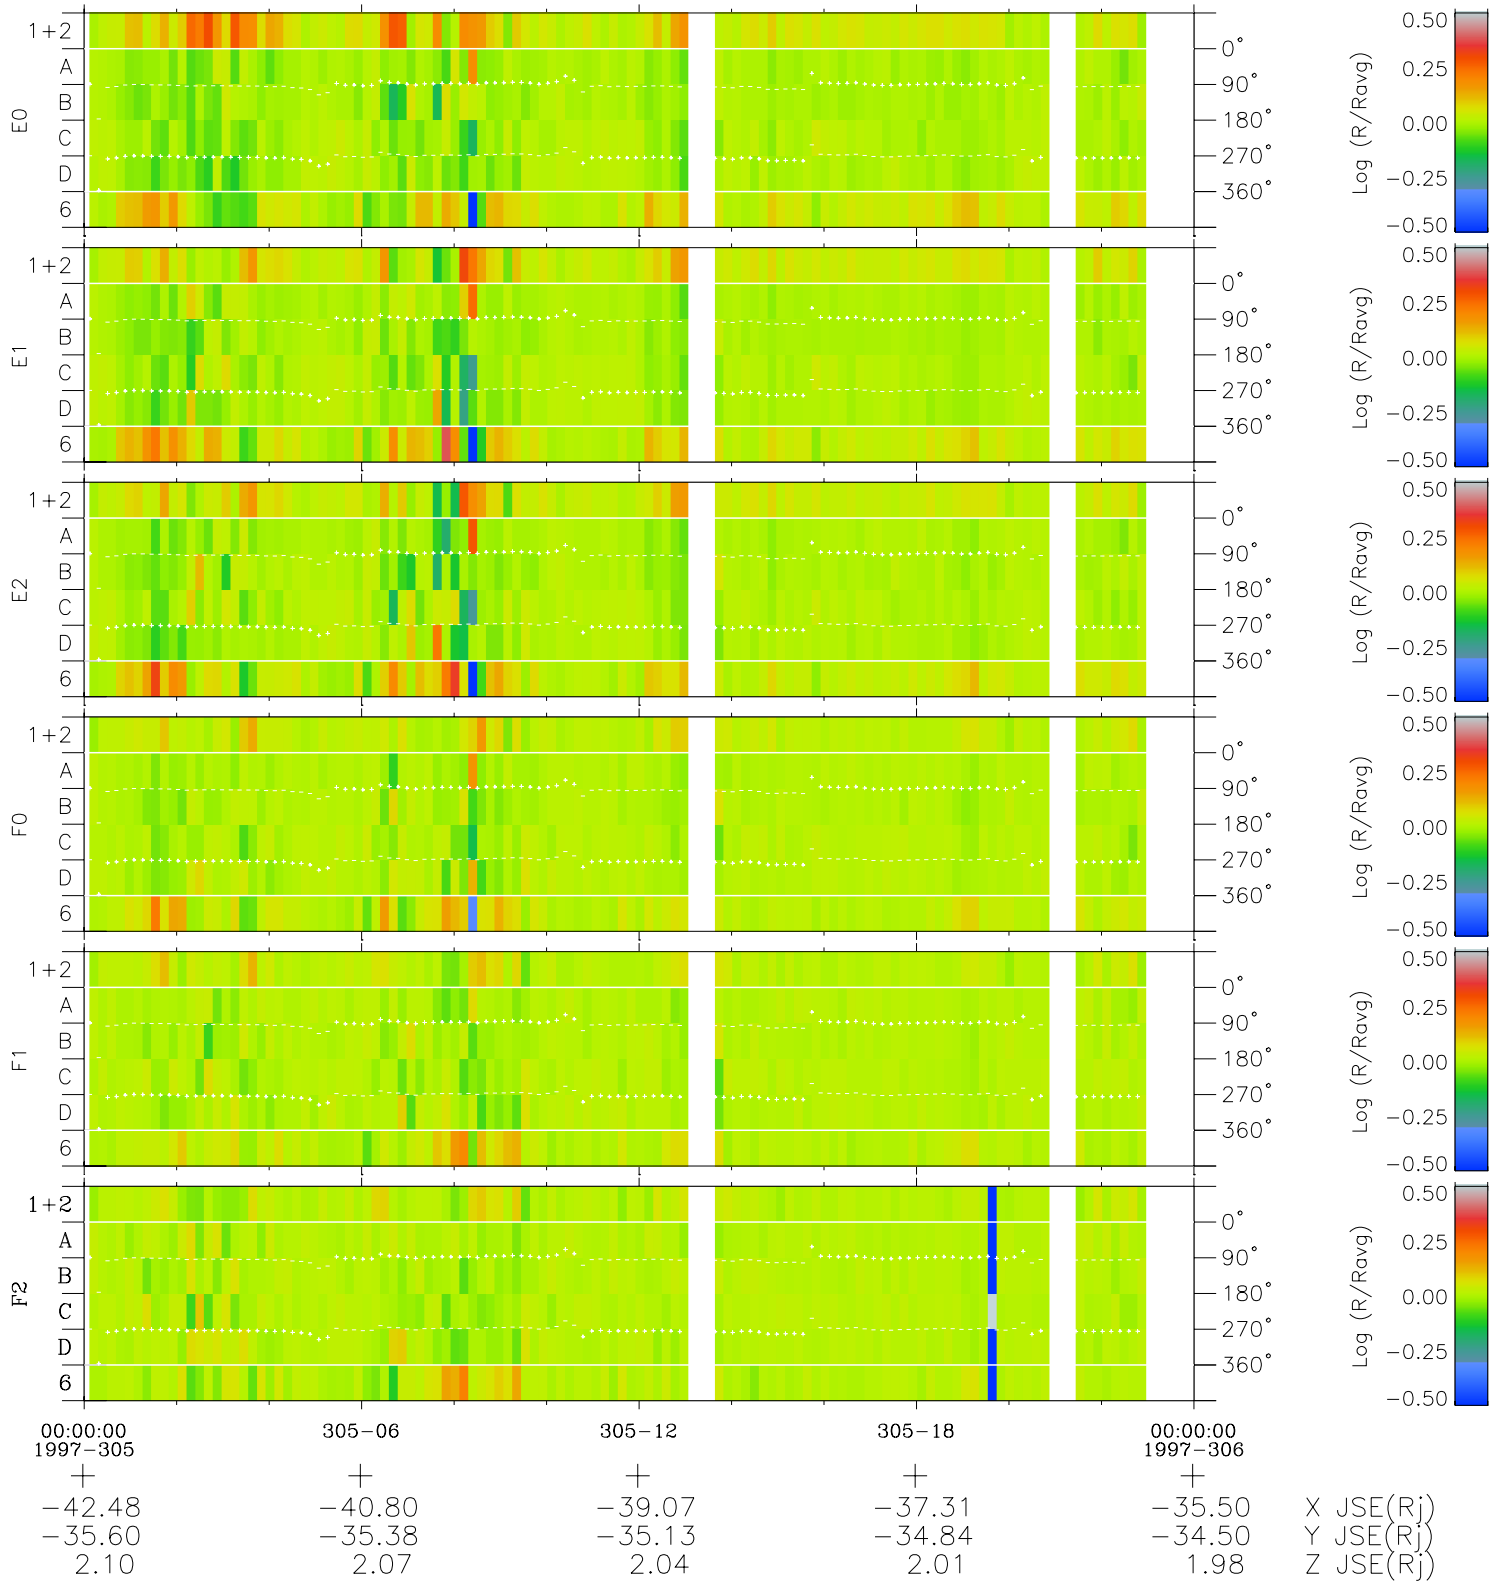

Galileo EPD Real Time Azimuth Anisotropies 97305

Software Version: RTAZIM_MEAN V 1.20
 Data Production: 06-03-00
 Plot Production: Sun Sep 16 07:29:21 2001
 Color File: wondr3
 Geofactor File: 1.1

- ◇ = Jupiter look direction
- = Corotation look direction