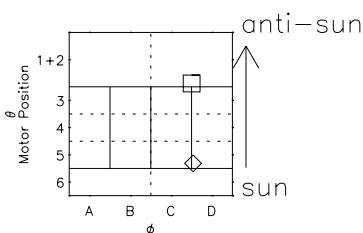

Galileo EPD Real Time Azimuth Anisotropies 97305

Software Version: RTAZIM_MEAN V 1.20
 Data Production: 06-03-00
 Plot Production: Sun Sep 16 07:29:21 2001
 Color File: wondr3
 Geofactor File: 1.1

- ◇ = Jupiter look direction
- = Corotation look direction