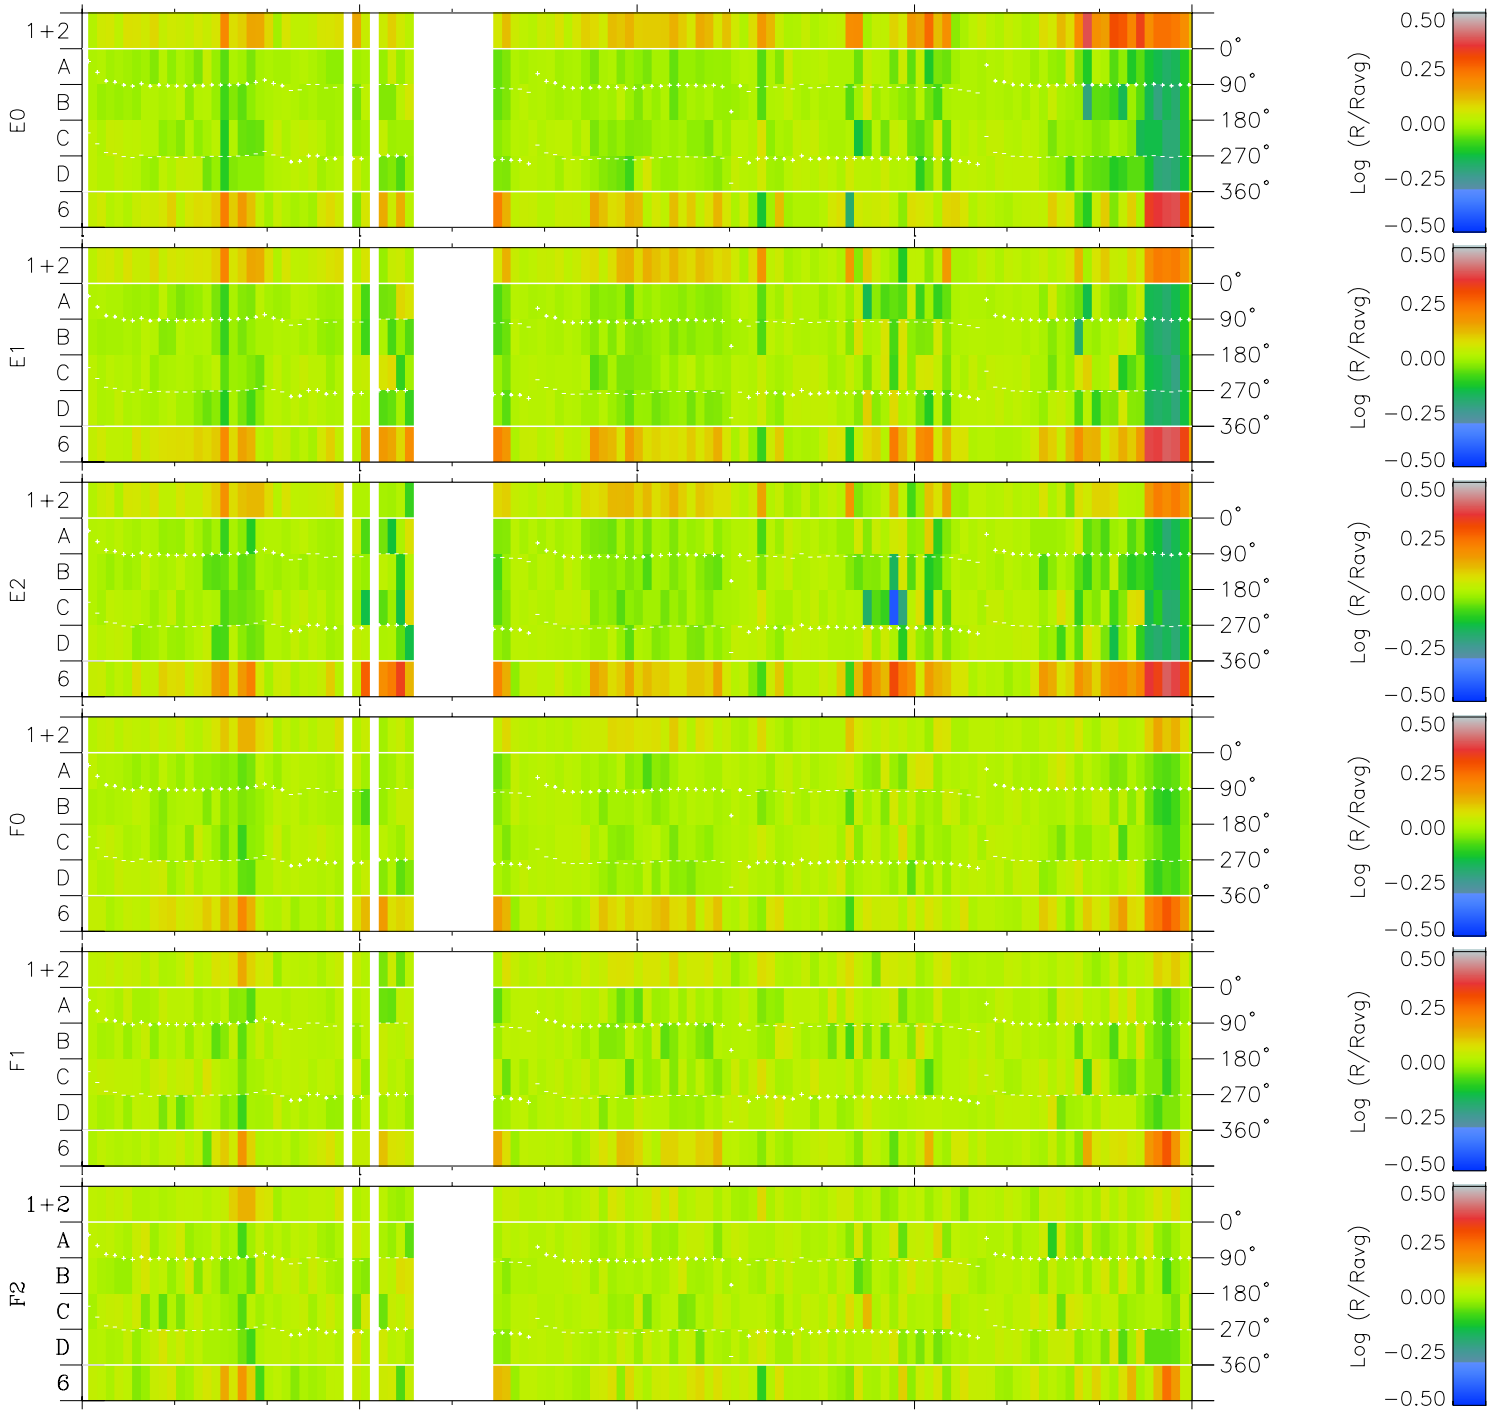

Galileo EPD Real Time Azimuth Anisotropies 97304

Software Version: RTAZIM_MEAN V 1.20
 Data Production: 06-03-00
 Plot Production: Sun Sep 16 07:21:15 2001
 Color File: wondr3
 Geofactor File: 1.1

00:00:00 1997-304	304-06	304-12	304-18	00:00:00 1997-305	
+	+	+	+	+	X JSE(R _j)
-48.81	-47.28	-45.72	-44.12	-42.48	Y JSE(R _j)
-36.17	-36.07	-35.94	-35.78	-35.60	Z JSE(R _j)
2.19	2.17	2.14	2.12	2.10	

◇ = Jupiter look direction
 □ = Corotation look direction