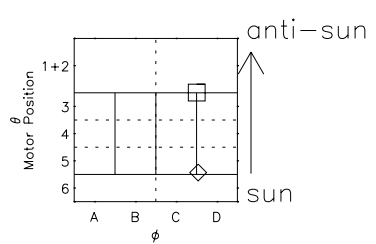

Galileo EPD Real Time Azimuth Anisotropies 97304

Software Version: RTAZIM_MEAN V 1.20
 Data Production: 06-03-00
 Plot Production: Sun Sep 16 07:21:15 2001
 Color File: wondr3
 Geofactor File: 1.1

00:00:00 1997-304	304-06	304-12	304-18	00:00:00 1997-305	
+	+	+	+	+	X JSE(R _j)
-48.81	-47.28	-45.72	-44.12	-42.48	Y JSE(R _j)
-36.17	-36.07	-35.94	-35.78	-35.60	Z JSE(R _j)
2.19	2.17	2.14	2.12	2.10	

◇ = Jupiter look direction
 □ = Corotation look direction