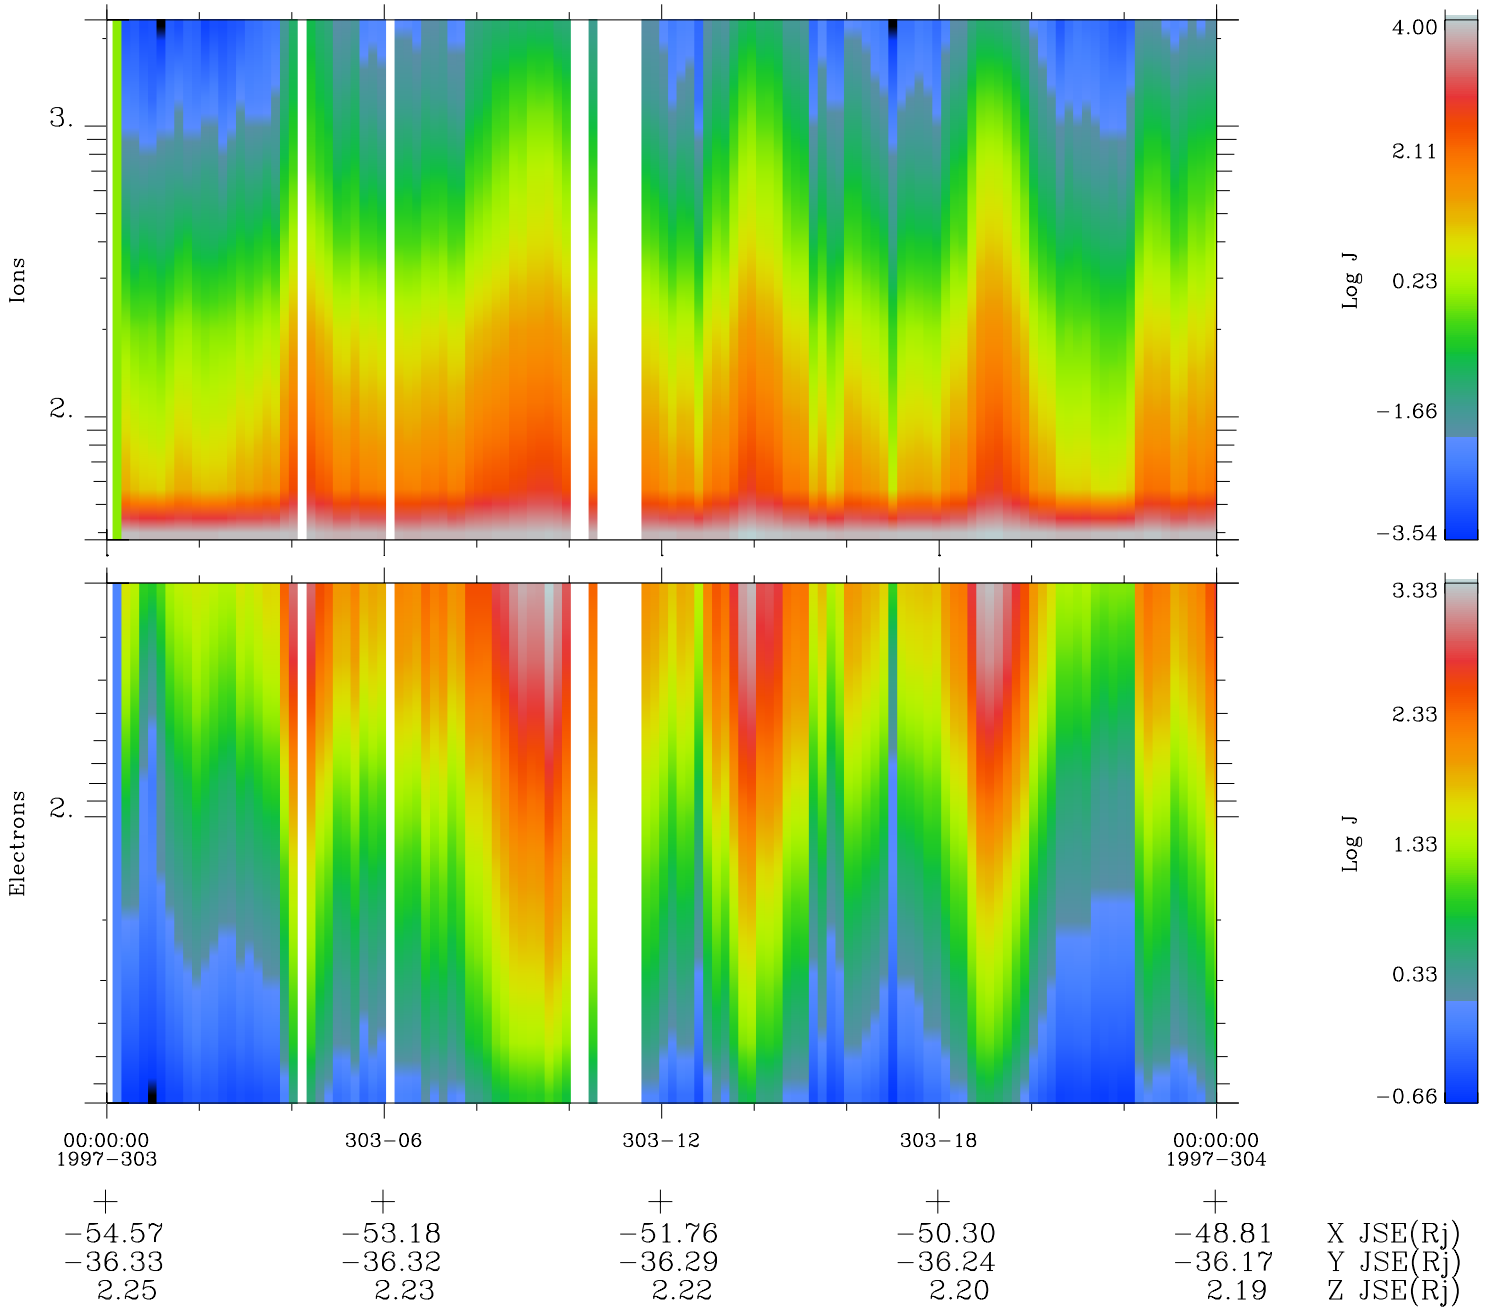

Galileo EPD Real Time Omni Spectrum 97303

Software Version: RTSPEC_OMNI V 1.20
 Data Production: 06-03-00
 Plot Production: Sun Sep 16 07:11:29 2001
 Color File: wondr3
 Geofactor File: 1.1

◇ = Jupiter look direction
 □ = Corotation look direction