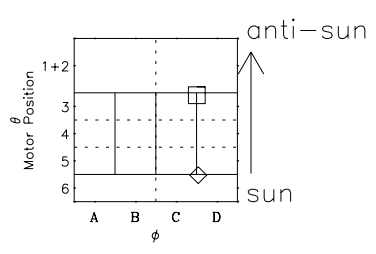

Galileo EPD Real Time Omni Spectrum 97303

Software Version: RTSPEC_OMNI V 1.20
 Data Production: 06-03-00
 Plot Production: Sun Sep 16 07:11:29 2001
 Color File: wondr3
 Geofactor File: 1.1

◇ = Jupiter look direction
 □ = Corotation look direction