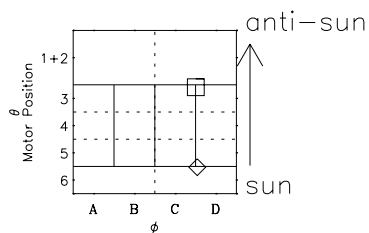

Galileo EPD Real-Time Omni 97303

Software Version: RTLINE_OMNI V 1.20
Data Production: 06-03-00
Plot Production: Sun Sep 16 07:13:28 2001

◇ = Jupiter look direction
□ = Corotation look direction