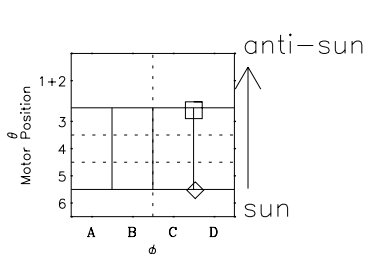

# Galileo EPD Real-Time Six-Sector 97303

Software Version: RTLINE\_R6 V 1.20  
Data Production: 06-03-00  
Plot Production: Sun Sep 16 07:13:37 2001

◇ = Jupiter look direction  
□ = Corotation look direction