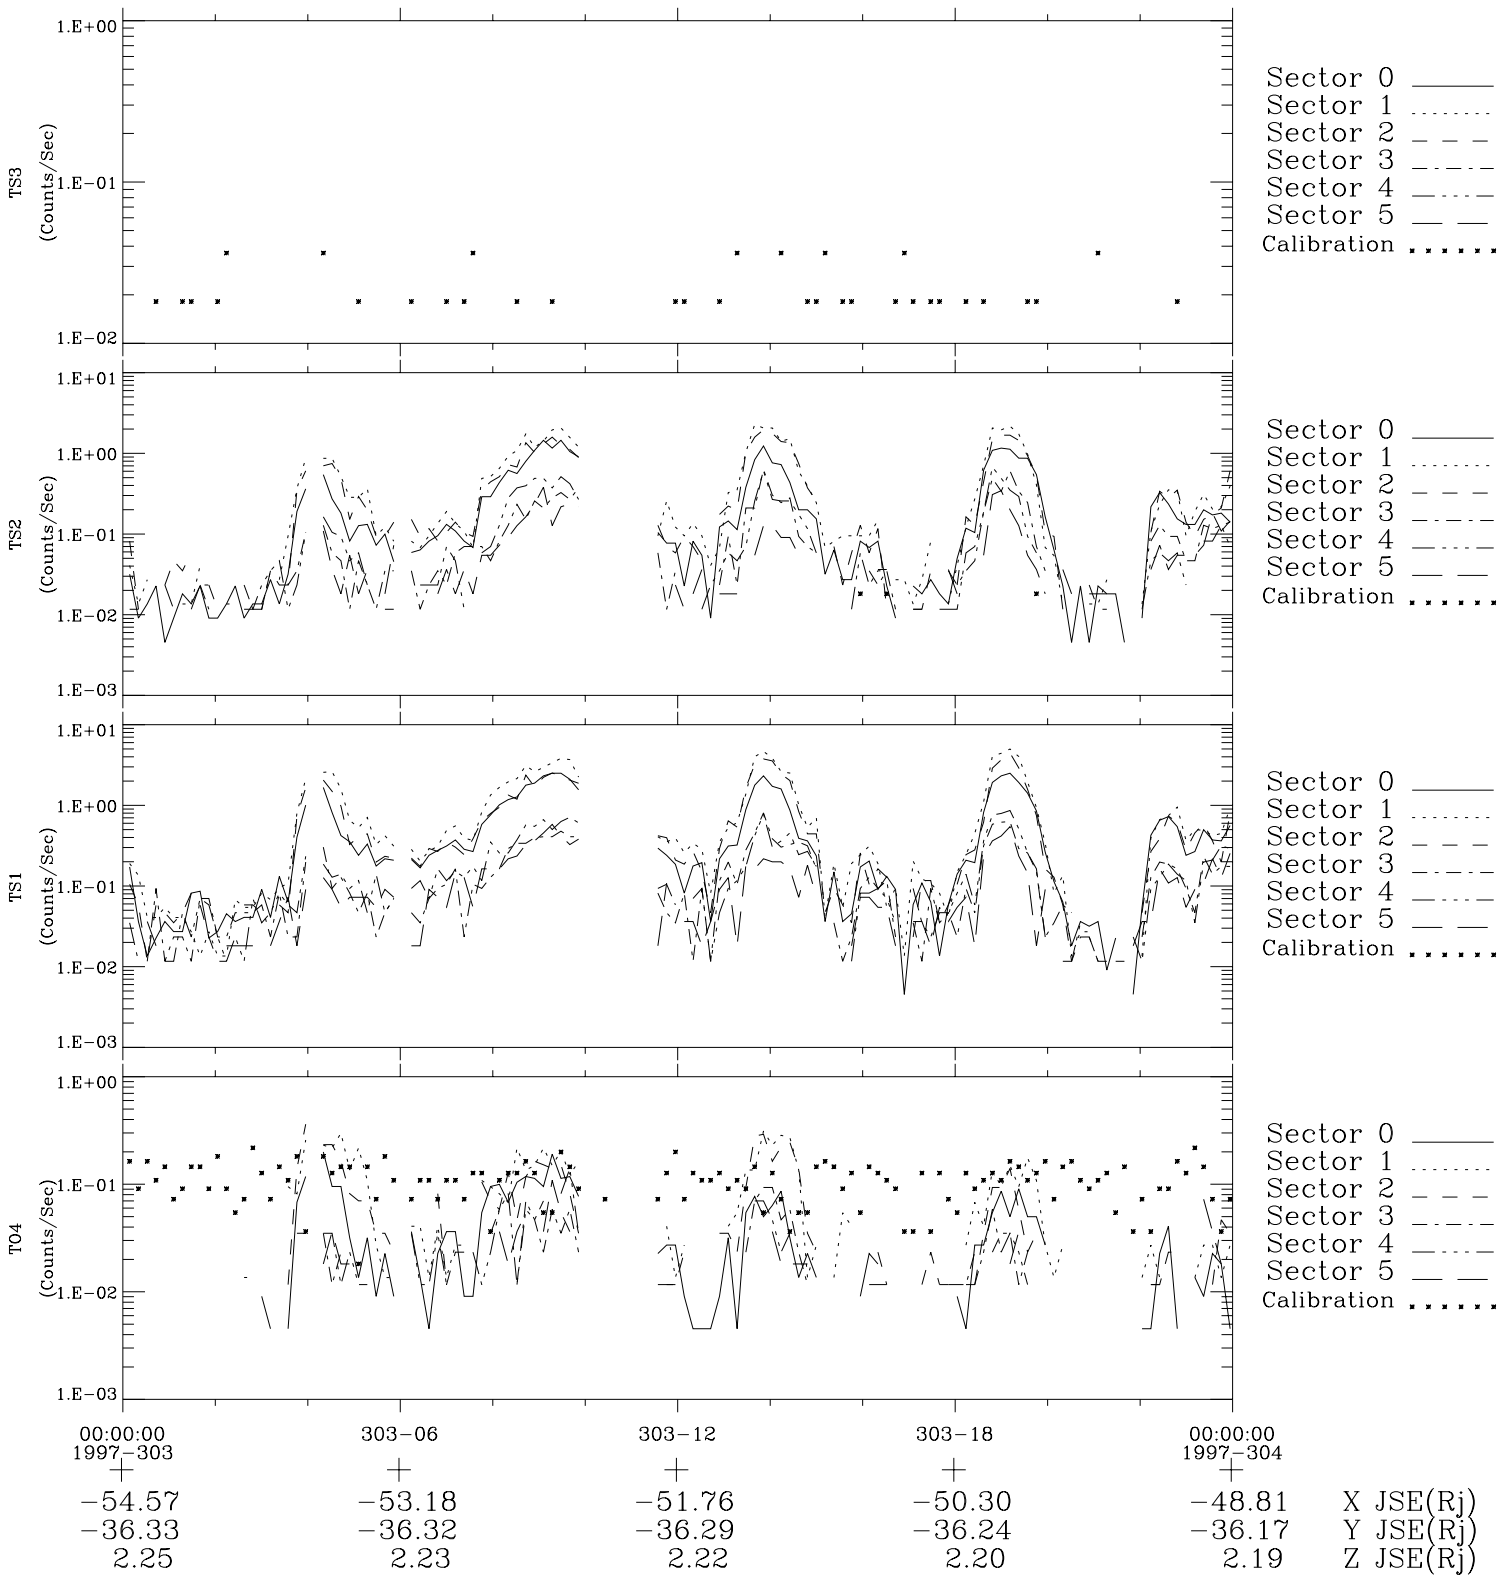

# Galileo EPD Real-Time Six-Sector 97303

Software Version: RTLINE\_R6 V 1.20  
Data Production: 06-03-00  
Plot Production: Sun Sep 16 07:13:37 2001

◇ = Jupiter look direction  
□ = Corotation look direction