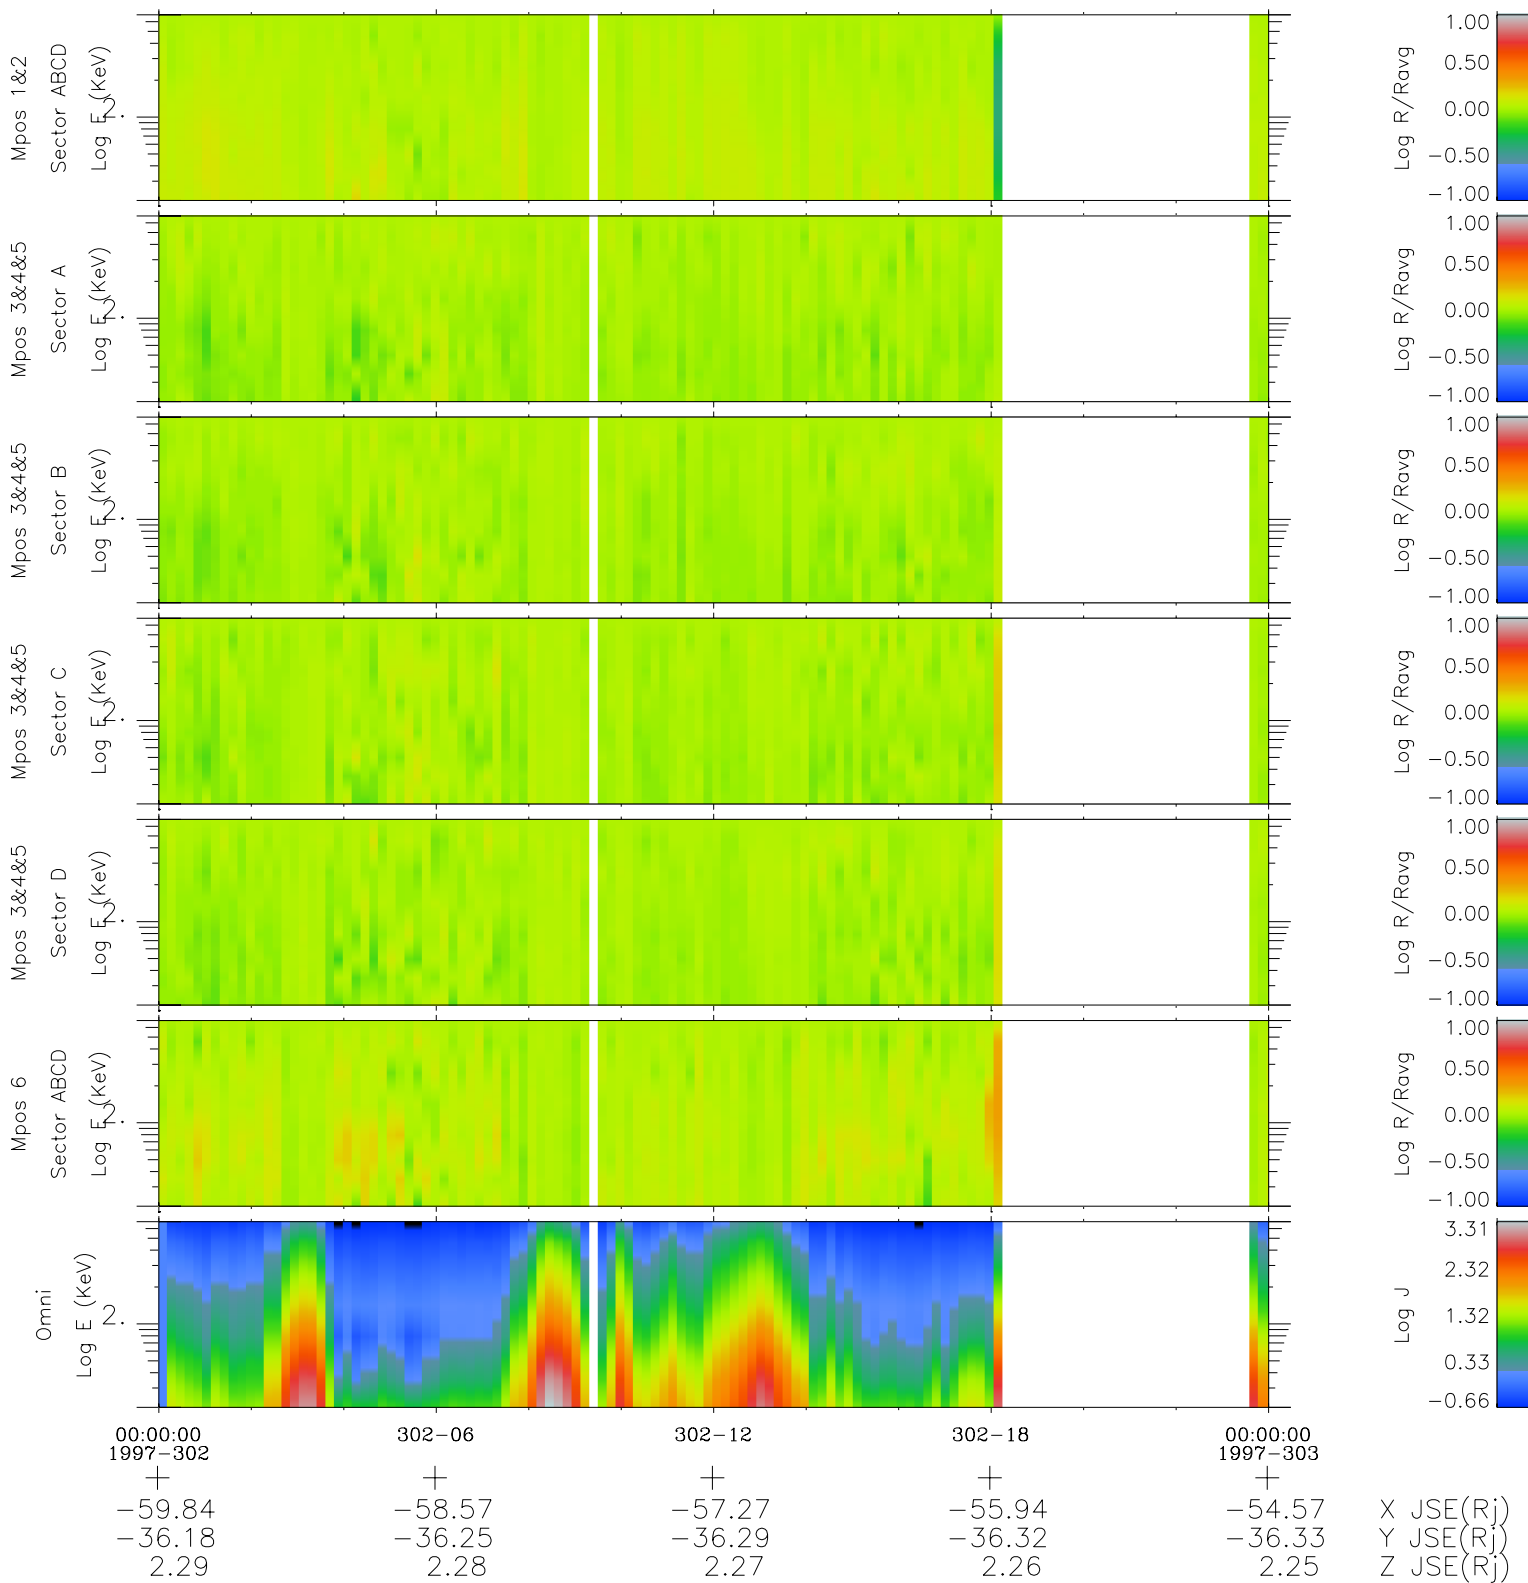

Galileo EPD Real Time R6 Electrons Spectra 97302

Software Version: RTSPEC_R6 V 1.20
 Data Production: 06-03-00
 Plot Production: Sun Sep 16 07:03:21 2001
 Color File: wondr3
 Geofactor File: 1.1

- ◇ = Jupiter look direction
- = Corotation look direction