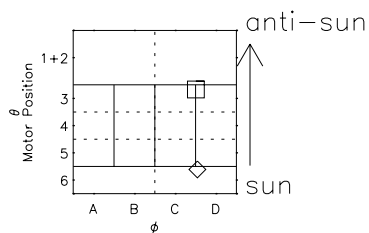

Galileo EPD Real Time R6 Electrons Spectra 97302

Software Version: RTSPEC_R6 V 1.20
 Data Production: 06-03-00
 Plot Production: Sun Sep 16 07:03:21 2001
 Color File: wondr3
 Geofactor File: 1.1

- ◇ = Jupiter look direction
- = Corotation look direction