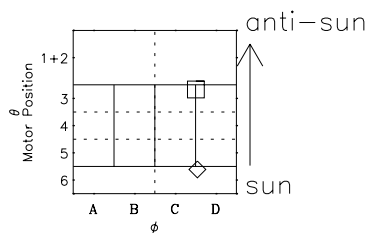

Galileo EPD Real-Time Omni 97302

Software Version: RTLINE_OMNI V 1.20
Data Production: 06-03-00
Plot Production: Sun Sep 16 07:05:16 2001

- ◇ = Jupiter look direction
- = Corotation look direction