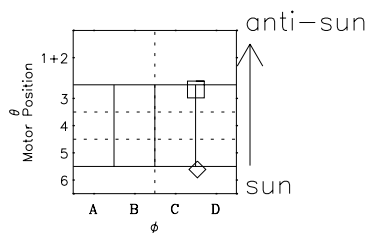

Galileo EPD Real-Time Omni 97302

Software Version: RTLINE_OMNI V 1.20
Data Production: 06-03-00
Plot Production: Sun Sep 16 07:05:15 2001

- ◇ = Jupiter look direction
- = Corotation look direction