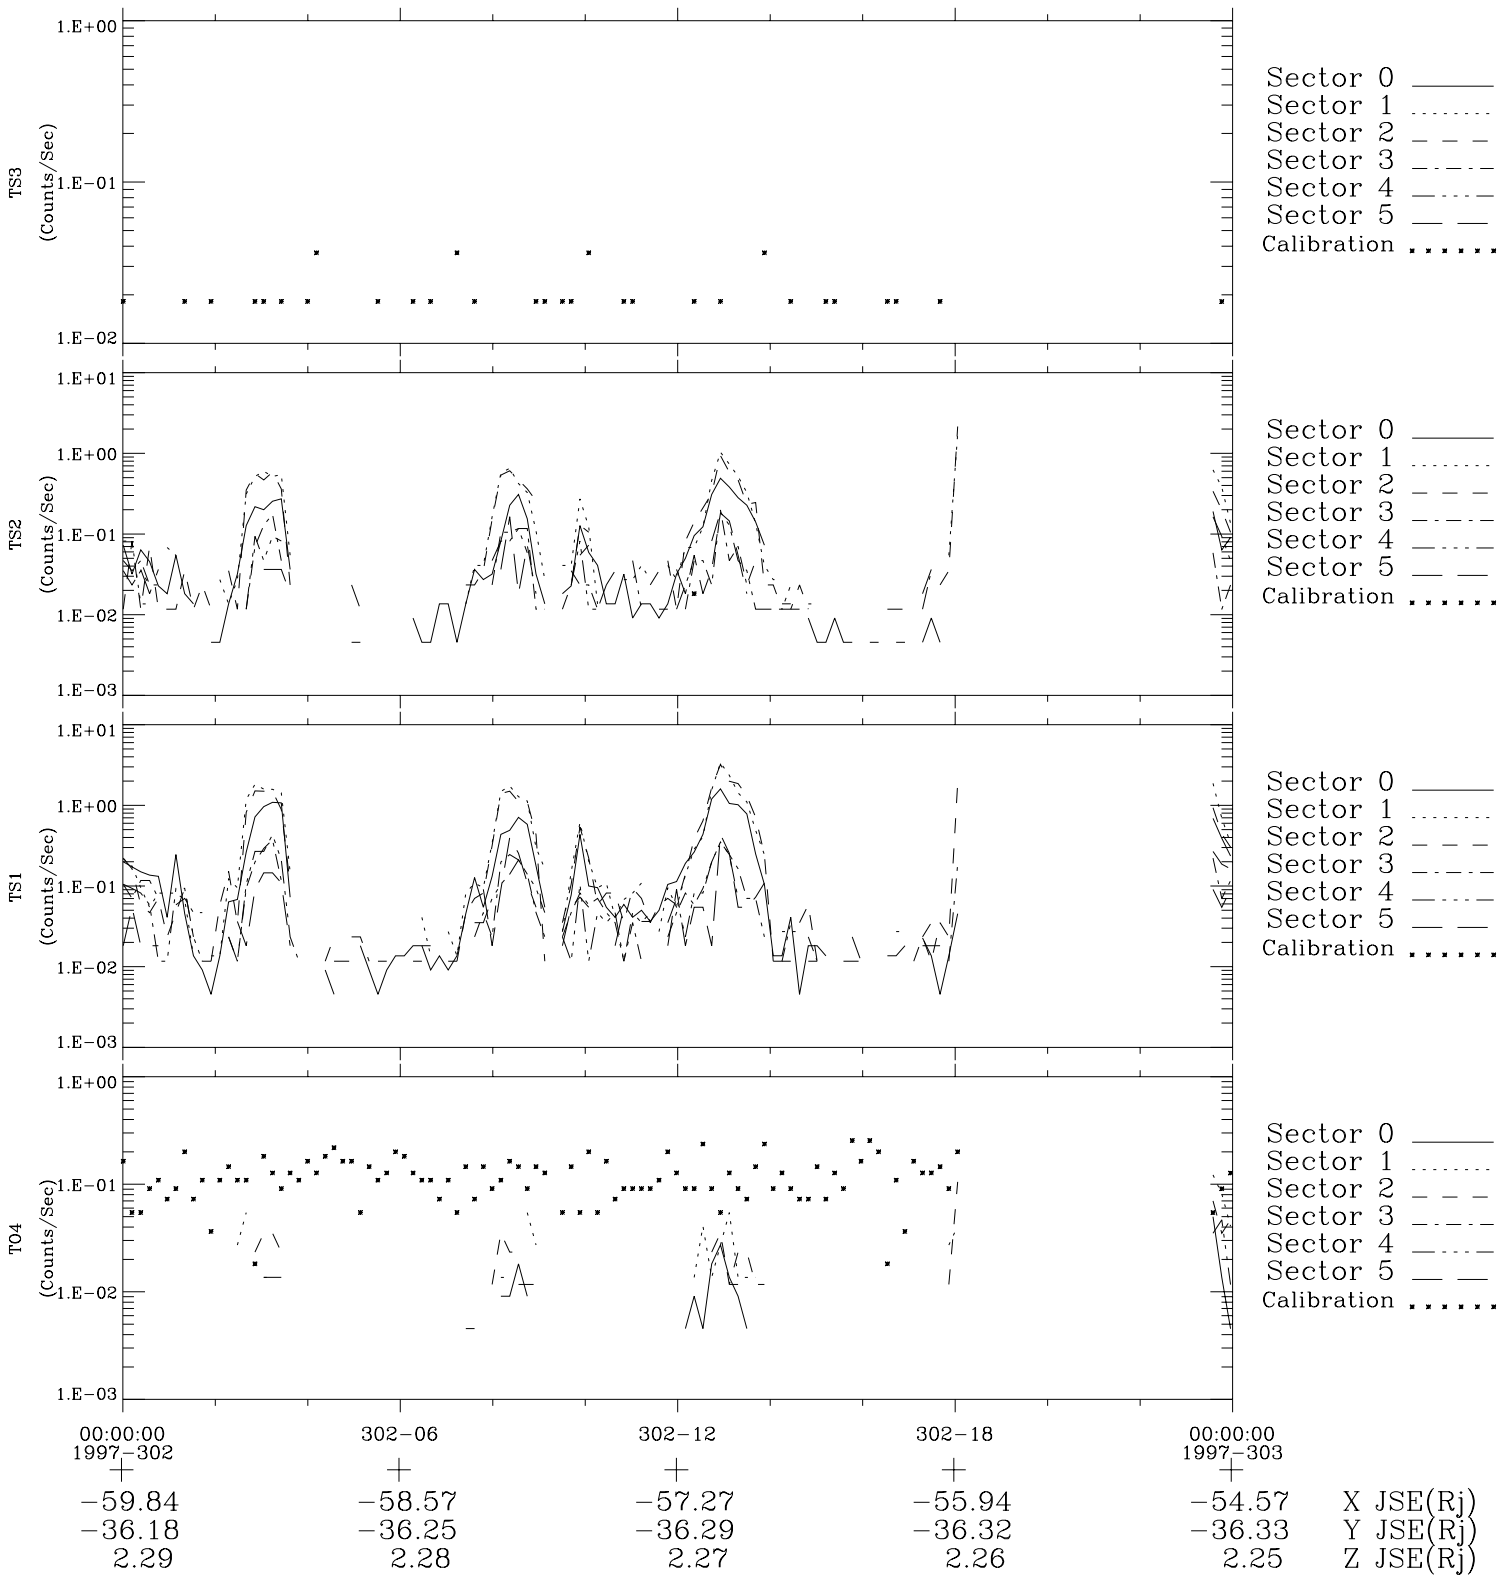

# Galileo EPD Real-Time Six-Sector 97302

Software Version: RTLINE\_R6 V 1.20  
Data Production: 06-03-00  
Plot Production: Sun Sep 16 07:05:23 2001

◇ = Jupiter look direction  
□ = Corotation look direction