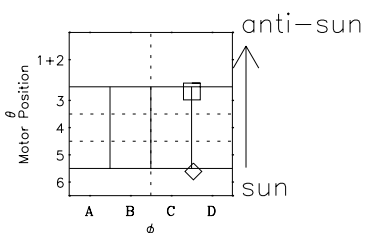

# Galileo EPD Real-Time Six-Sector 97302

Software Version: RTLINE\_R6 V 1.20  
Data Production: 06-03-00  
Plot Production: Sun Sep 16 07:05:23 2001

◇ = Jupiter look direction  
□ = Corotation look direction