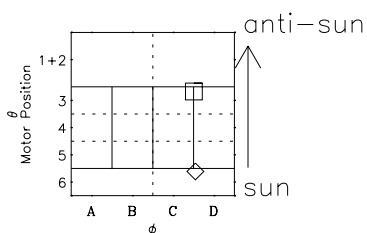

# Galileo EPD Real-Time Six-Sector 97302

Software Version: RTLINE\_R6 V 1.20  
Data Production: 06-03-00  
Plot Production: Sun Sep 16 07:05:22 2001

◇ = Jupiter look direction  
□ = Corotation look direction