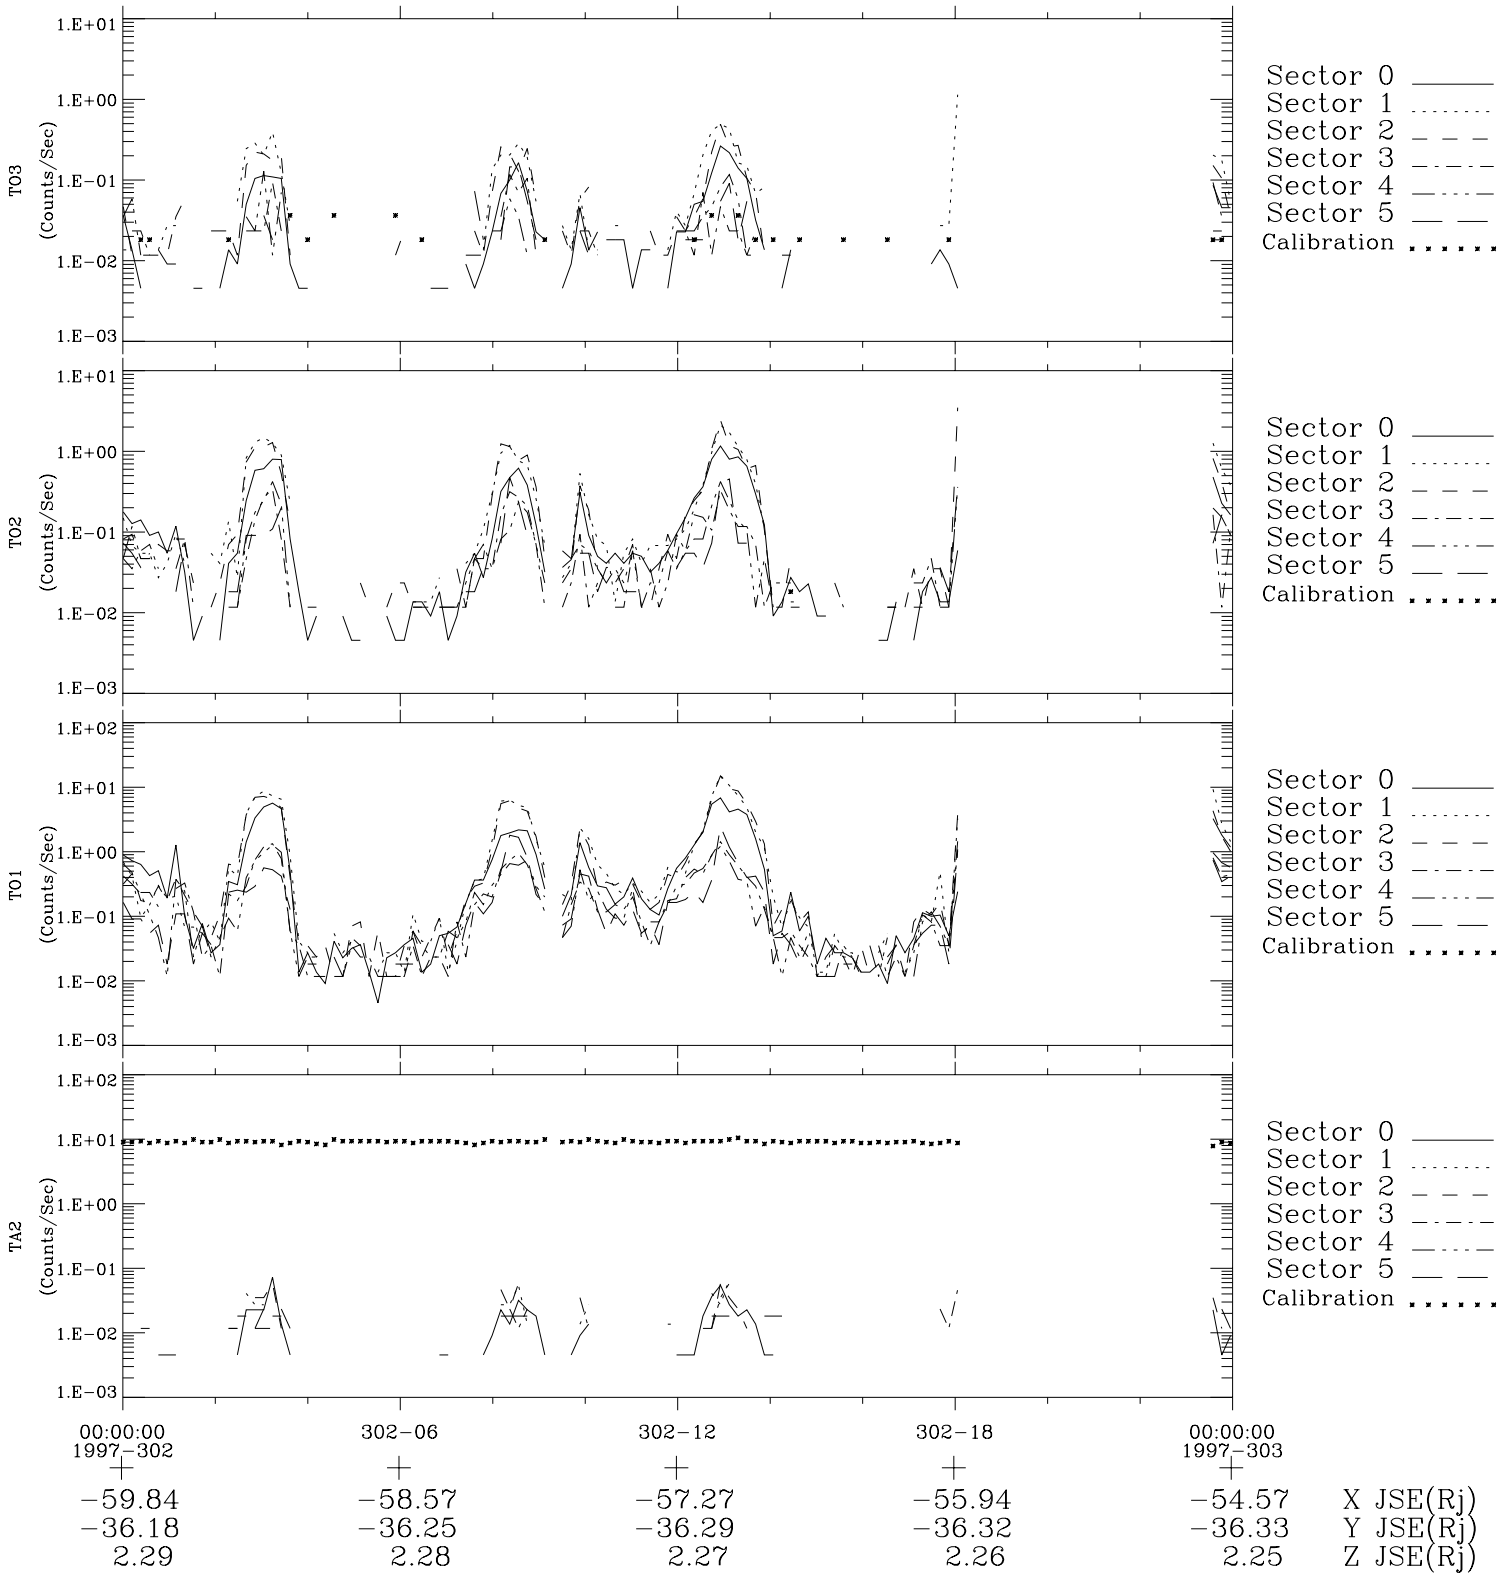

# Galileo EPD Real-Time Six-Sector 97302

Software Version: RTLINE\_R6 V 1.20  
Data Production: 06-03-00  
Plot Production: Sun Sep 16 07:05:22 2001

◇ = Jupiter look direction  
□ = Corotation look direction