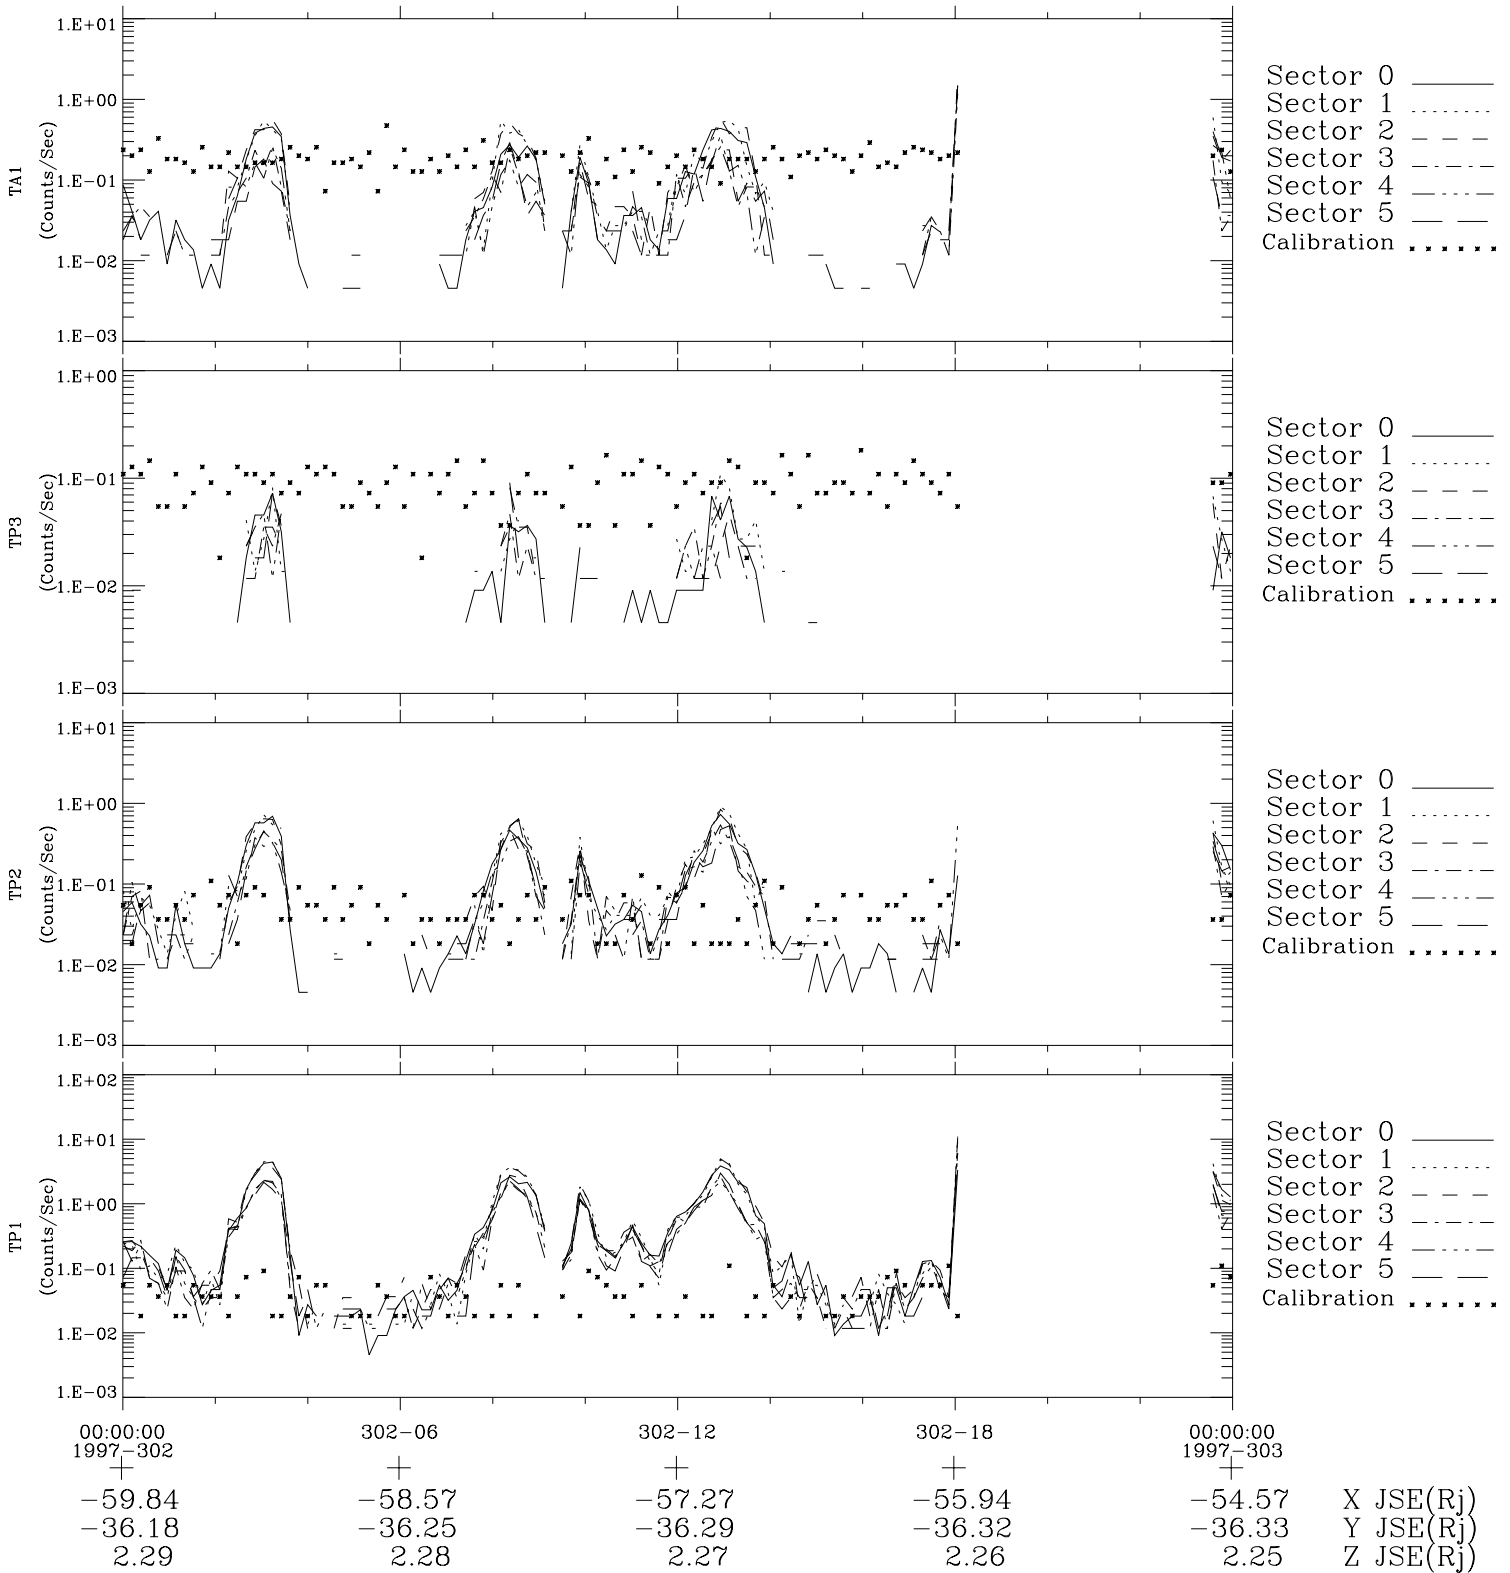

# Galileo EPD Real-Time Six-Sector 97302

Software Version: RTLINE\_R6 V 1.20  
Data Production: 06-03-00  
Plot Production: Sun Sep 16 07:05:21 2001

- ◇ = Jupiter look direction
- = Corotation look direction