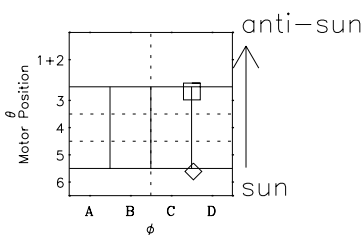

# Galileo EPD Real-Time Six-Sector 97302

Software Version: RTLINE\_R6 V 1.20  
Data Production: 06-03-00  
Plot Production: Sun Sep 16 07:05:21 2001

- ◇ = Jupiter look direction
- = Corotation look direction