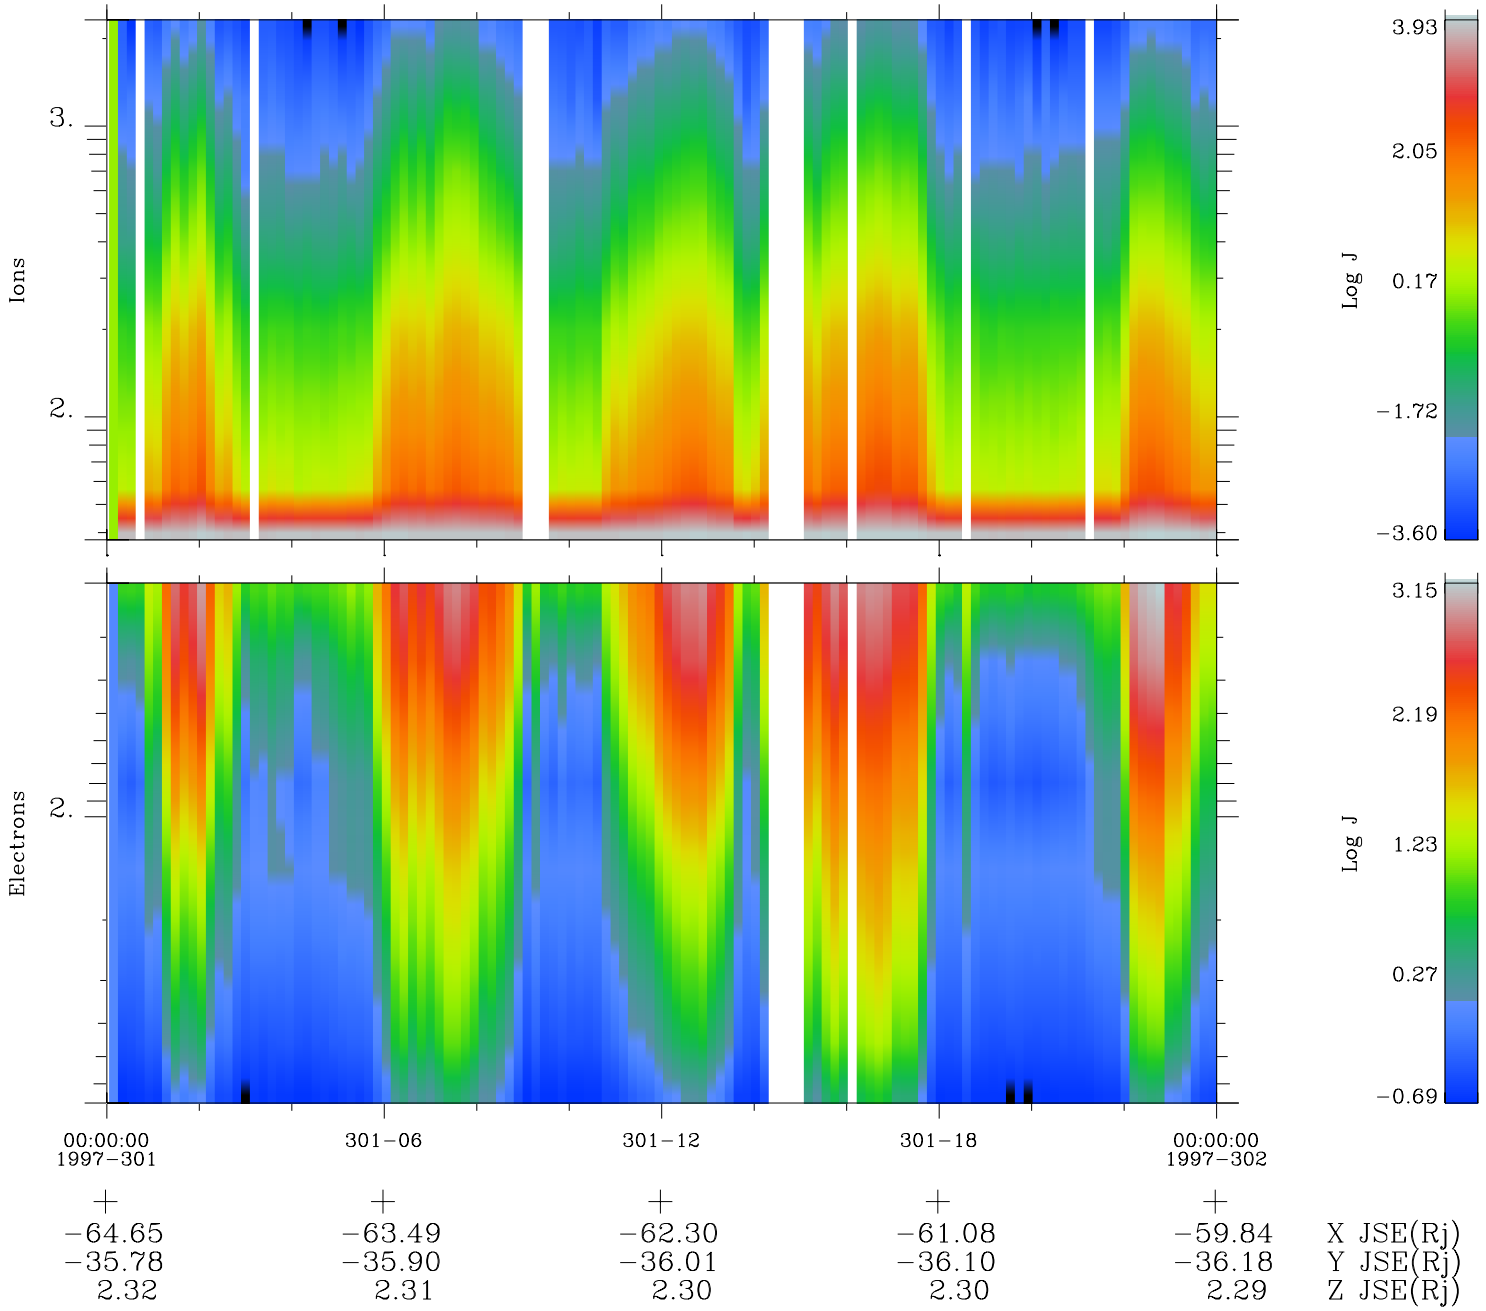

Galileo EPD Real Time Omni Spectrum 97301

Software Version: RTSPEC_OMNI V 1.20
 Data Production: 06-03-00
 Plot Production: Sun Sep 16 06:55:20 2001
 Color File: wondr3
 Geofactor File: 1.1

◇ = Jupiter look direction
 □ = Corotation look direction