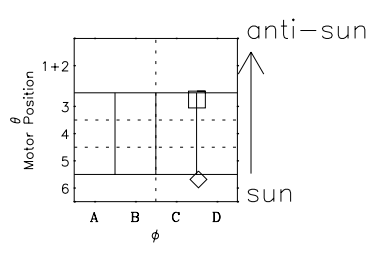

Galileo EPD Real Time Omni Spectrum 97301

Software Version: RTSPEC_OMNI V 1.20
 Data Production: 06-03-00
 Plot Production: Sun Sep 16 06:55:20 2001
 Color File: wondr3
 Geofactor File: 1.1

◇ = Jupiter look direction
 □ = Corotation look direction