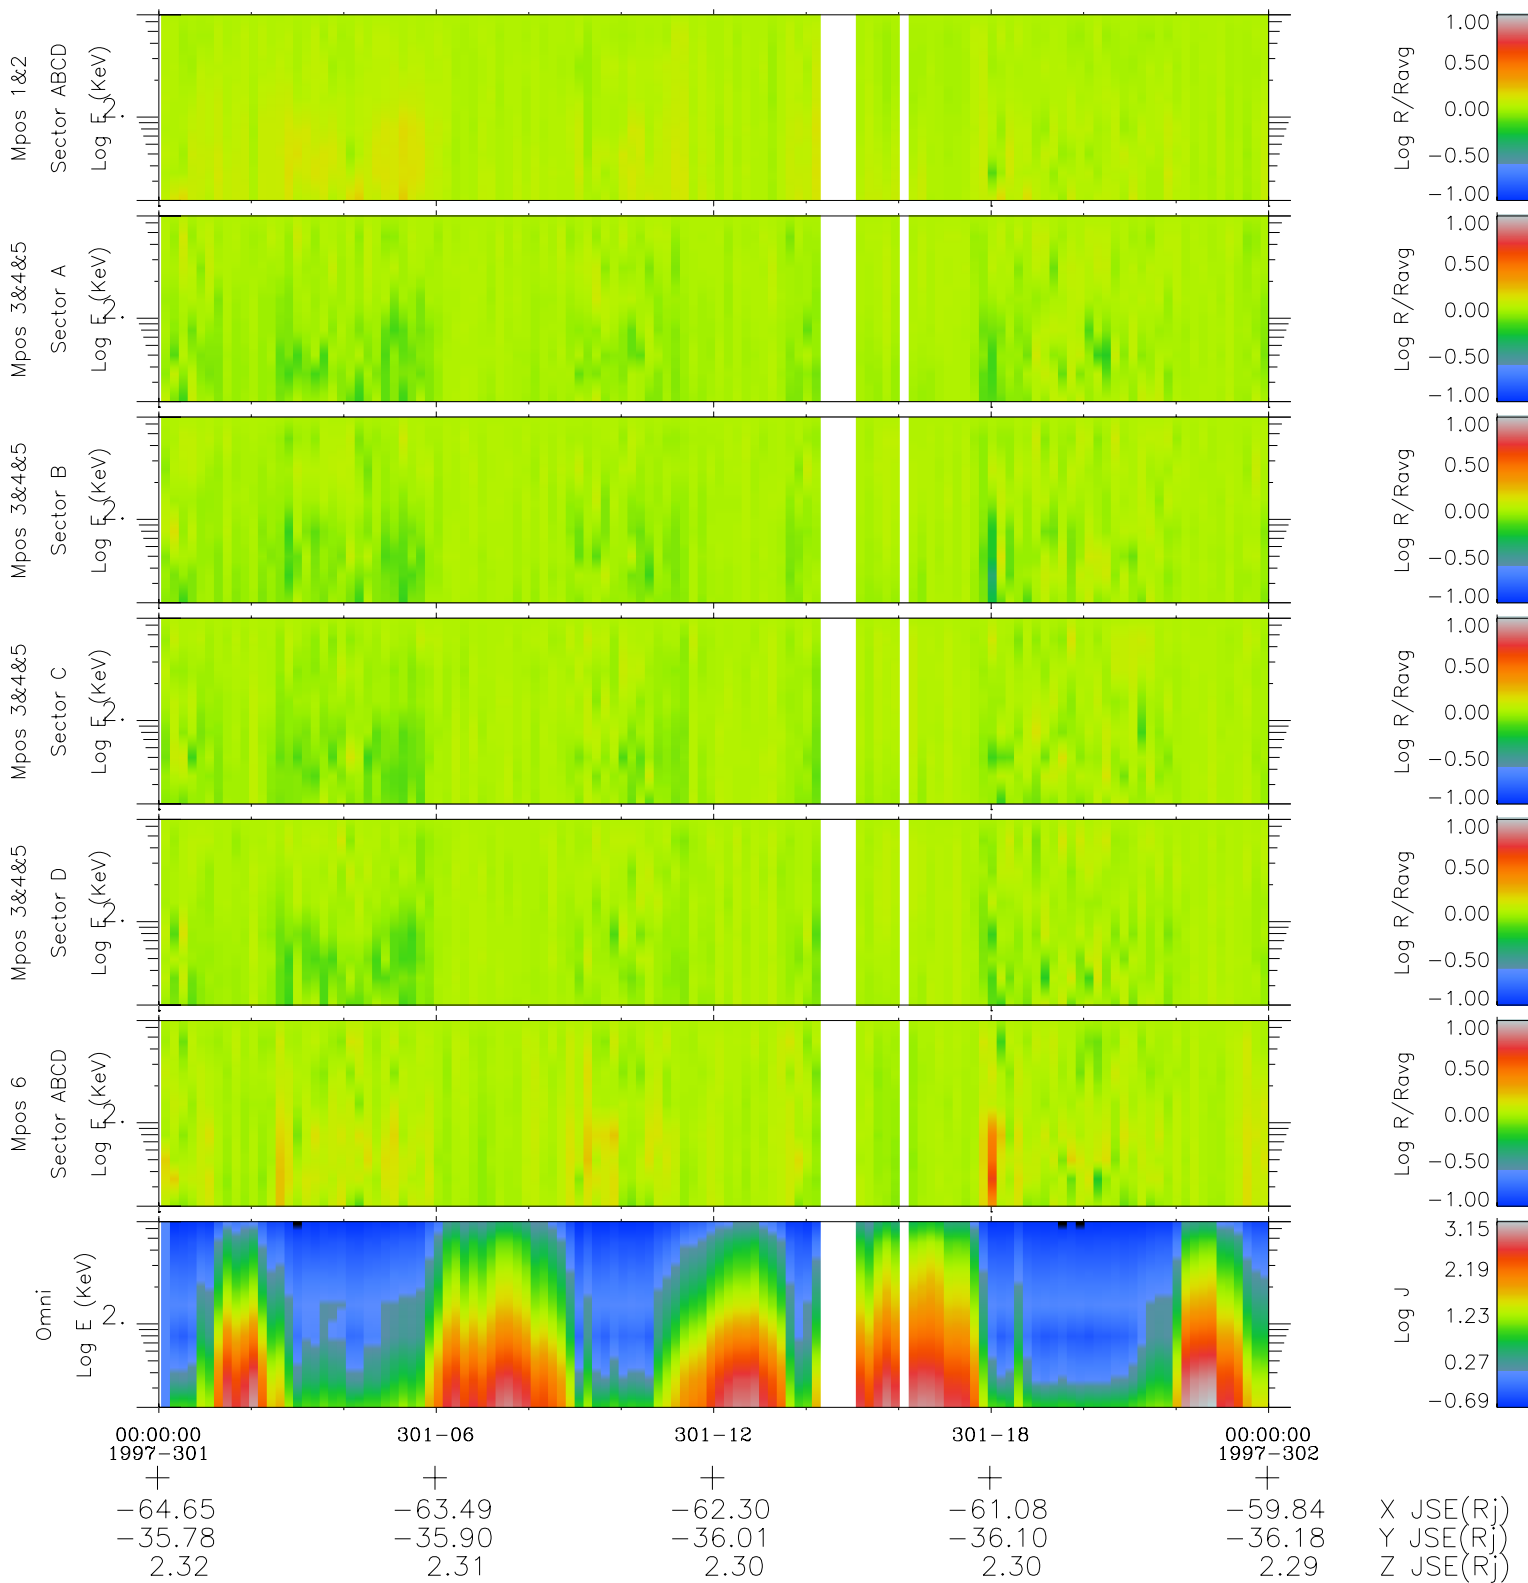

Galileo EPD Real Time R6 Electrons Spectra 97301

Software Version: RTSPEC_R6 V 1.20
 Data Production: 06-03-00
 Plot Production: Sun Sep 16 06:55:14 2001
 Color File: wondr3
 Geofactor File: 1.1

- ◇ = Jupiter look direction
- = Corotation look direction