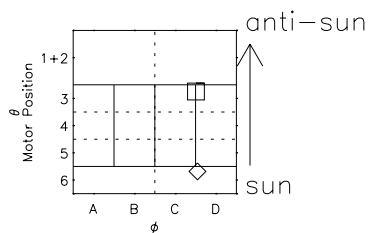

Galileo EPD Real Time R6 Electrons Spectra 97301

Software Version: RTSPEC_R6 V 1.20
 Data Production: 06-03-00
 Plot Production: Sun Sep 16 06:55:14 2001
 Color File: wondr3
 Geofactor File: 1.1

- ◇ = Jupiter look direction
- = Corotation look direction