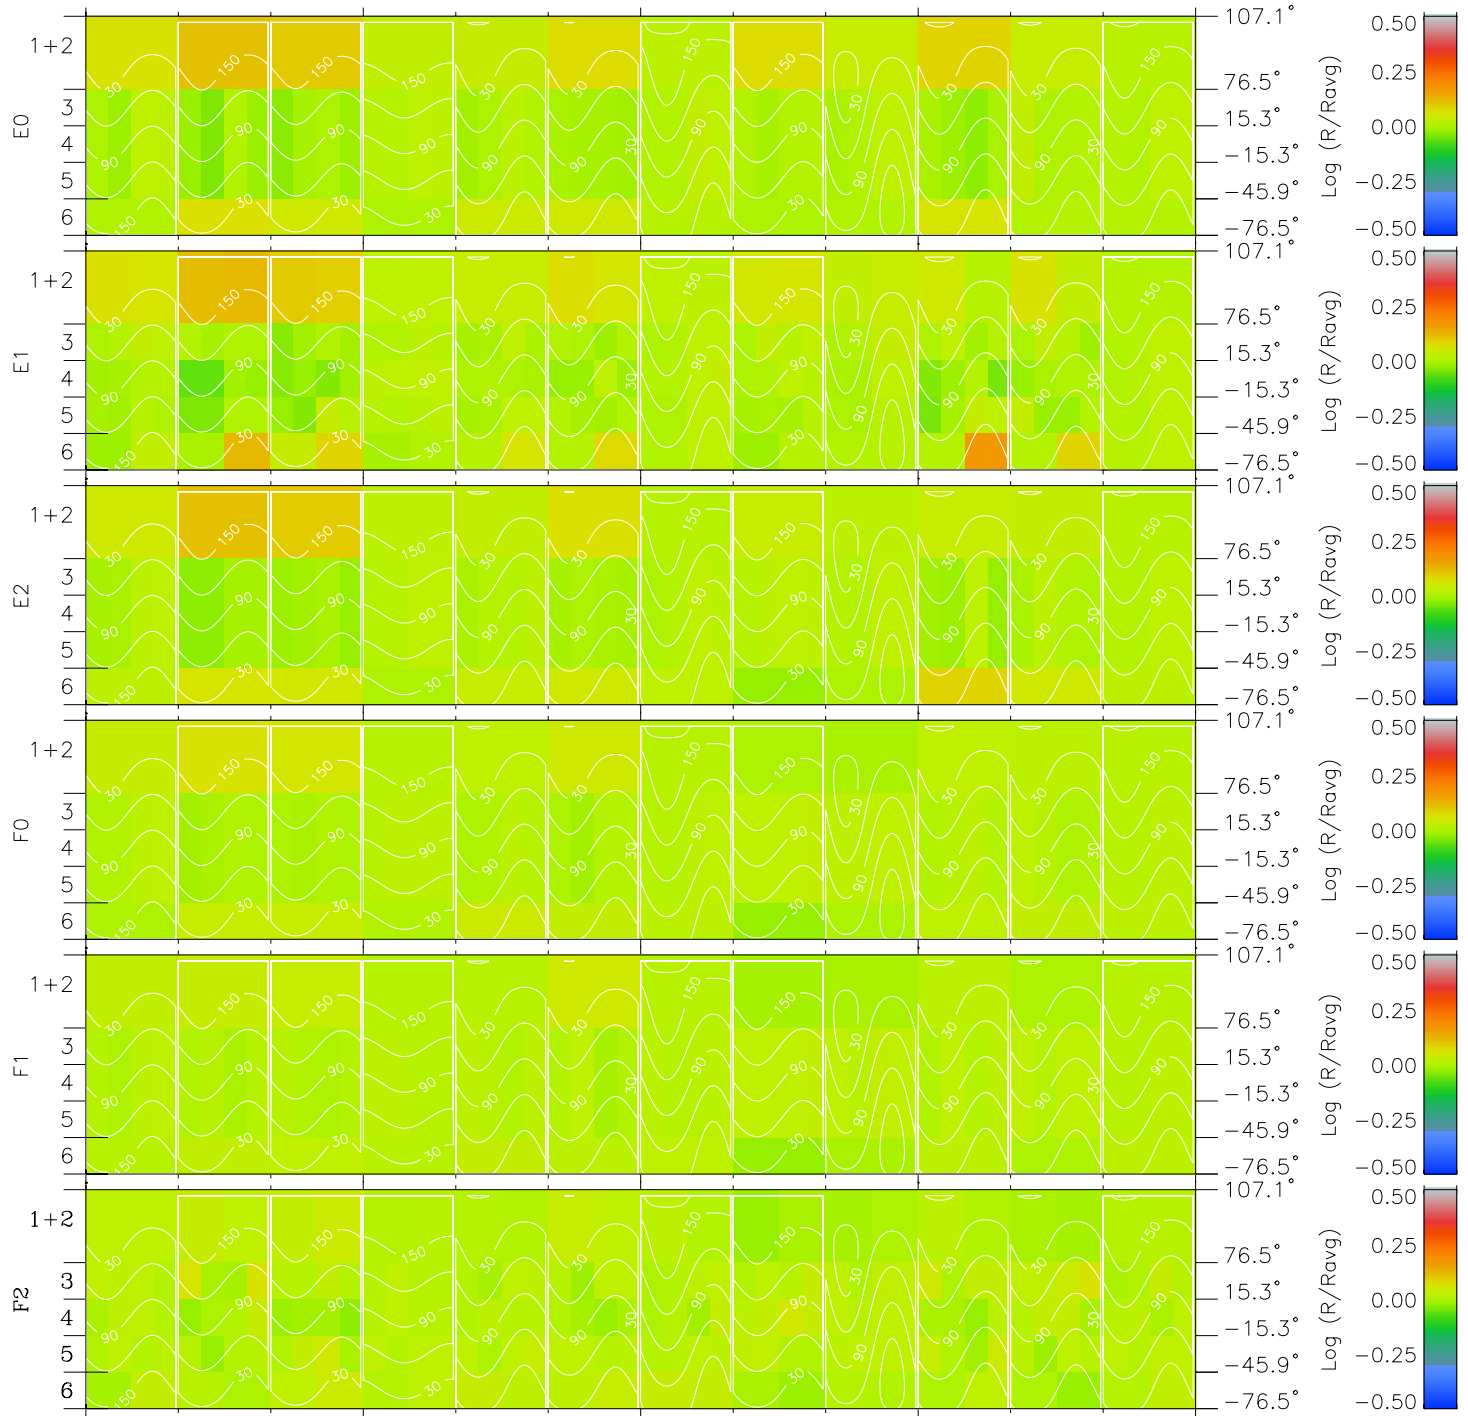

Galileo EPD Real Time All-Sky Anisotropies 97301

Software Version: RTSKY_MEAN V 1.20
Data Production: 06-03-00
Plot Production: Sun Sep 16 06:55:35 2001
Color File: wondr3
Geofactor File: 1.1

00:00:00 1997-301	301-06	301-12	301-18	00:00:00 1997-302	
+	+	+	+	+	X JSE(R _j)
-64.65	-63.49	-62.30	-61.08	-59.84	Y JSE(R _j)
-35.78	-35.90	-36.01	-36.10	-36.18	Z JSE(R _j)
2.32	2.31	2.30	2.30	2.29	

- ◇ = Jupiter look direction
- = Corotation look direction